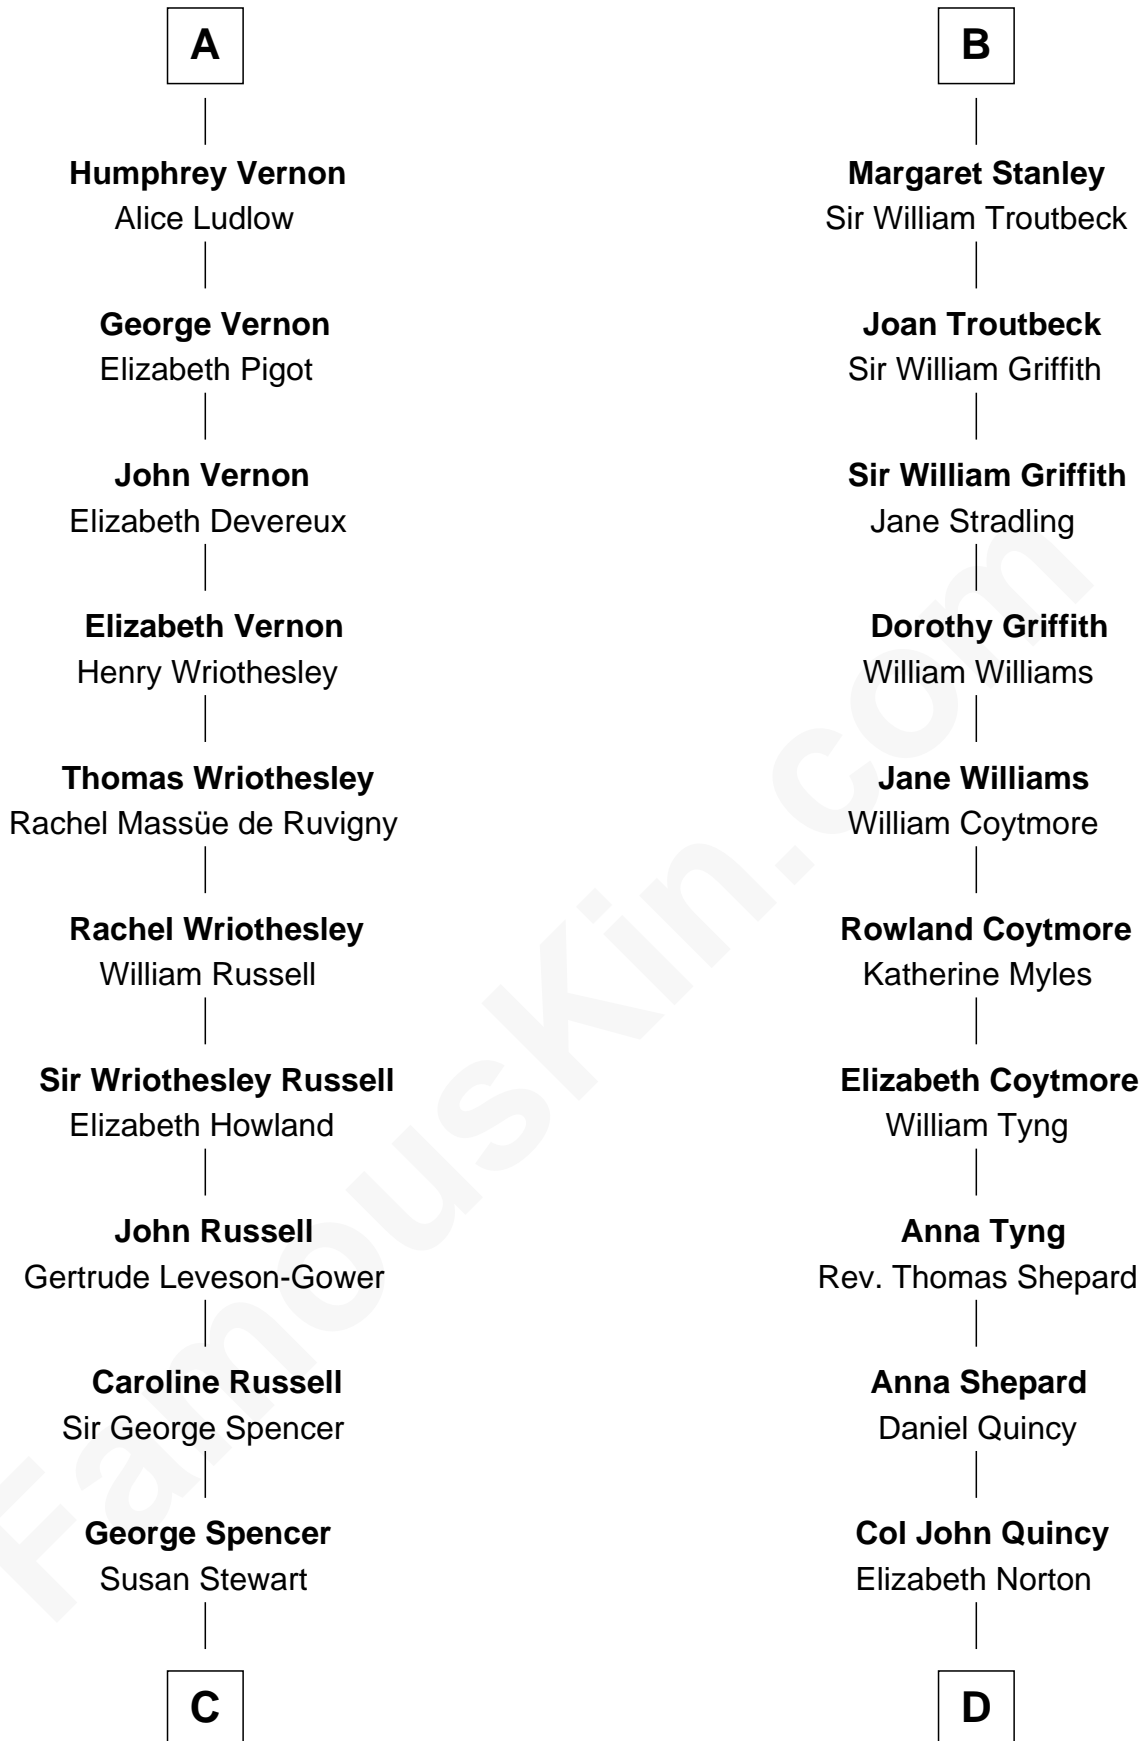

FamousKin.com

Relationship Chart of

Sir Winston Churchill

Prime Minister of the United Kingdom

18th cousin 2 times removed of

Abigail (Smith) Adams

First Lady of President John Adams

C

Sir George Spencer-Churchill

Jane Stewart

Sir John Winston Spencer-Churchill

Frances Anne Emily Vane

Randolph Henry Spencer-Churchill

Jeanette Jerome

Sir Winston Churchill

Prime Minister of the United Kingdom