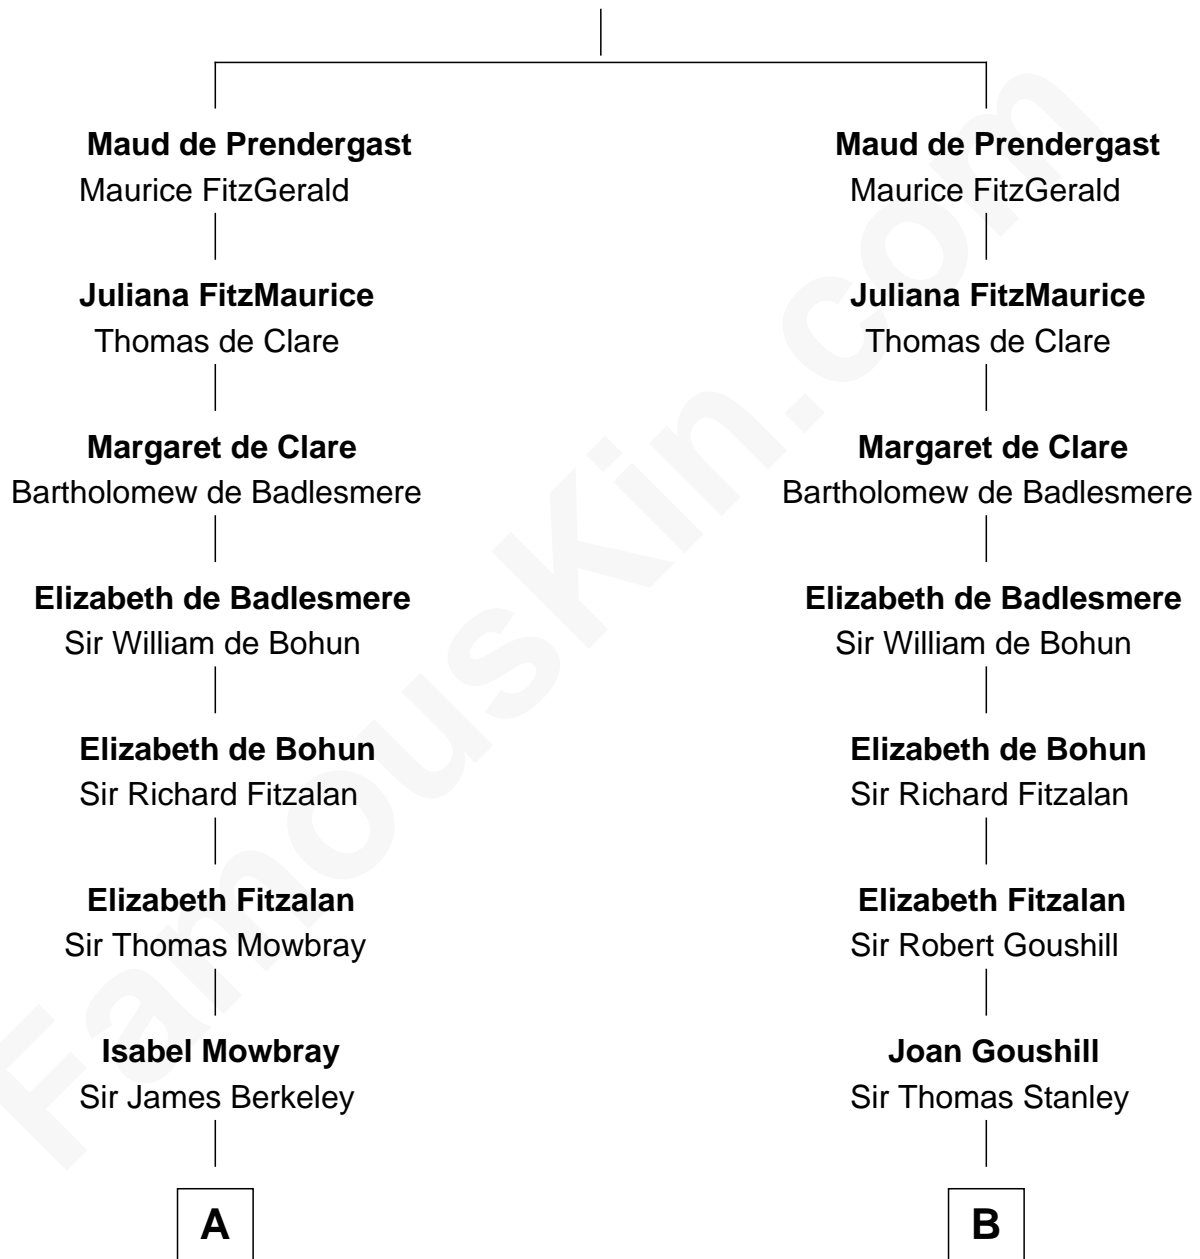

## Relationship Chart of

### Sir Winston Churchill

*Prime Minister of the United Kingdom*

18th cousin 3 times removed of

### Abigail (Smith) Adams

*First Lady of President John Adams*

### Sir Gerald de Prendergast

**C**

**Anne Catherine McDonnell**

Sir Henry Vane

**Frances Anne Emily Vane-Tempest**

Sir Charles William Stewart

**Frances Anne Emily Vane**

Sir John Winston Spencer-Churchill