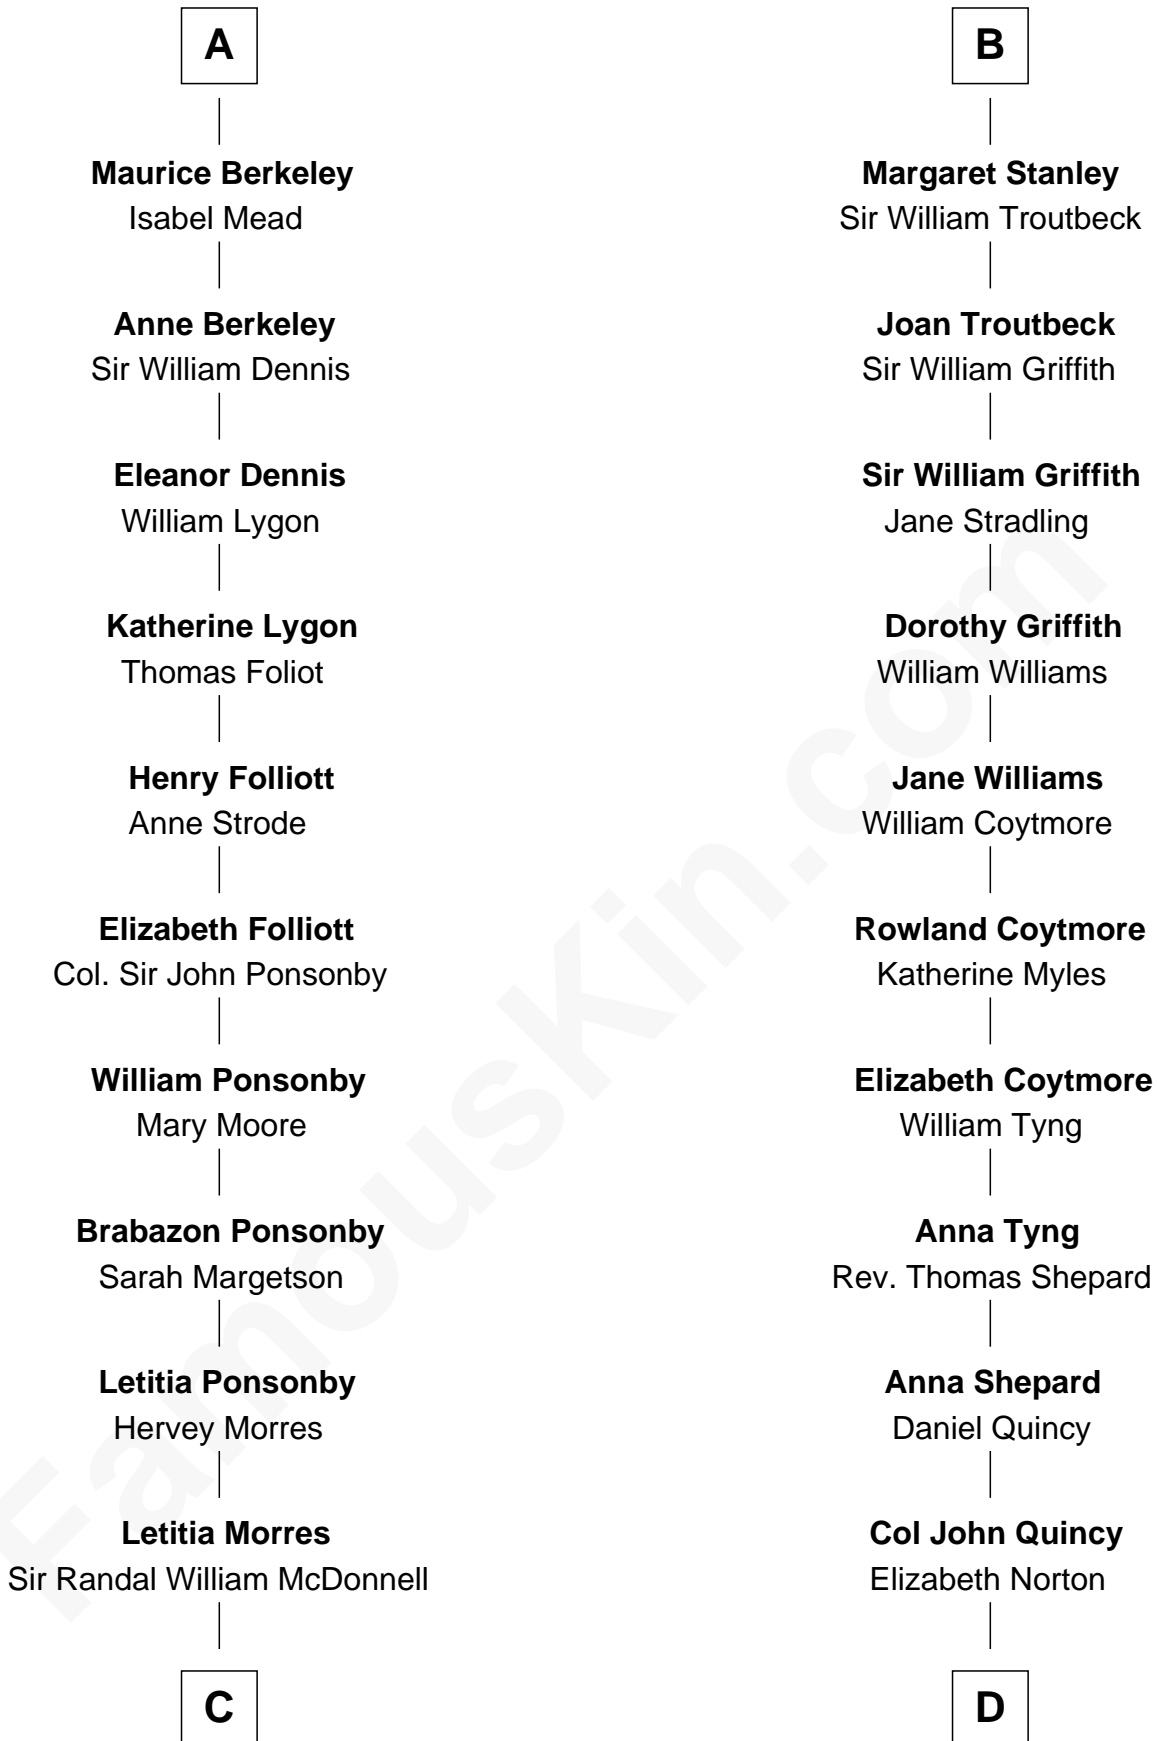

FamousKin.com

Relationship Chart of

Sir Winston Churchill

Prime Minister of the United Kingdom

18th cousin 3 times removed of

Abigail (Smith) Adams

First Lady of President John Adams

C

Anne Catherine McDonnell

Sir Henry Vane

Frances Anne Emily Vane-Tempest

Sir Charles William Stewart

Frances Anne Emily Vane

Sir John Winston Spencer-Churchill

Randolph Henry Spencer-Churchill

Jeanette Jerome