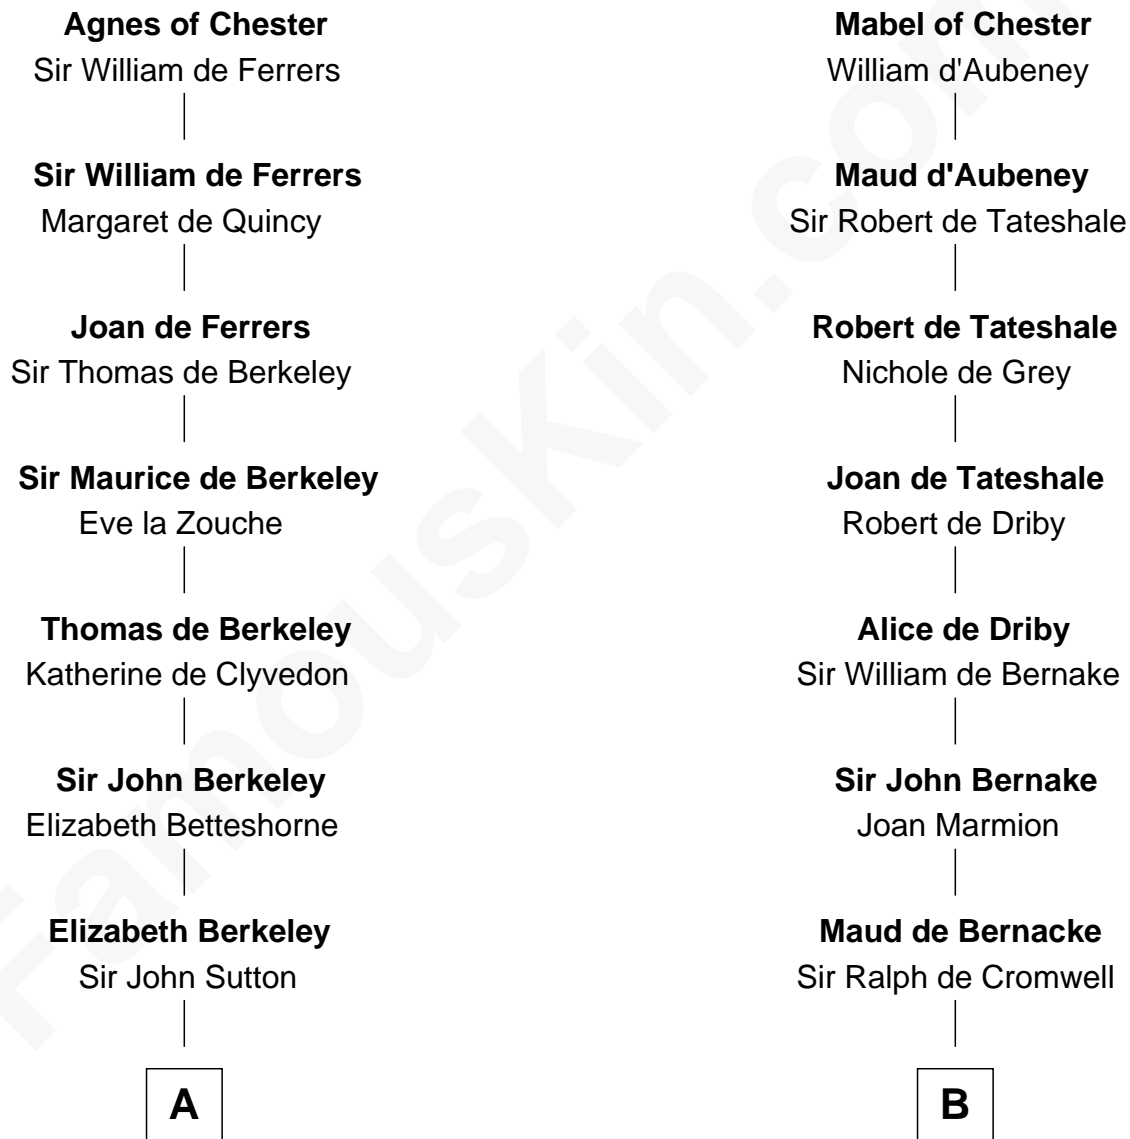

FamousKin.com

Relationship Chart of

Sir Winston Churchill

Prime Minister of the United Kingdom

19th cousin 2 times removed of

Abigail (Smith) Adams

First Lady of President John Adams

Hugh de Kevelioc
Bertrade de Montfort

C

Jane Paget
George Stewart

Jane Stewart
Sir George Spencer-Churchill

Sir John Winston Spencer-Churchill
Frances Anne Emily Vane

Randolph Henry Spencer-Churchill
Jeanette Jerome

Sir Winston Churchill
Prime Minister of the United Kingdom