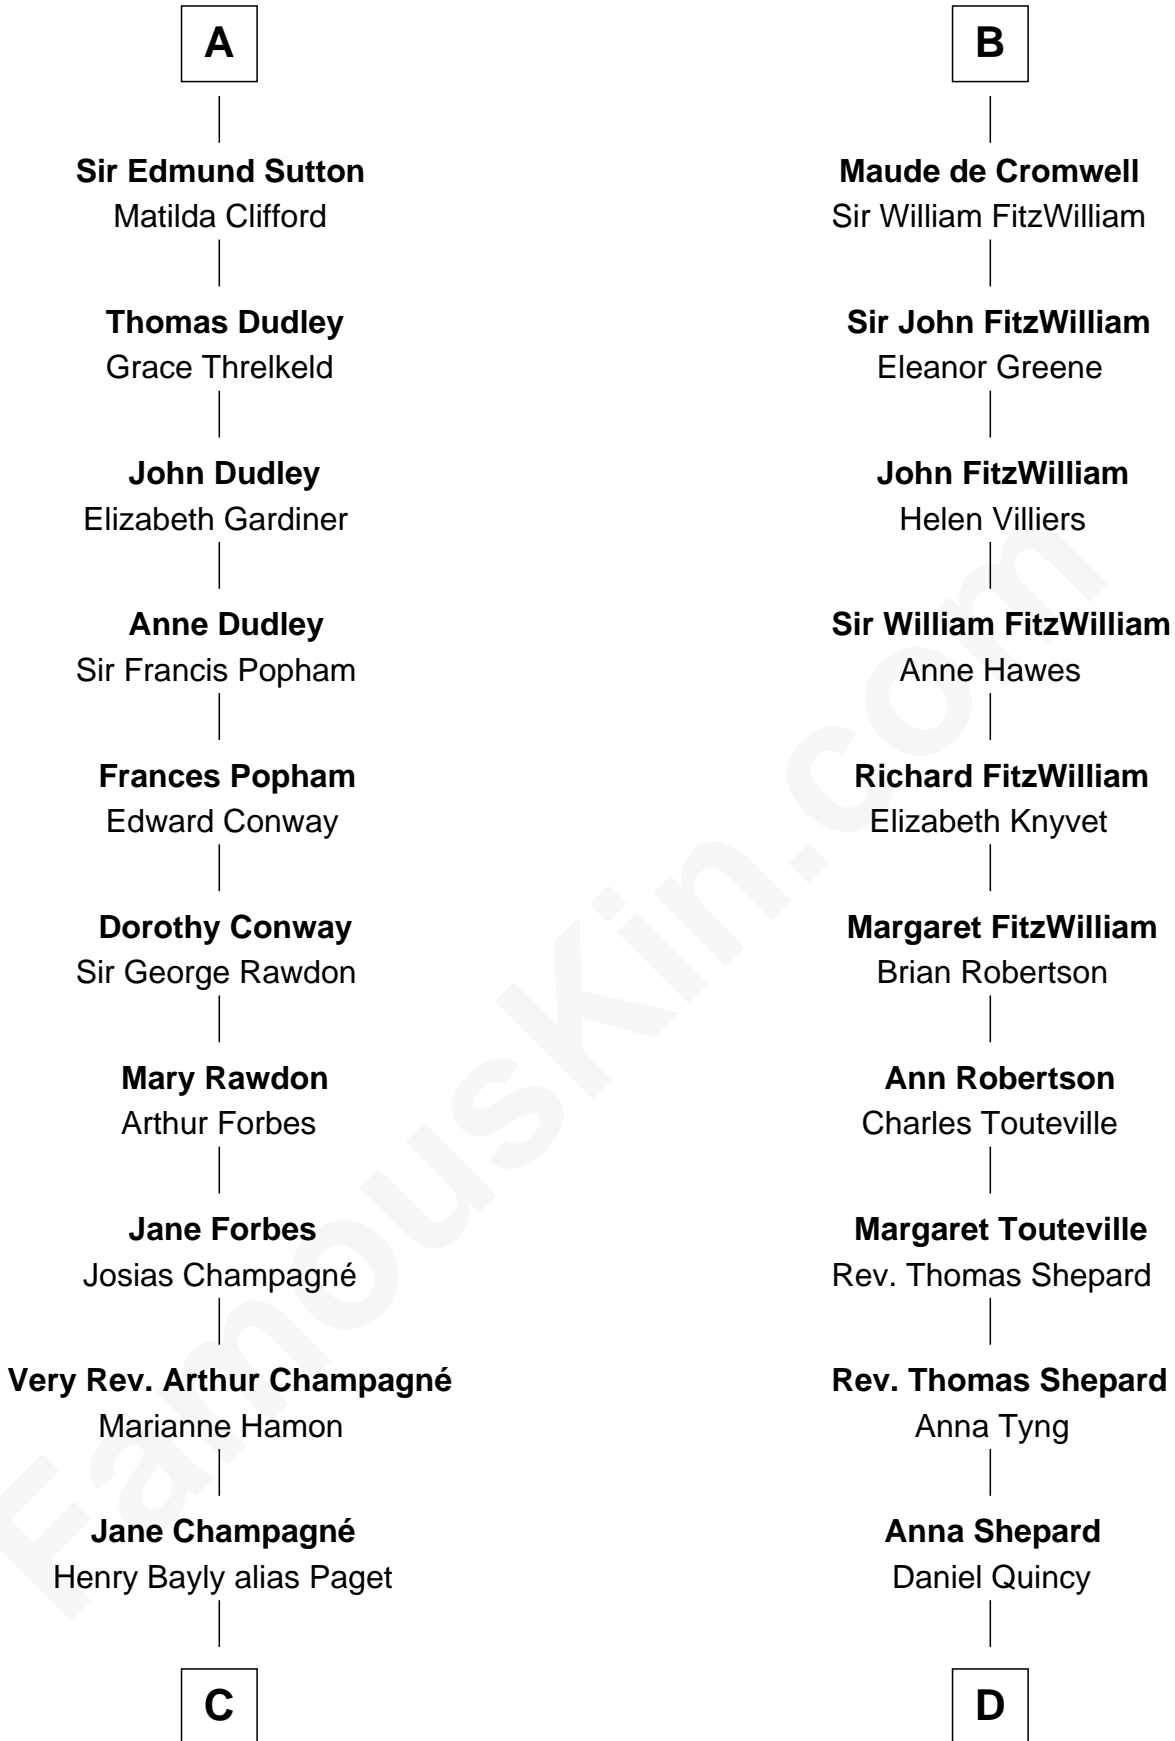

FamousKin.com

Relationship Chart of

Sir Winston Churchill

Prime Minister of the United Kingdom

19th cousin 2 times removed of

Abigail (Smith) Adams

First Lady of President John Adams

Hugh de Kevelioc
Bertrade de Montfort

C

Jane Paget
George Stewart

Jane Stewart
Sir George Spencer-Churchill

Sir John Winston Spencer-Churchill
Frances Anne Emily Vane

Randolph Henry Spencer-Churchill
Jeanette Jerome

Sir Winston Churchill
Prime Minister of the United Kingdom