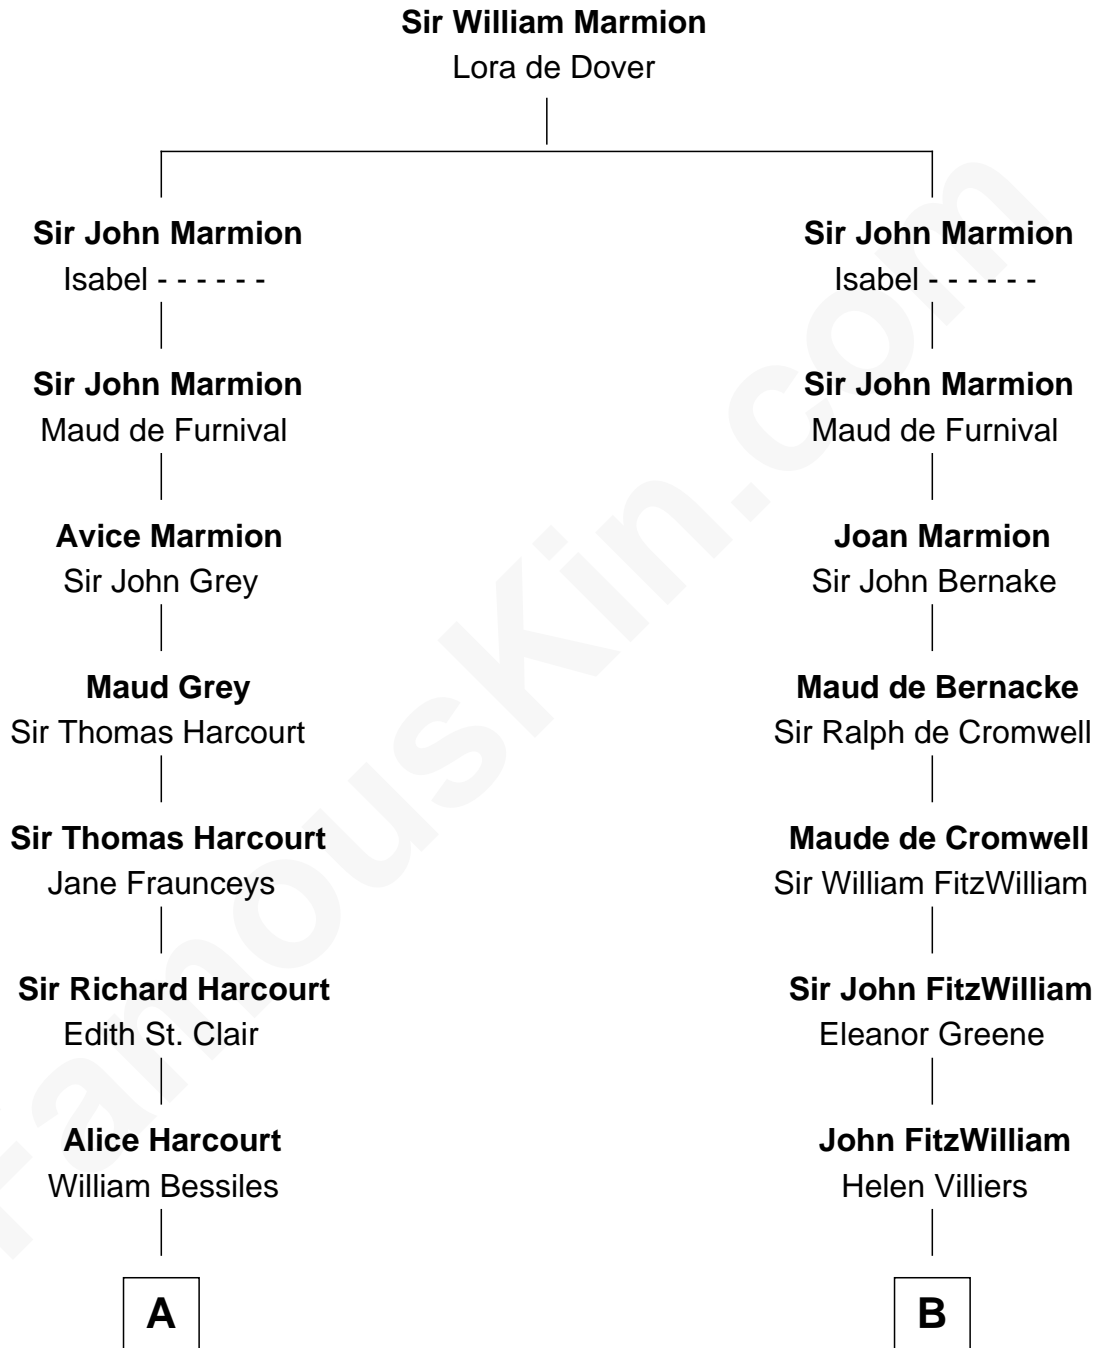

Abigail (Smith) Adams

First Lady of President John Adams