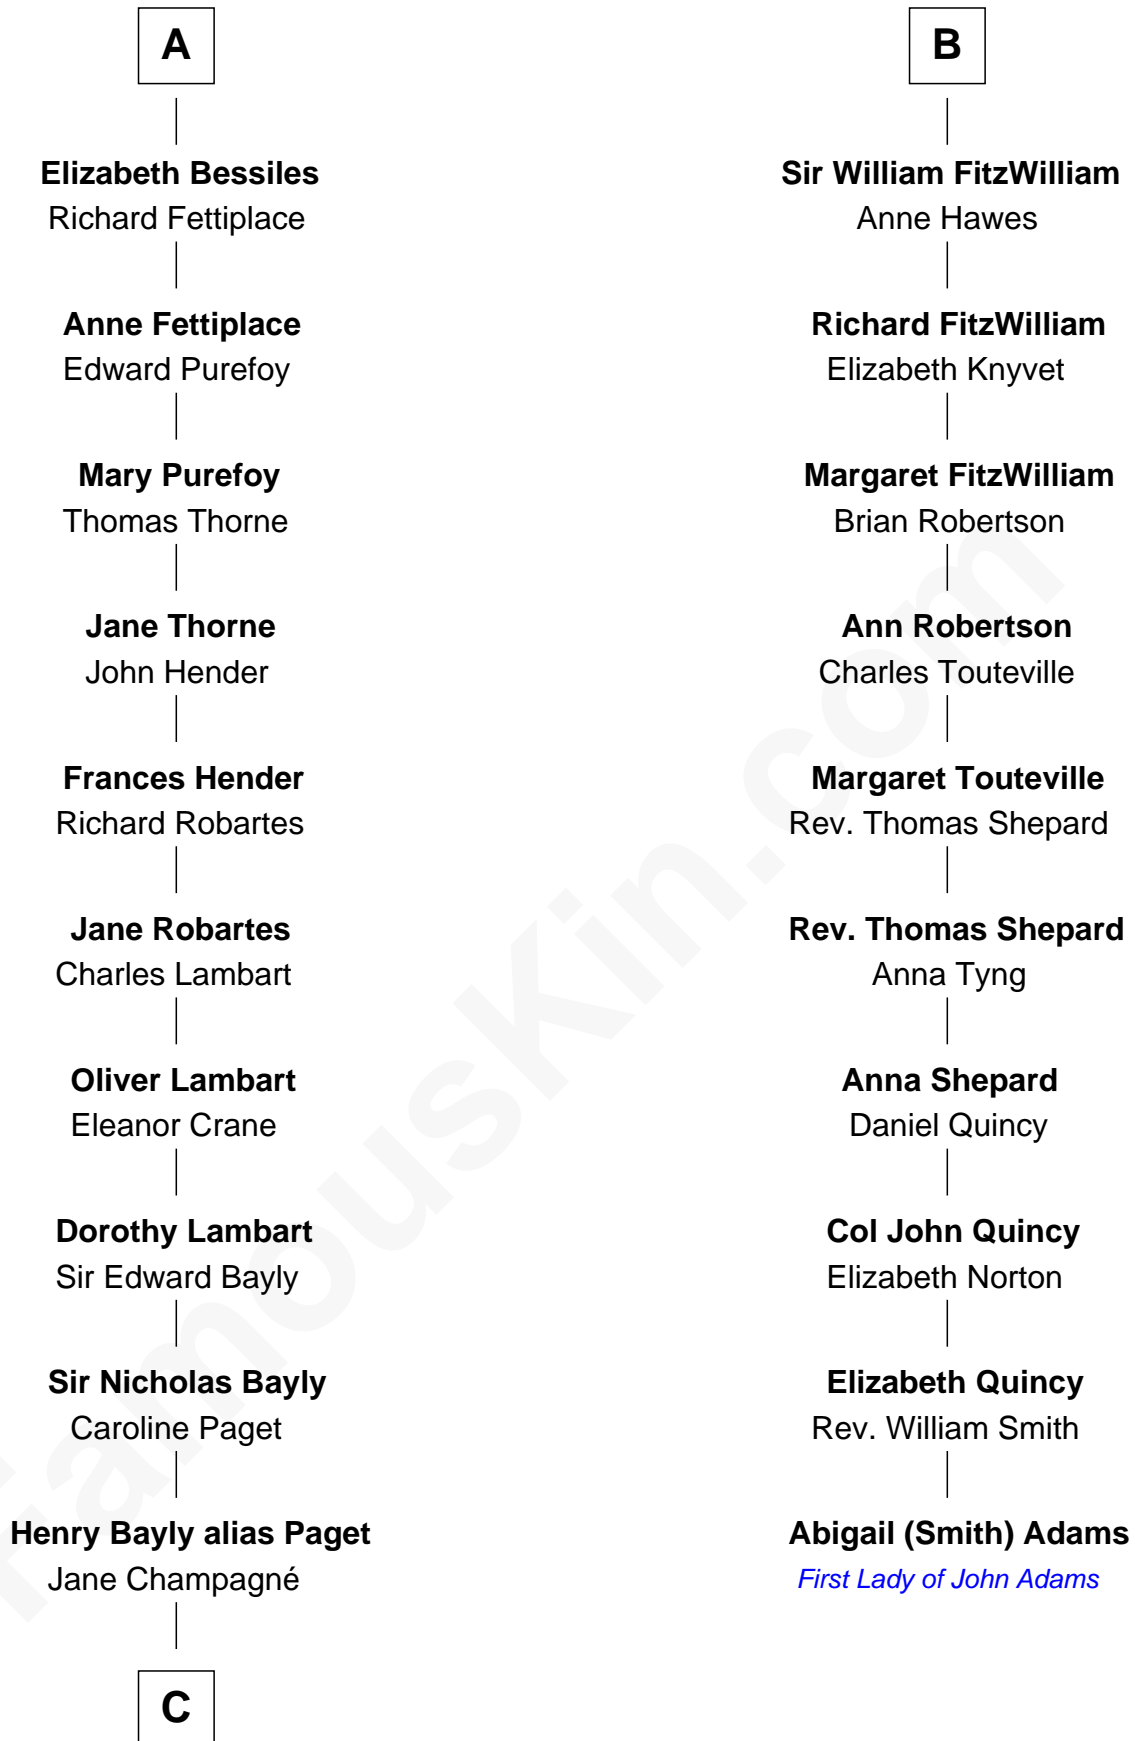

## Relationship Chart of

### Sir Winston Churchill

*Prime Minister of the United Kingdom*

16th cousin 5 times removed of

### Abigail (Smith) Adams

*First Lady of President John Adams*

**C**

**Jane Paget**  
George Stewart

**Jane Stewart**  
Sir George Spencer-Churchill

**Sir John Winston Spencer-Churchill**  
Frances Anne Emily Vane