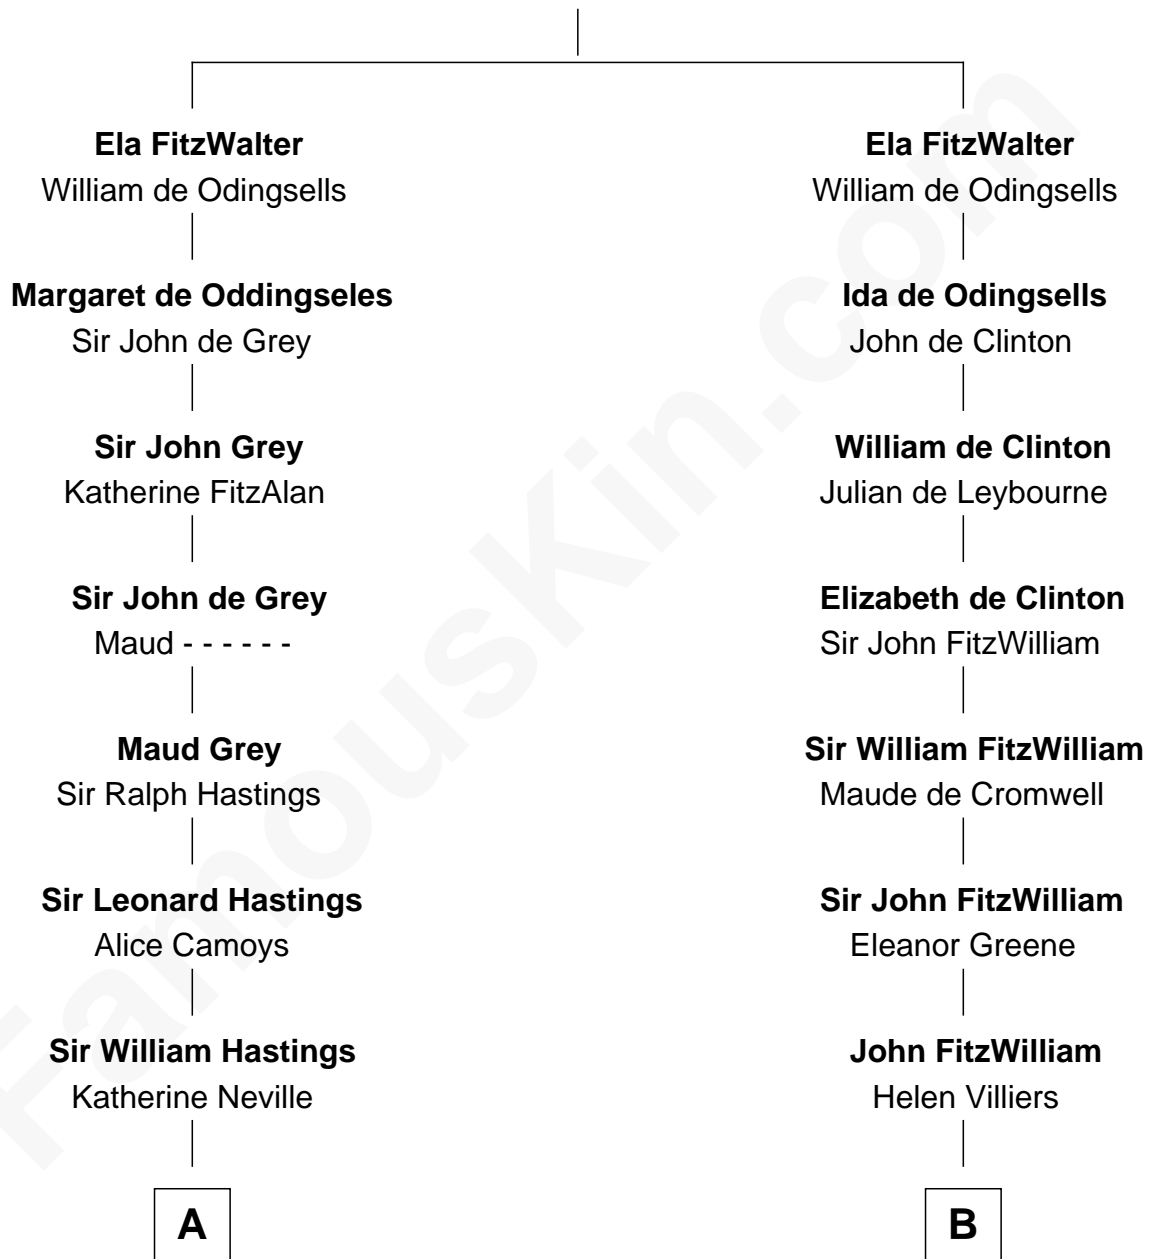

FamousKin.com

Relationship Chart of

Sir Winston Churchill

Prime Minister of the United Kingdom

16th cousin 5 times removed of

Abigail (Smith) Adams

First Lady of President John Adams

Sir Walter FitzRobert

Ida Longespee

C

George Spencer

Susan Stewart

Sir George Spencer-Churchill

Jane Stewart

Sir John Winston Spencer-Churchill

Frances Anne Emily Vane

Randolph Henry Spencer-Churchill

Jeanette Jerome

Sir Winston Churchill

Prime Minister of the United Kingdom

FamousKin.com