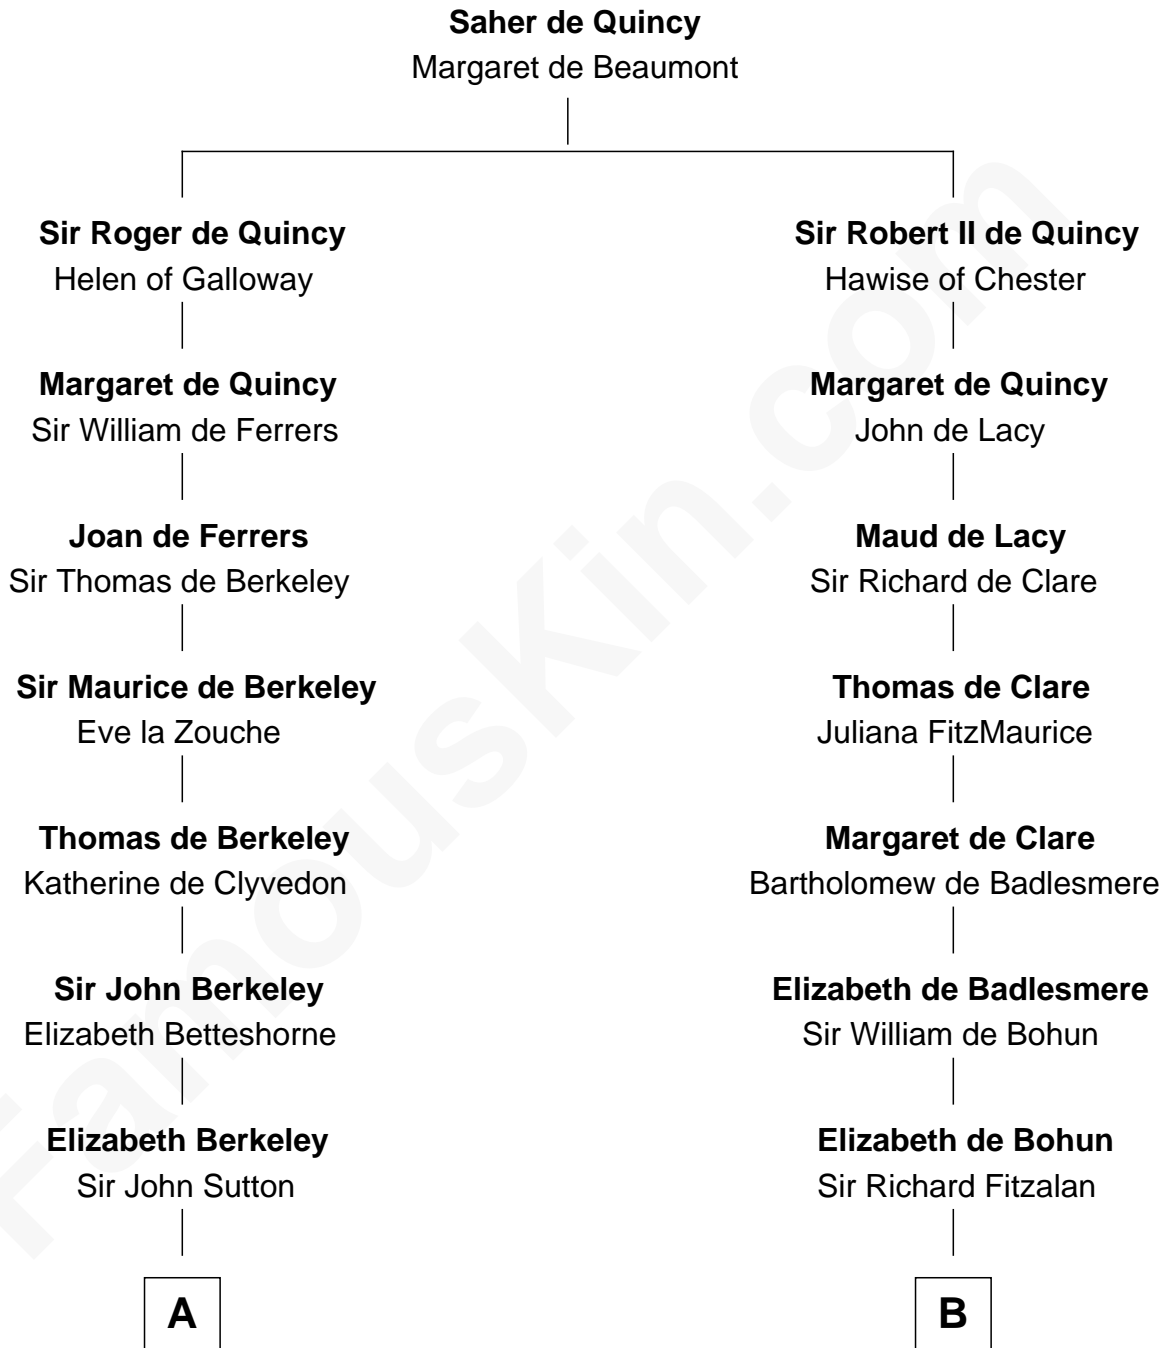

FamousKin.com

Relationship Chart of

Sir Winston Churchill

Prime Minister of the United Kingdom

20th cousin 1 time removed of

Abigail (Smith) Adams

First Lady of President John Adams

C

Jane Paget
George Stewart

Jane Stewart
Sir George Spencer-Churchill

Sir John Winston Spencer-Churchill
Frances Anne Emily Vane

Randolph Henry Spencer-Churchill
Jeanette Jerome

Sir Winston Churchill
Prime Minister of the United Kingdom