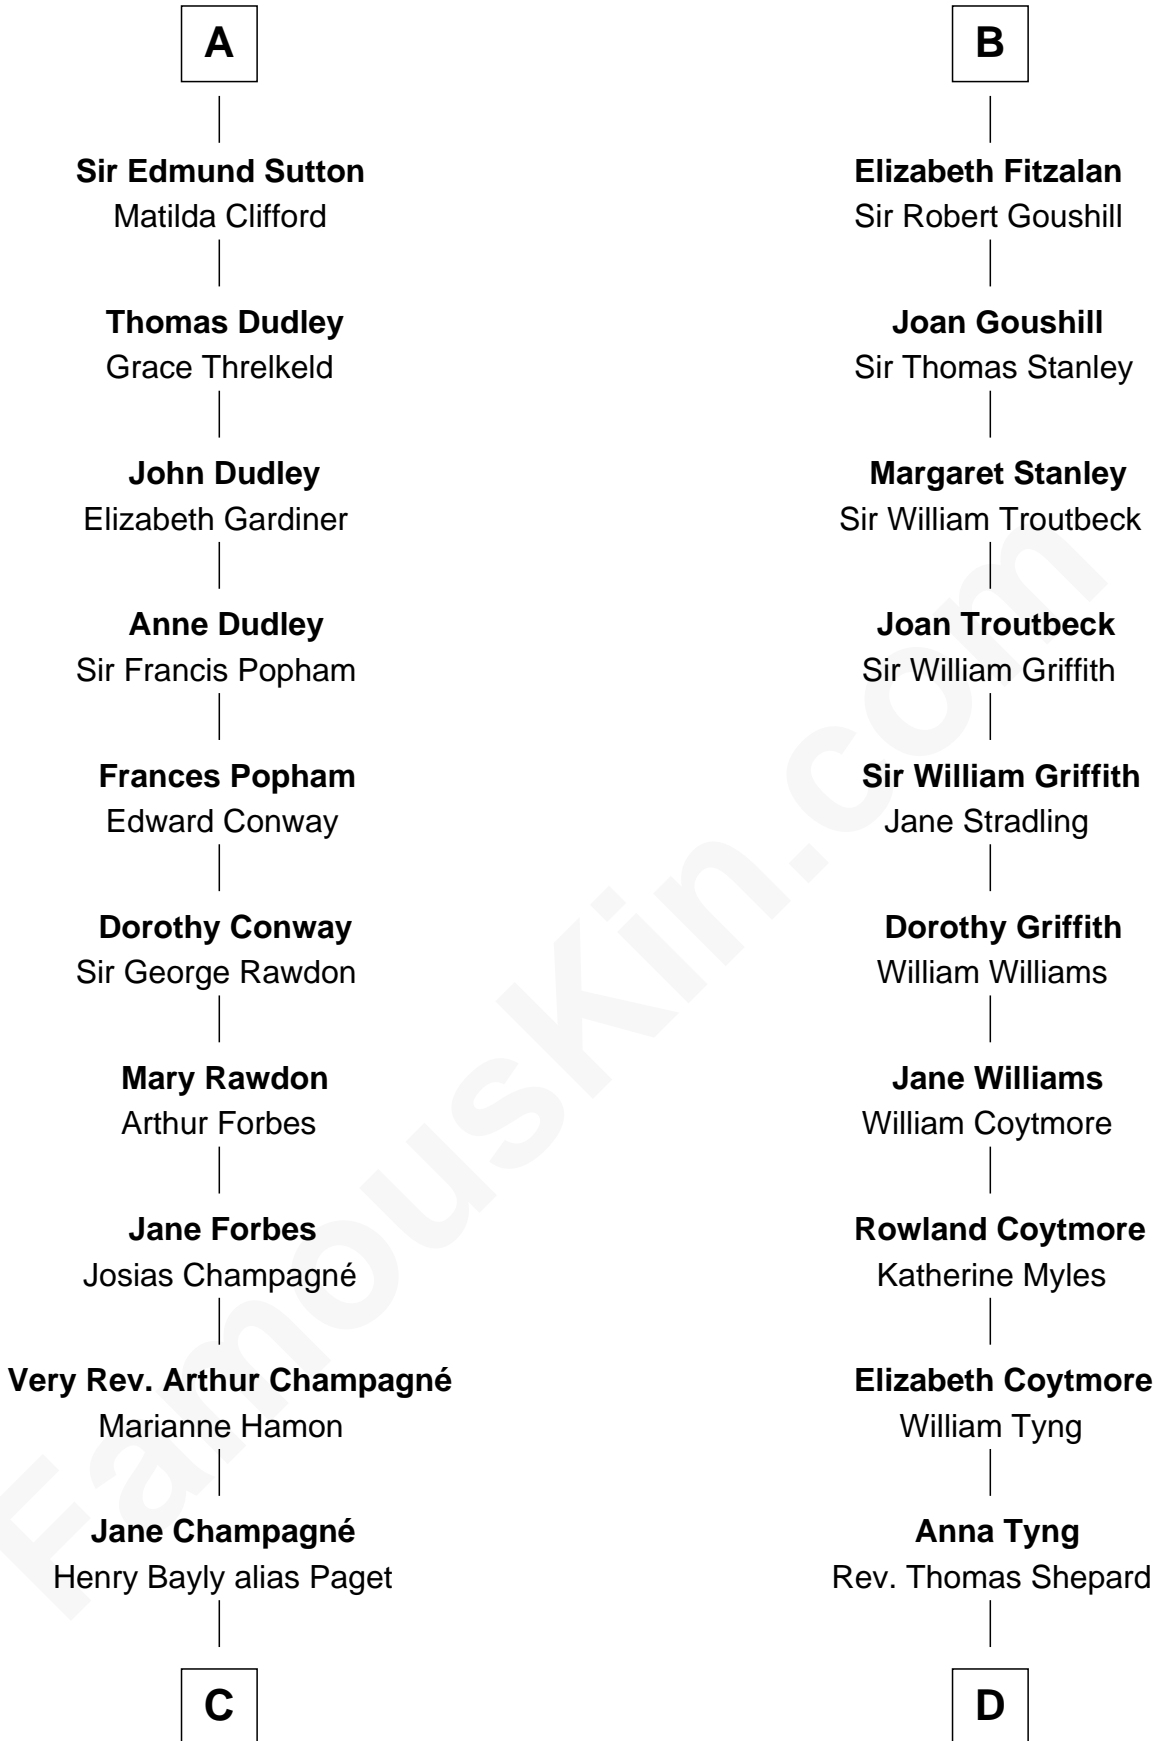

FamousKin.com

Relationship Chart of

Sir Winston Churchill

Prime Minister of the United Kingdom

20th cousin 1 time removed of

Abigail (Smith) Adams

First Lady of President John Adams

C

Jane Paget
George Stewart

Jane Stewart
Sir George Spencer-Churchill

Sir John Winston Spencer-Churchill
Frances Anne Emily Vane

Randolph Henry Spencer-Churchill
Jeanette Jerome

Sir Winston Churchill
Prime Minister of the United Kingdom