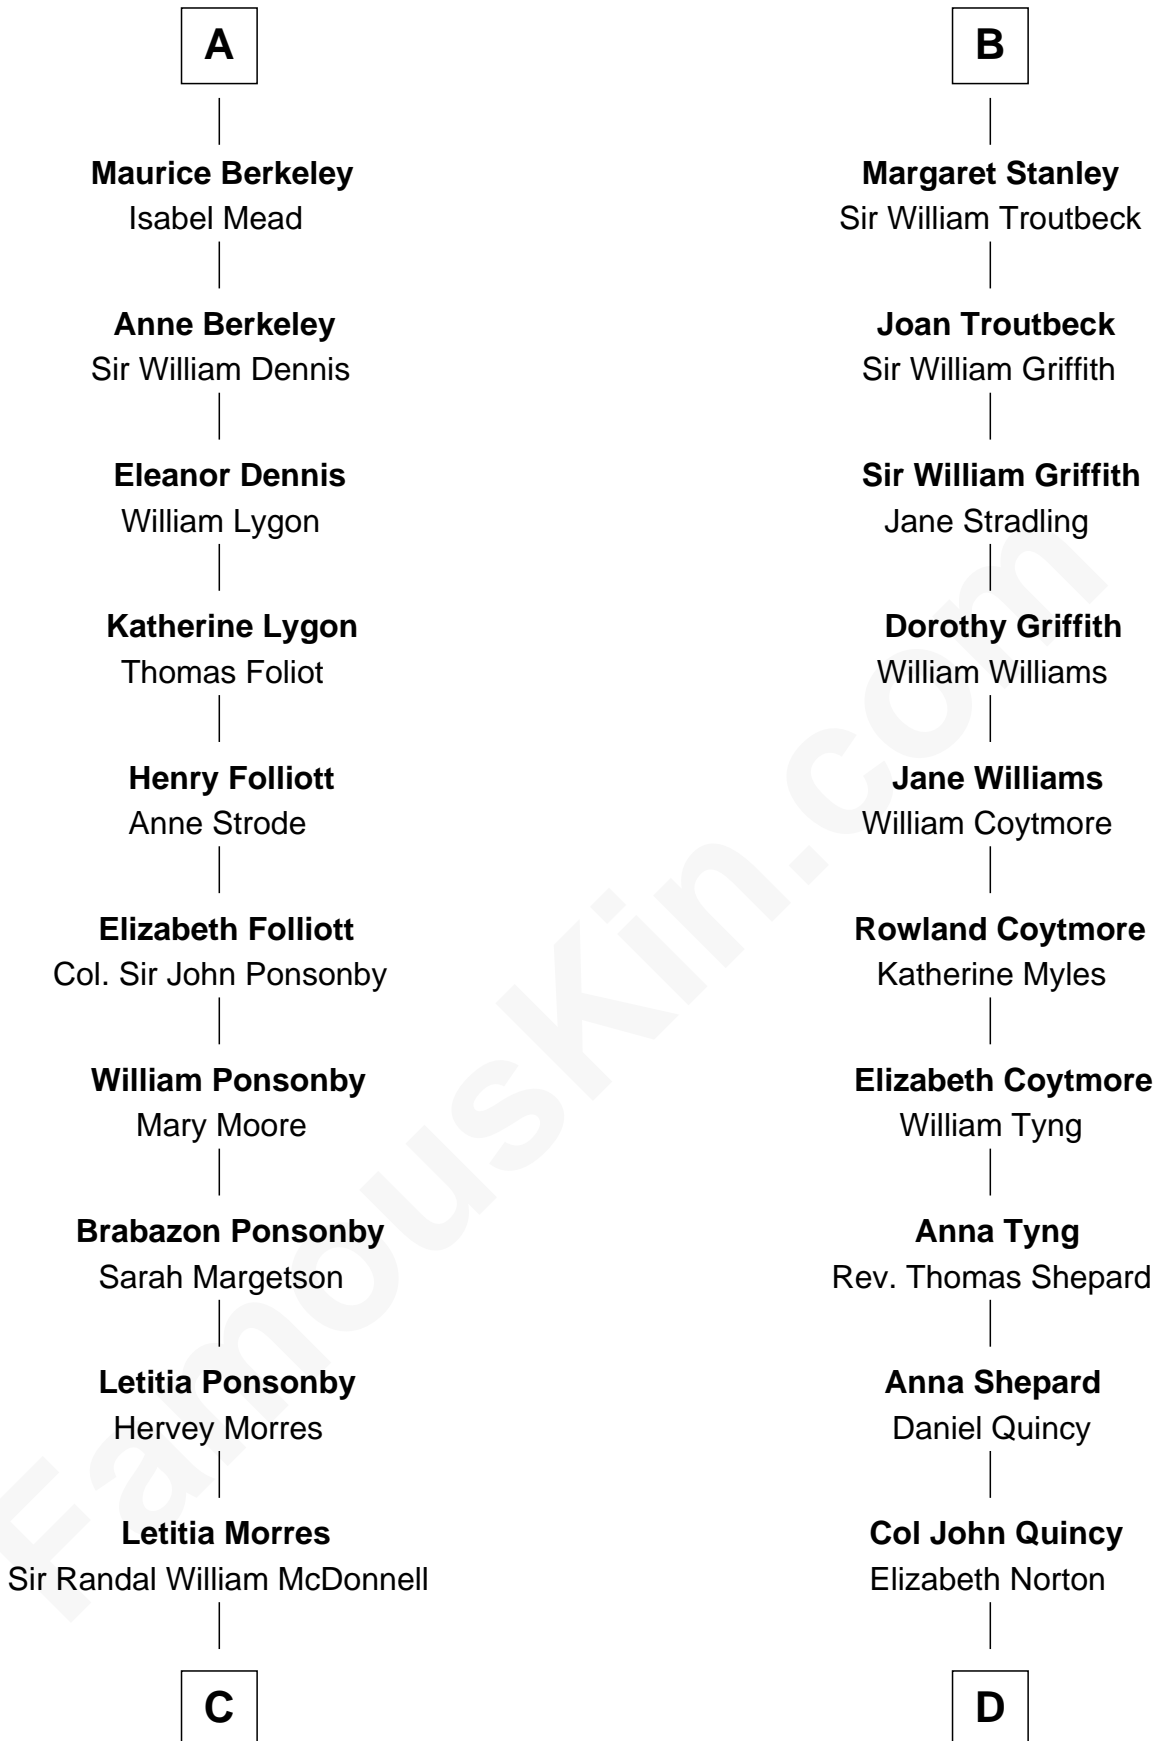

FamousKin.com

Relationship Chart of

Sir Winston Churchill

Prime Minister of the United Kingdom

18th cousin 3 times removed of

Abigail (Smith) Adams

First Lady of President John Adams

Louis VIII, King of France

John de Mowbray

John de Mowbray

Elizabeth de Segrave

Sir Thomas Mowbray

Elizabeth Fitzalan

Isabel Mowbray

Sir James Berkeley

A

Sir Richard Fitzalan

Elizabeth de Bohun

Elizabeth Fitzalan

Sir Robert Goushill

Joan Goushill

Sir Thomas Stanley

B

C