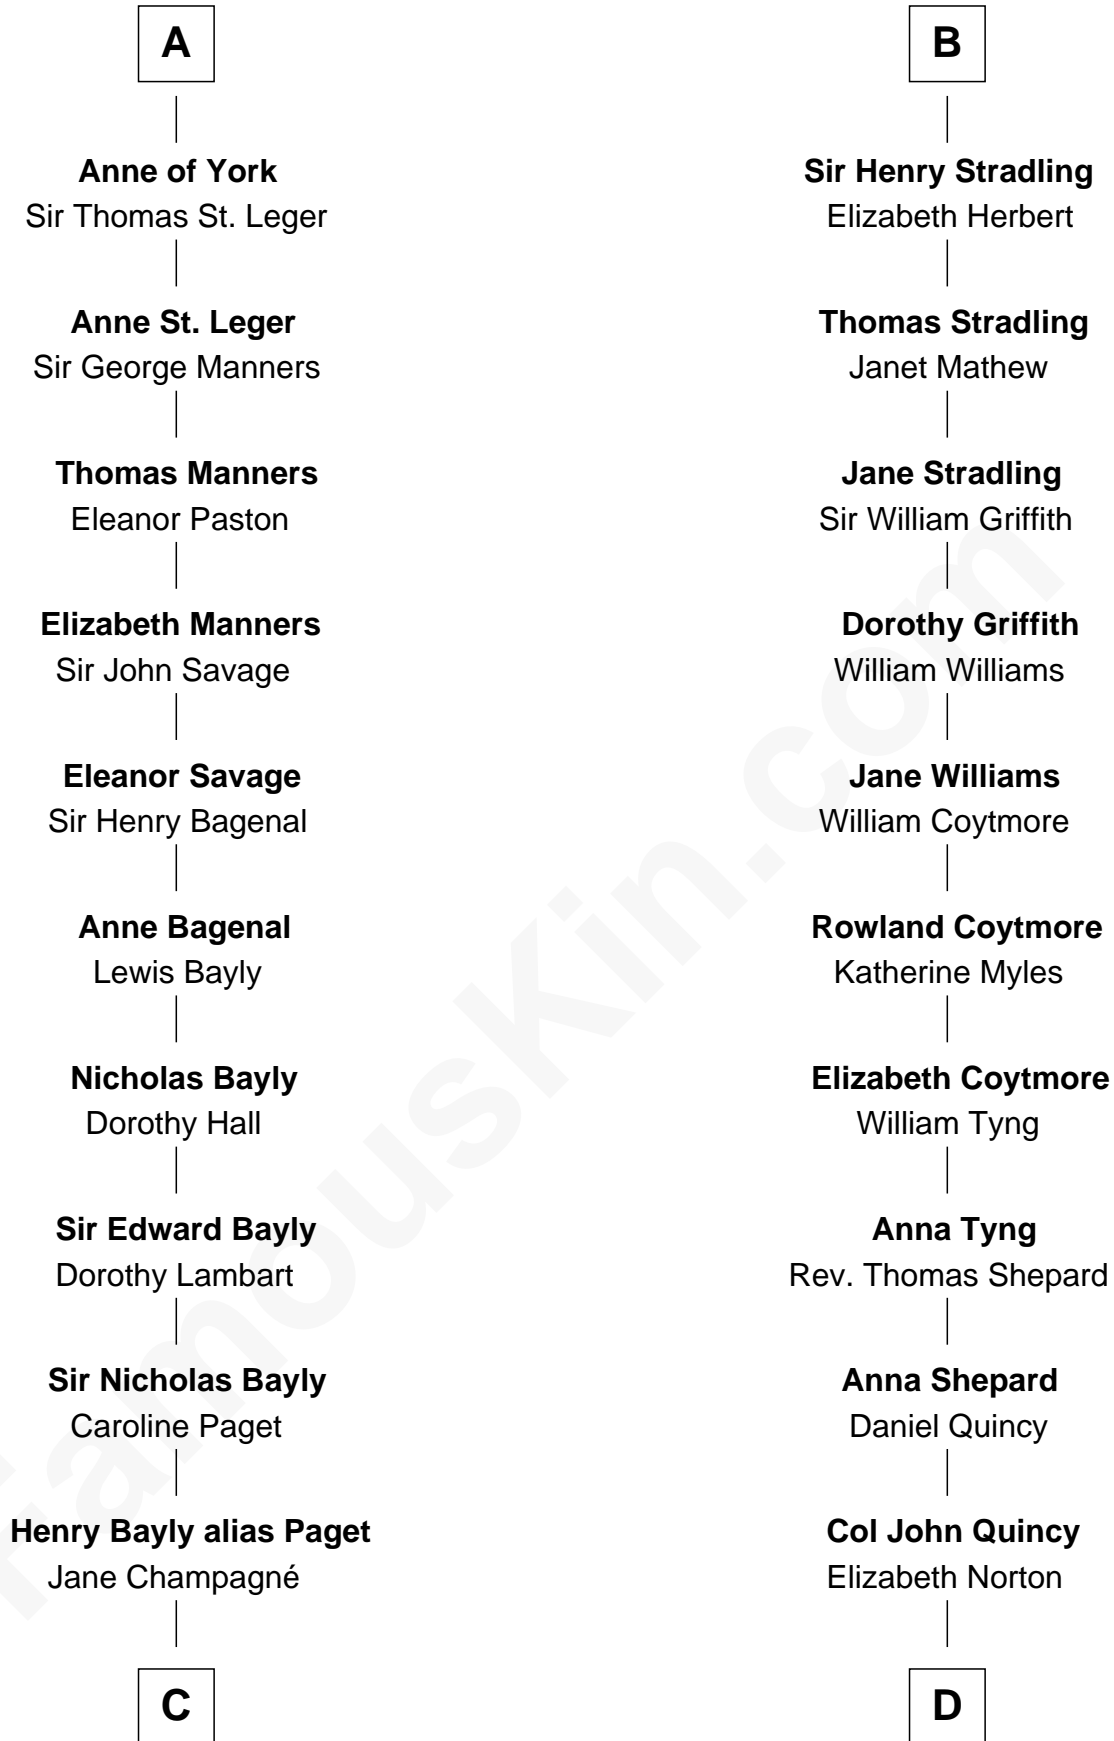

## Relationship Chart of

### Sir Winston Churchill

*Prime Minister of the United Kingdom*

**18th cousin 3 times removed of**

### Abigail (Smith) Adams

*First Lady of President John Adams*

**C**

**Jane Paget**  
George Stewart

**Jane Stewart**  
Sir George Spencer-Churchill

**Sir John Winston Spencer-Churchill**  
Frances Anne Emily Vane