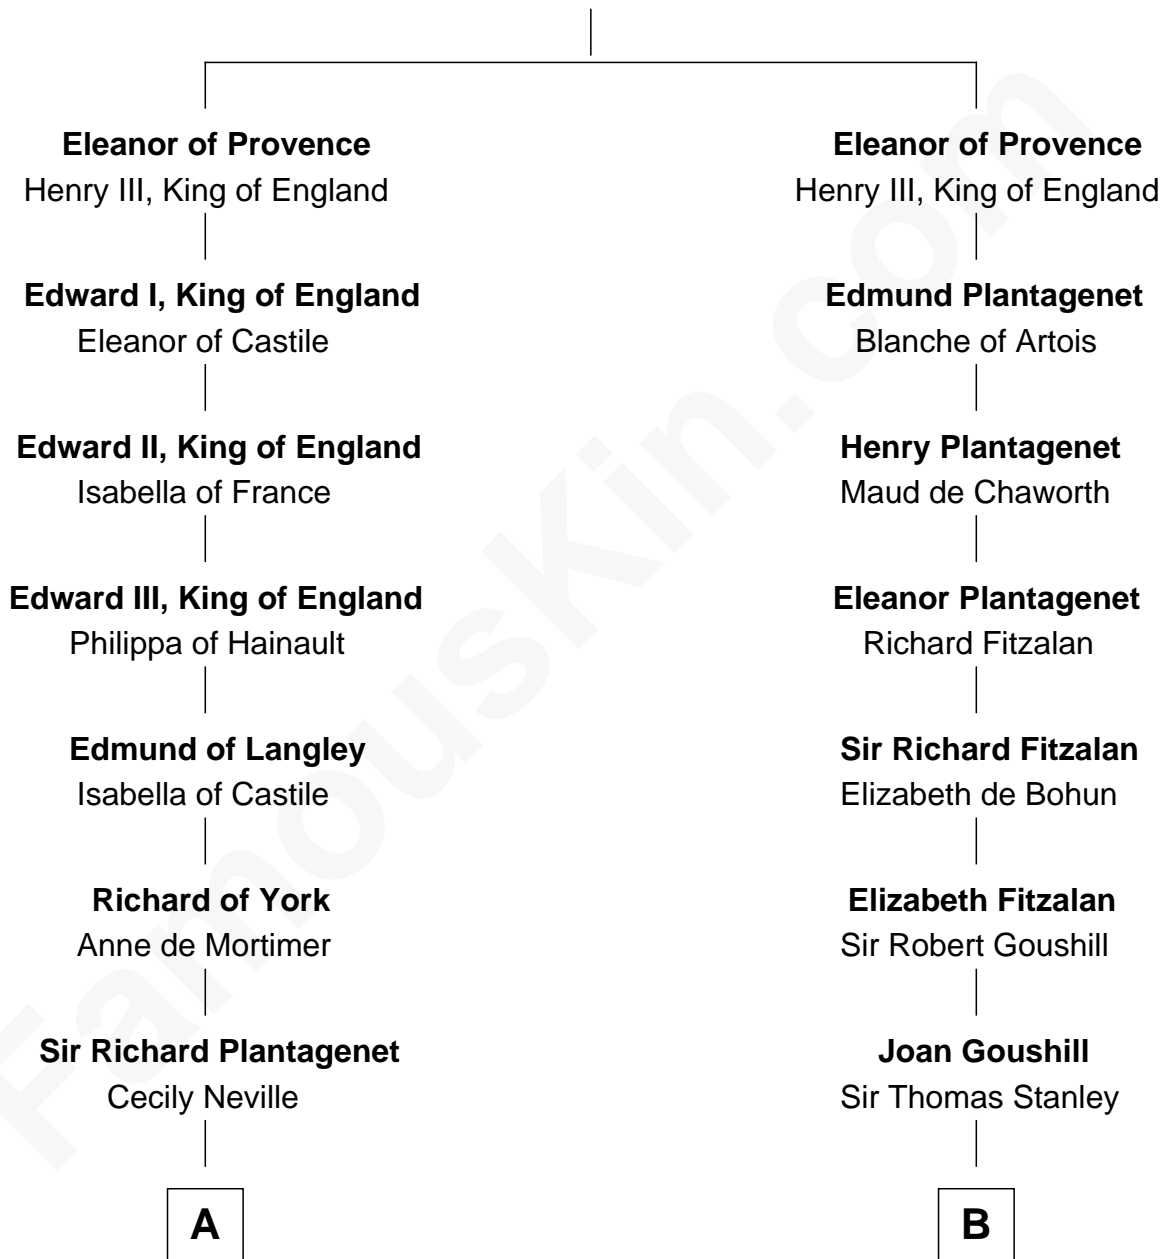

FamousKin.com

Relationship Chart of

Sir Winston Churchill

Prime Minister of the United Kingdom

18th cousin 3 times removed of

Abigail (Smith) Adams

First Lady of President John Adams

Ramon Berenguer IV of Provence

Beatrice of Savoy

C

Jane Paget
George Stewart

Jane Stewart
Sir George Spencer-Churchill

Sir John Winston Spencer-Churchill
Frances Anne Emily Vane

Randolph Henry Spencer-Churchill
Jeanette Jerome

Sir Winston Churchill
Prime Minister of the United Kingdom