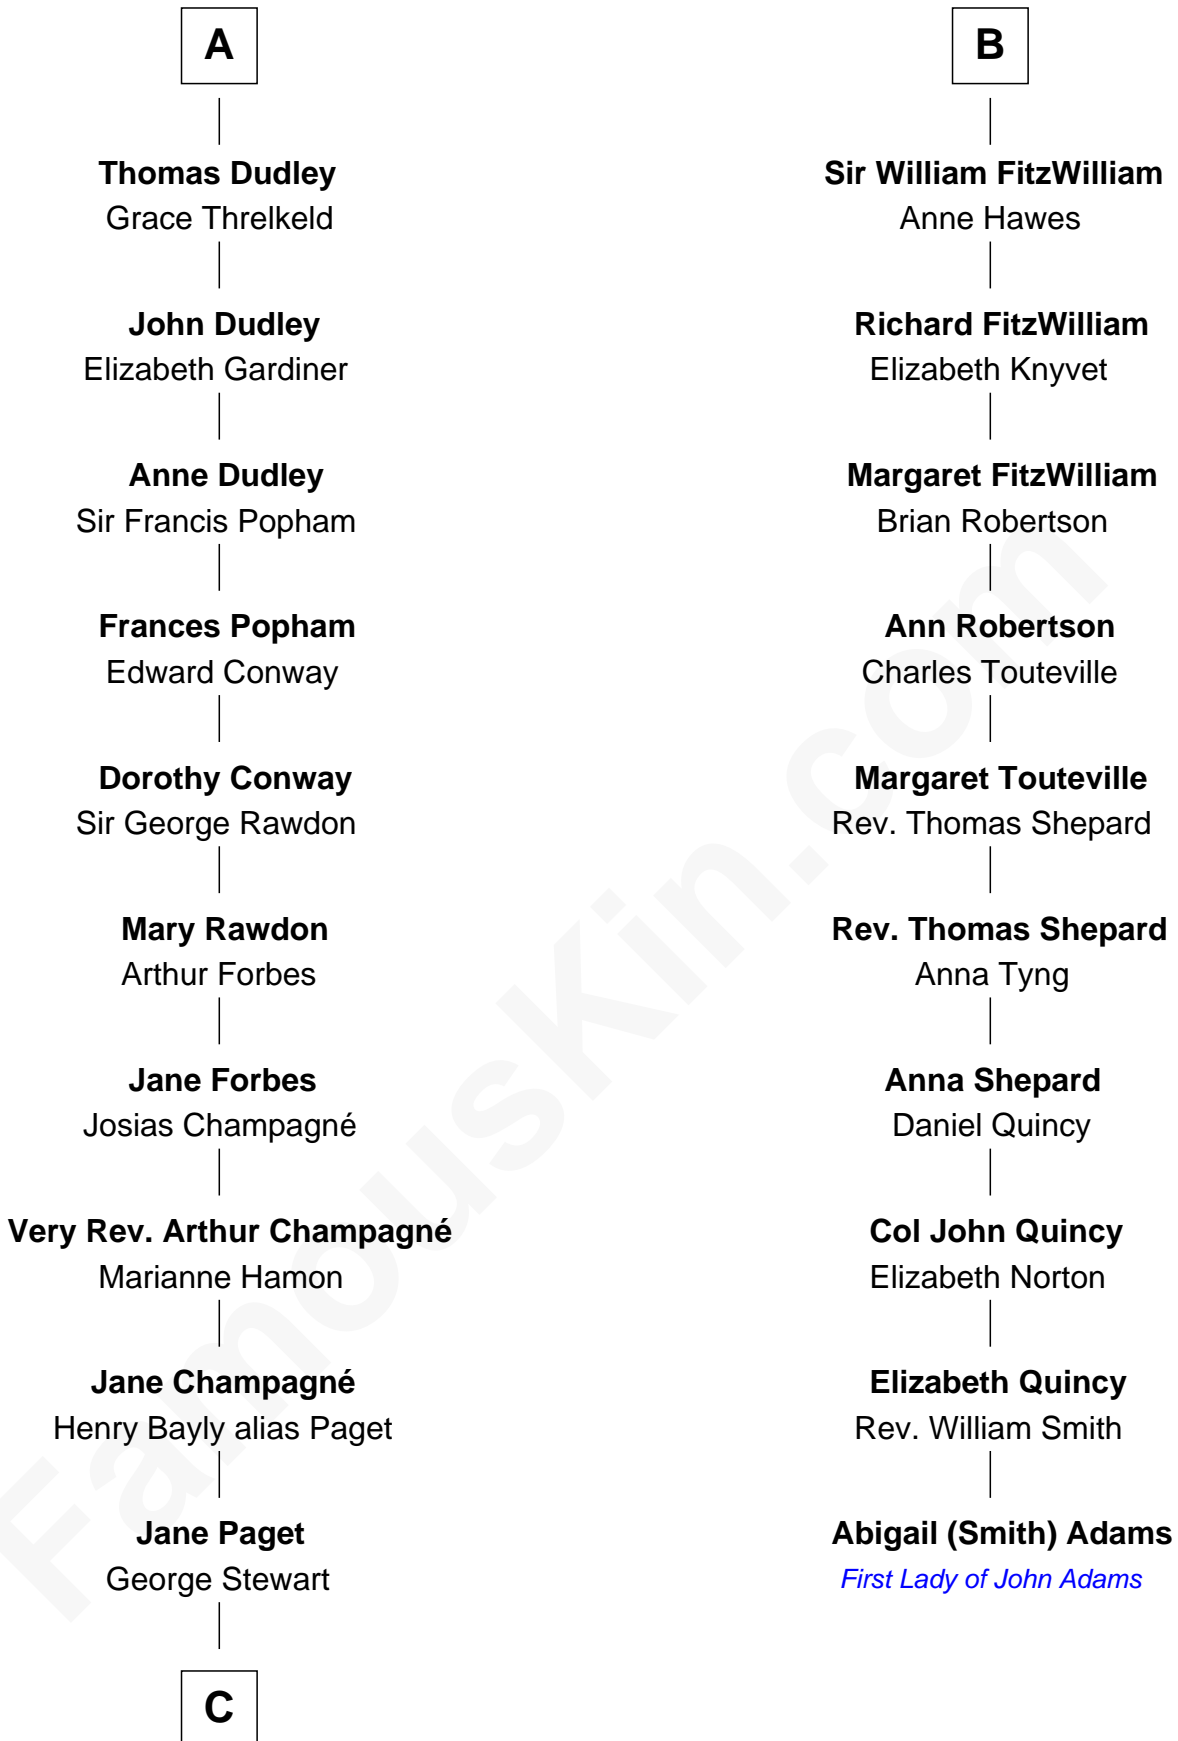

FamousKin.com

Relationship Chart of

Sir Winston Churchill

Prime Minister of the United Kingdom

16th cousin 4 times removed of

Abigail (Smith) Adams

First Lady of President John Adams

William de Braiose

Eva Marshal

Eve de Braiose
Sir William de Cantilupe

Milicent de Cantilupe
Eudo la Zouche

Eve la Zouche
Sir Maurice de Berkeley

Thomas de Berkeley
Katherine de Clyvedon

Sir John Berkeley
Elizabeth Betteshorne

Elizabeth Berkeley
Sir John Sutton

Sir Edmund Sutton
Matilda Clifford

A

Eve de Braiose
Sir William de Cantilupe

Milicent de Cantilupe
Eudo la Zouche

Lucy Zouche
Thomas de Greene

Sir Henry Greene
Katherine Drayton

Sir Henry de Greene
Matilda de Mauduit

Eleanor Greene
Sir John FitzWilliam

John FitzWilliam
Helen Villiers

B

C

—
Jane Stewart

Sir George Spencer-Churchill

—
Sir John Winston Spencer-Churchill