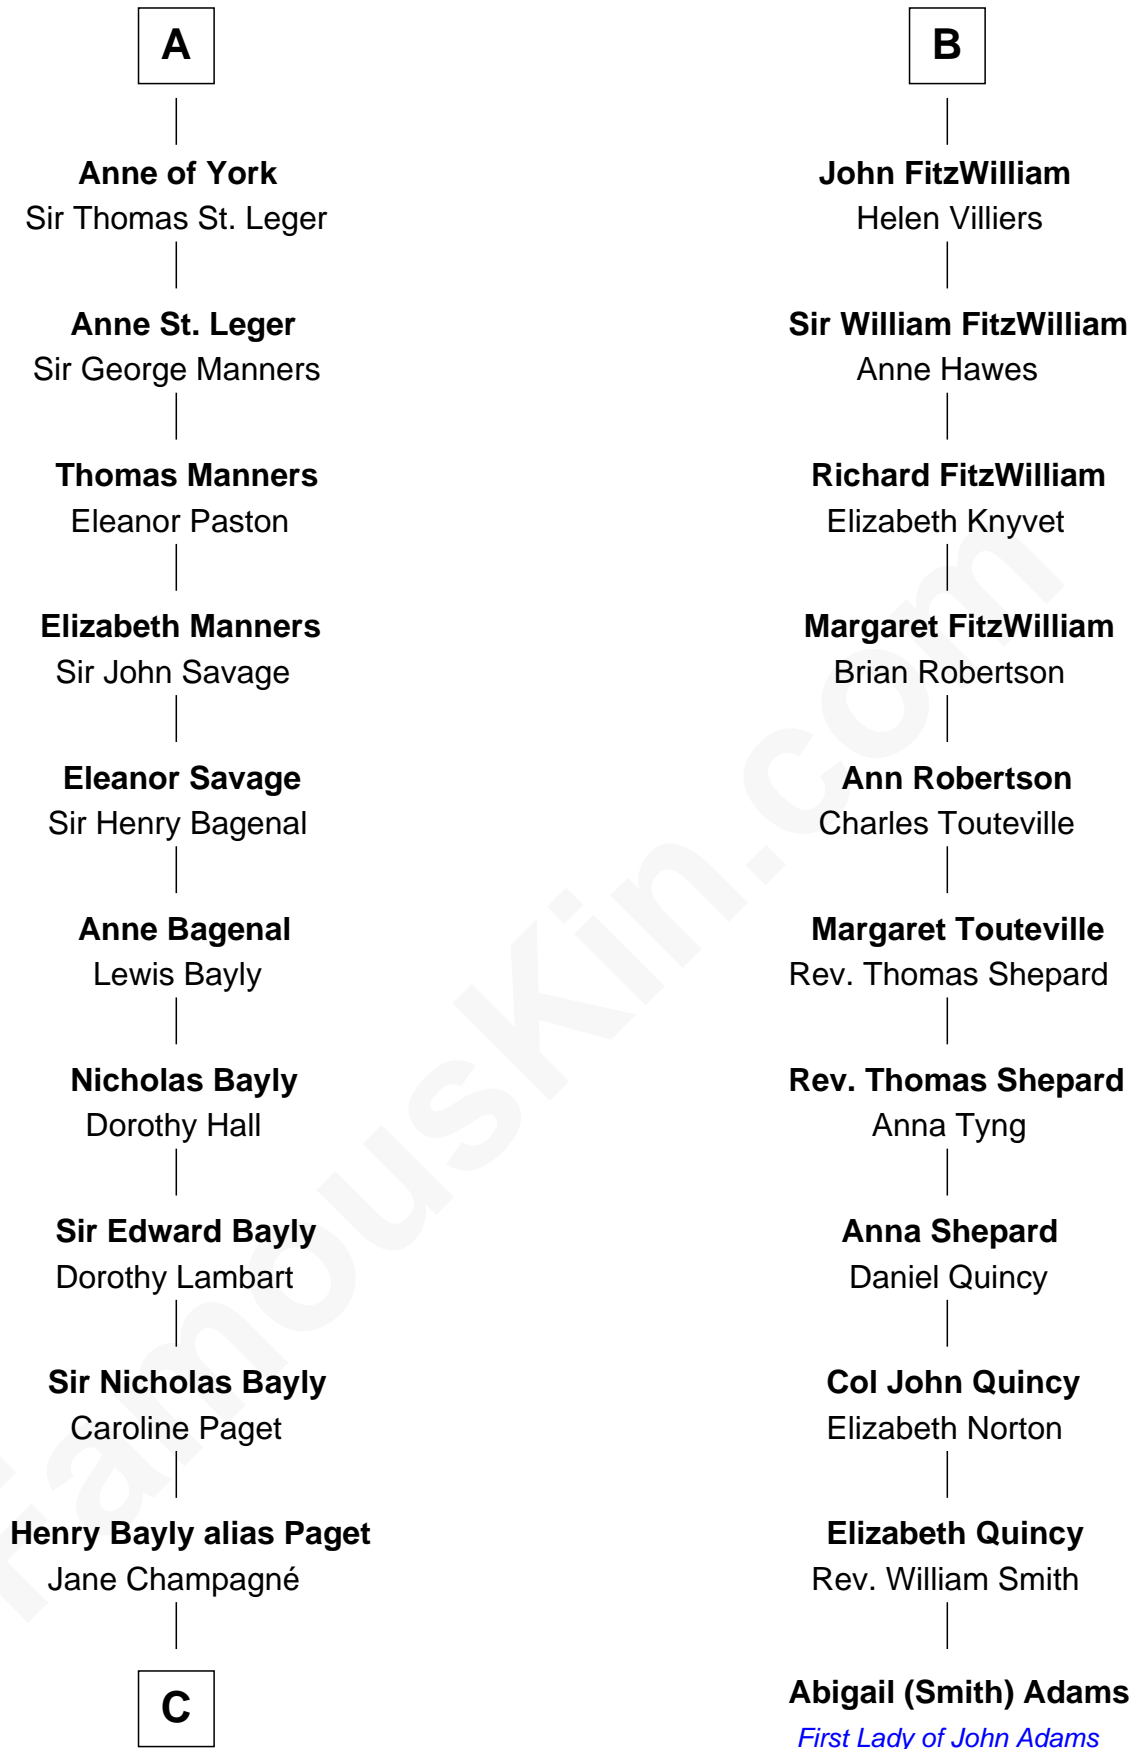

FamousKin.com

Relationship Chart of

Sir Winston Churchill

Prime Minister of the United Kingdom

17th cousin 4 times removed of

Abigail (Smith) Adams

First Lady of President John Adams

Sir William Longespee

Ela of Salisbury

C

|

Jane Paget

George Stewart

|

Jane Stewart

Sir George Spencer-Churchill