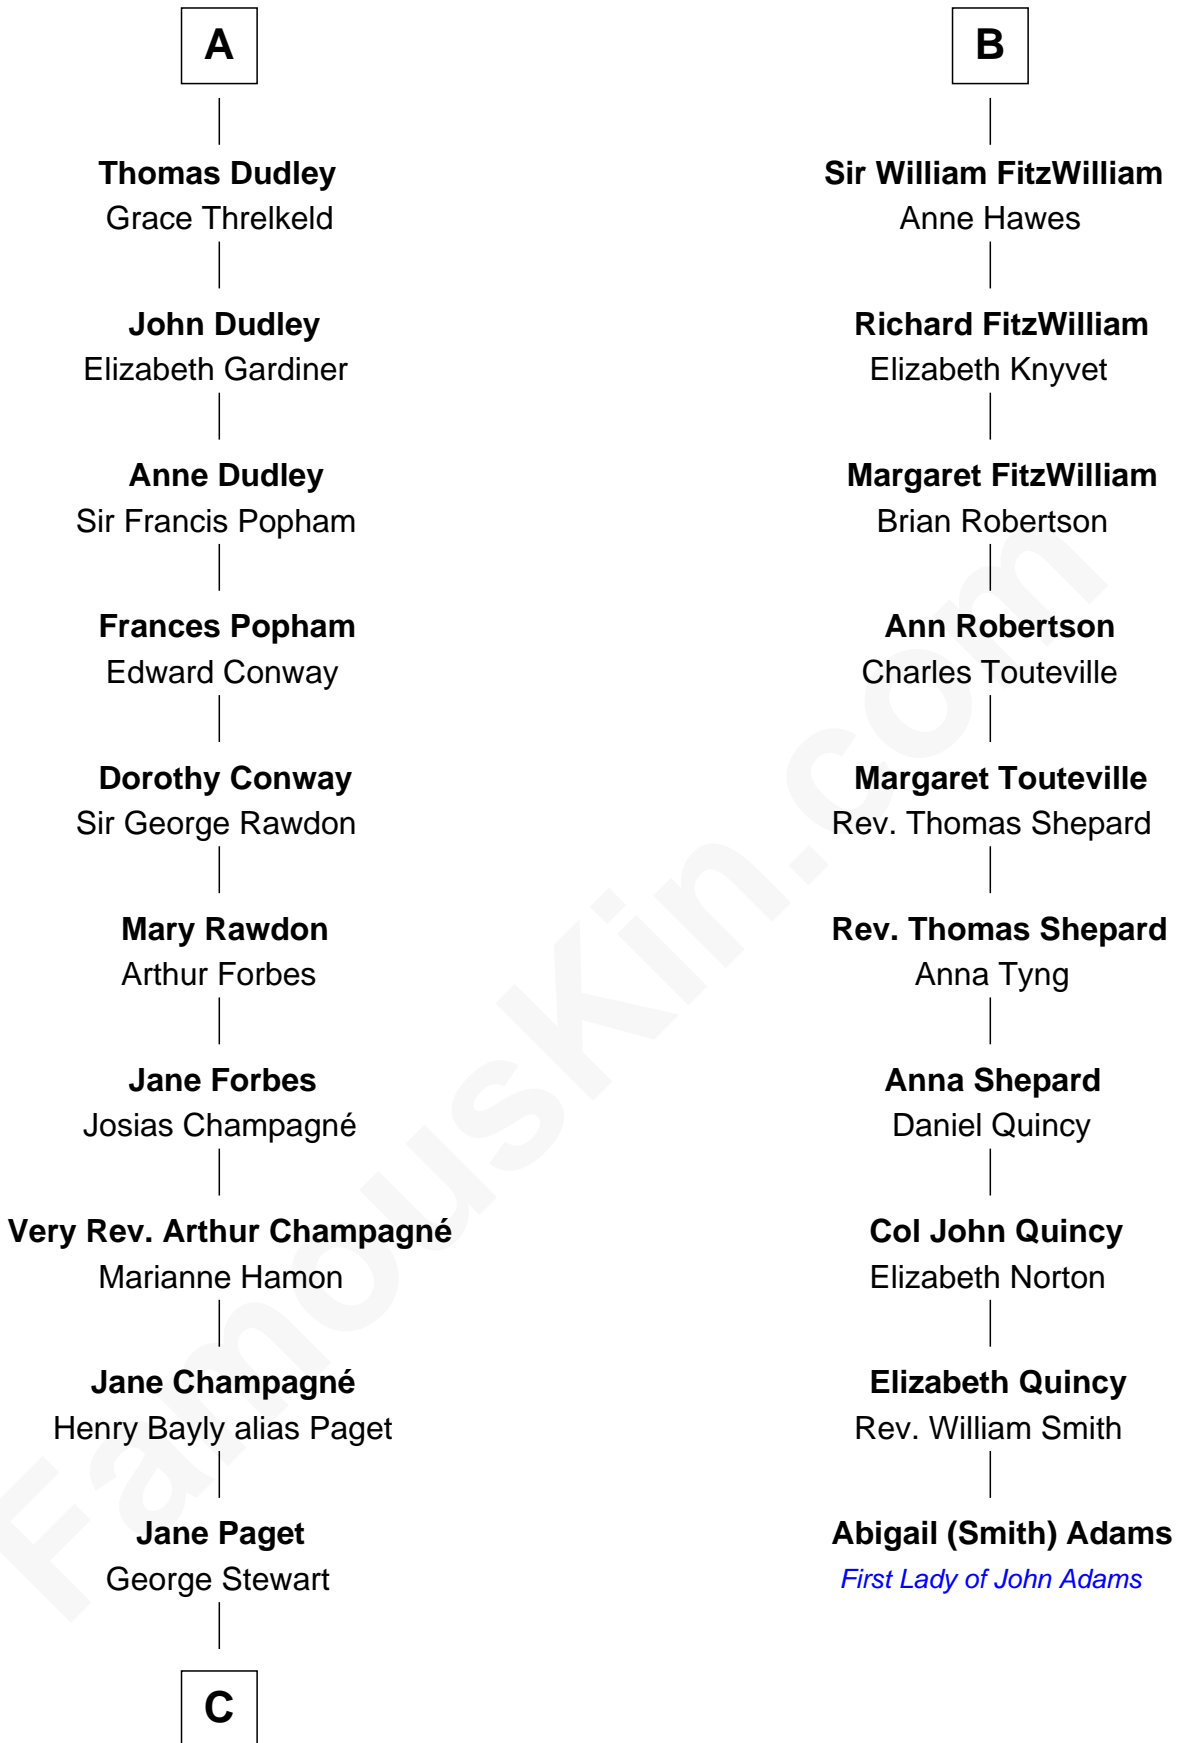

FamousKin.com

Relationship Chart of

Sir Winston Churchill

Prime Minister of the United Kingdom

16th cousin 4 times removed of

Abigail (Smith) Adams

First Lady of President John Adams

Alan la Zouche
Alice de Belmeis

C

—
Jane Stewart

Sir George Spencer-Churchill

—
Sir John Winston Spencer-Churchill

Frances Anne Emily Vane

—
Randolph Henry Spencer-Churchill

Jeanette Jerome

—
Sir Winston Churchill

Prime Minister of the United Kingdom

FamousKin.com