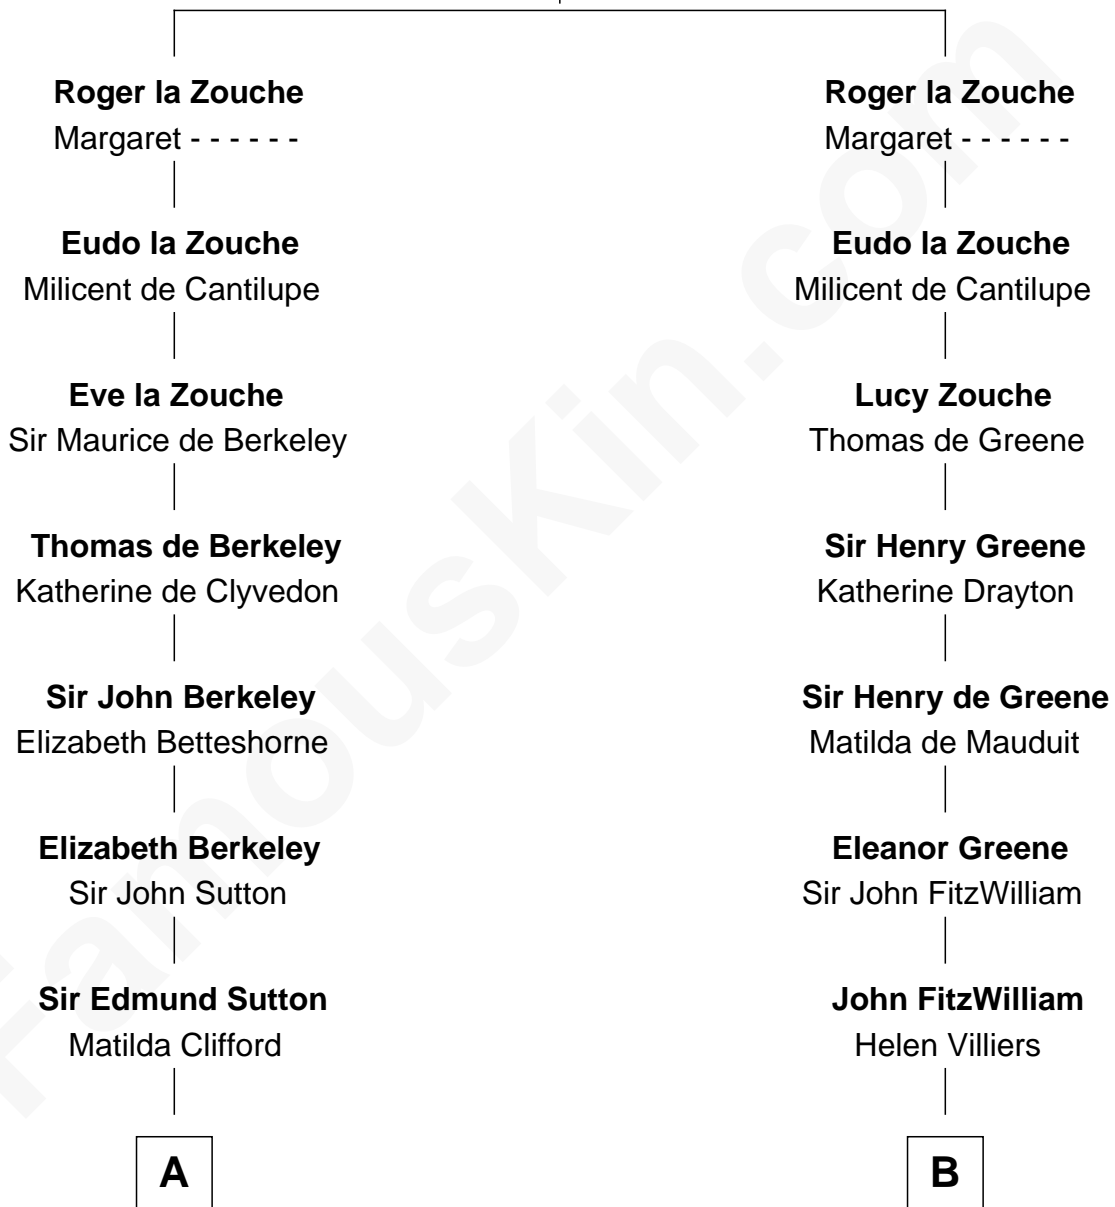

FamousKin.com

Relationship Chart of

Sir Winston Churchill

Prime Minister of the United Kingdom

16th cousin 4 times removed of

Abigail (Smith) Adams

First Lady of President John Adams

Alan la Zouche
Alice de Belmeis

C

—
Jane Stewart

Sir George Spencer-Churchill

—
Sir John Winston Spencer-Churchill

Frances Anne Emily Vane

—
Randolph Henry Spencer-Churchill

Jeanette Jerome

—
Sir Winston Churchill