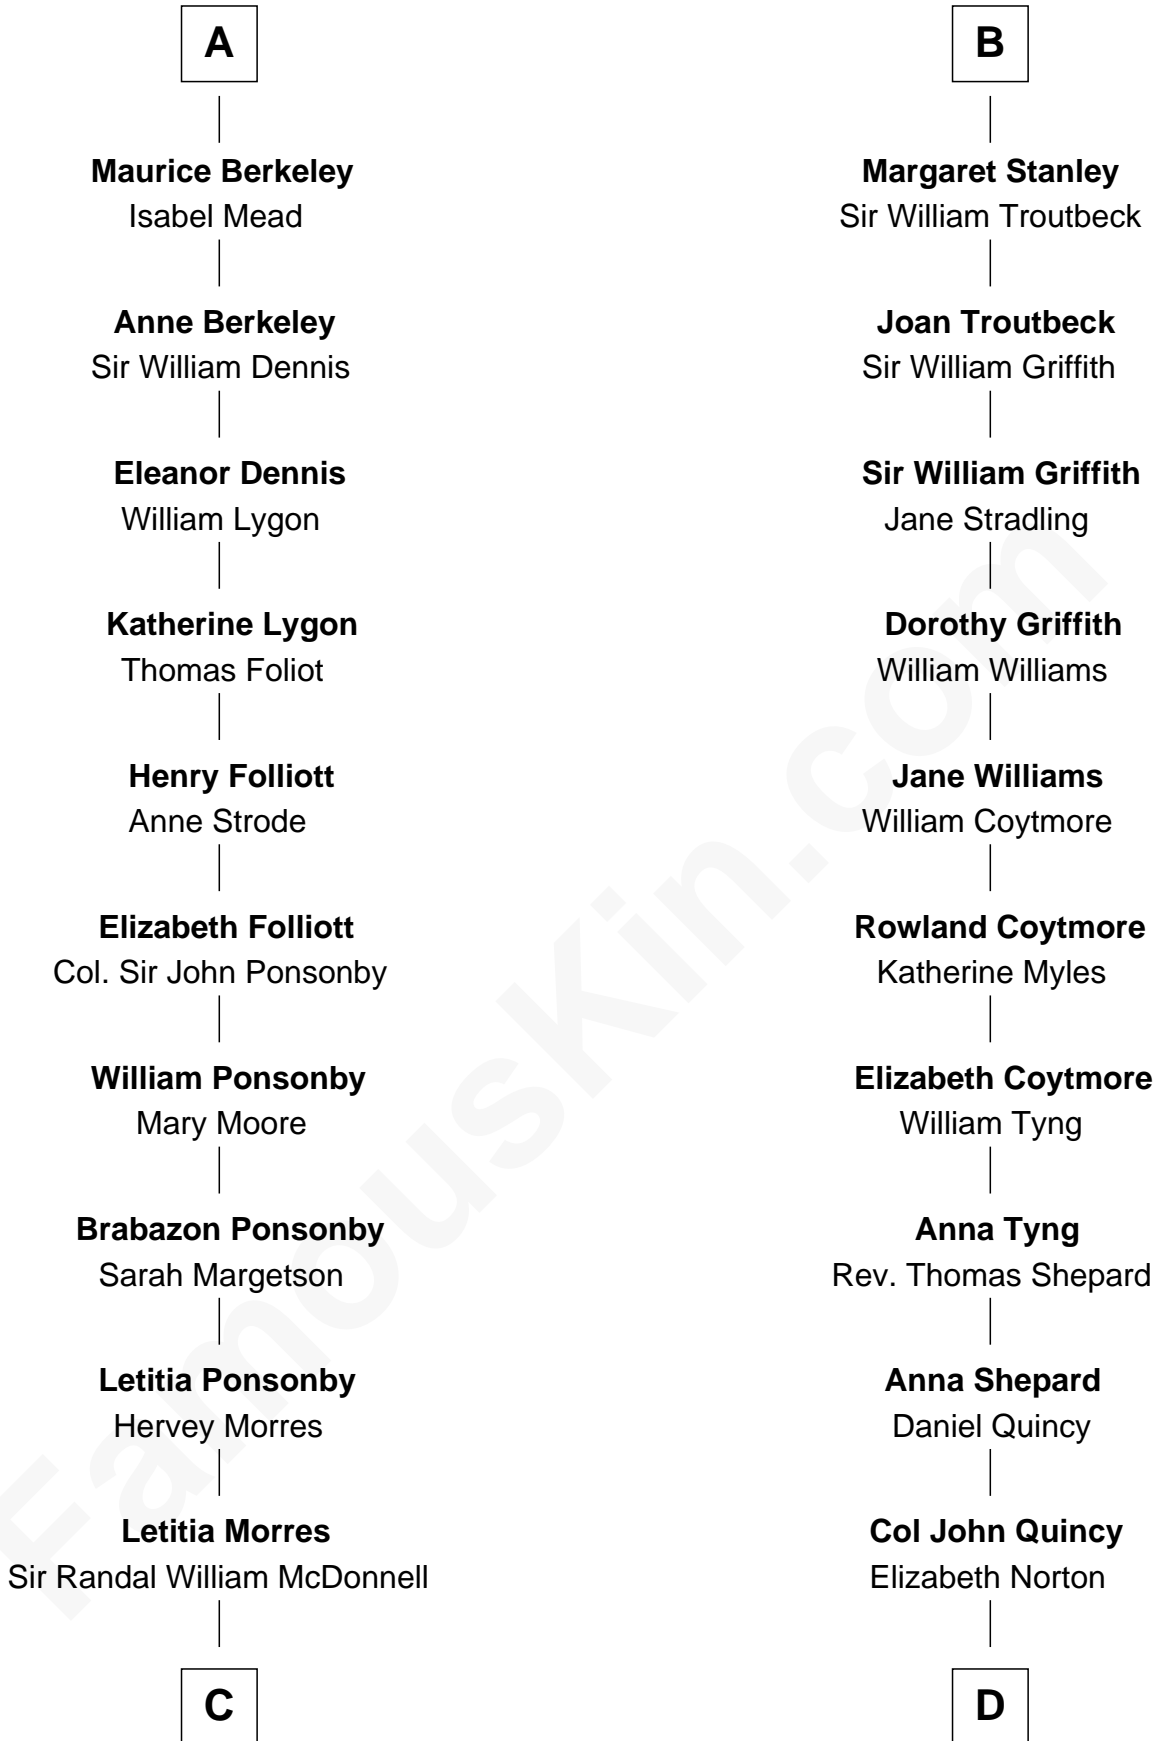

## Relationship Chart of

### Sir Winston Churchill

*Prime Minister of the United Kingdom*

18th cousin 3 times removed of

### Abigail (Smith) Adams

*First Lady of President John Adams*

**Sir Roger de Mortimer**

Maud de Brewes

**C**

**Anne Catherine McDonnell**

Sir Henry Vane

**Frances Anne Emily Vane-Tempest**

Sir Charles William Stewart

**Frances Anne Emily Vane**

Sir John Winston Spencer-Churchill

**Randolph Henry Spencer-Churchill**

Jeanette Jerome

**Sir Winston Churchill**

*Prime Minister of the United Kingdom*