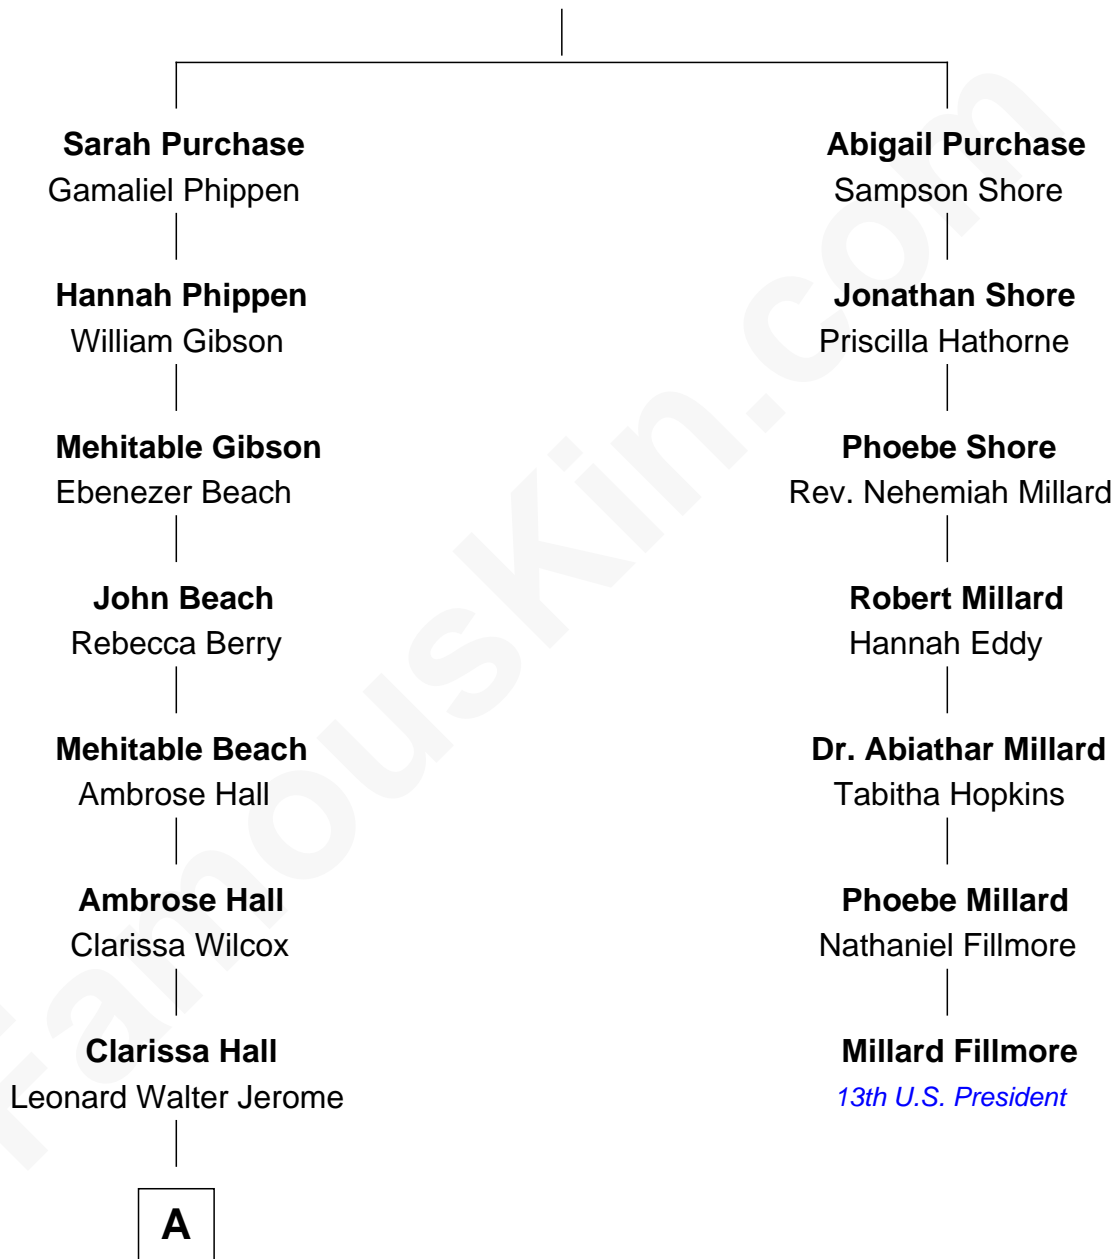

FamousKin.com

Relationship Chart of

Sir Winston Churchill

Prime Minister of the United Kingdom

6th cousin 2 times removed of

Millard Fillmore

13th U.S. President

Aquila Purchase

Ann Squire

A

—
Jeanette Jerome

Randolph Henry Spencer-Churchill

—
Sir Winston Churchill

Prime Minister of the United Kingdom

FamousKin.com