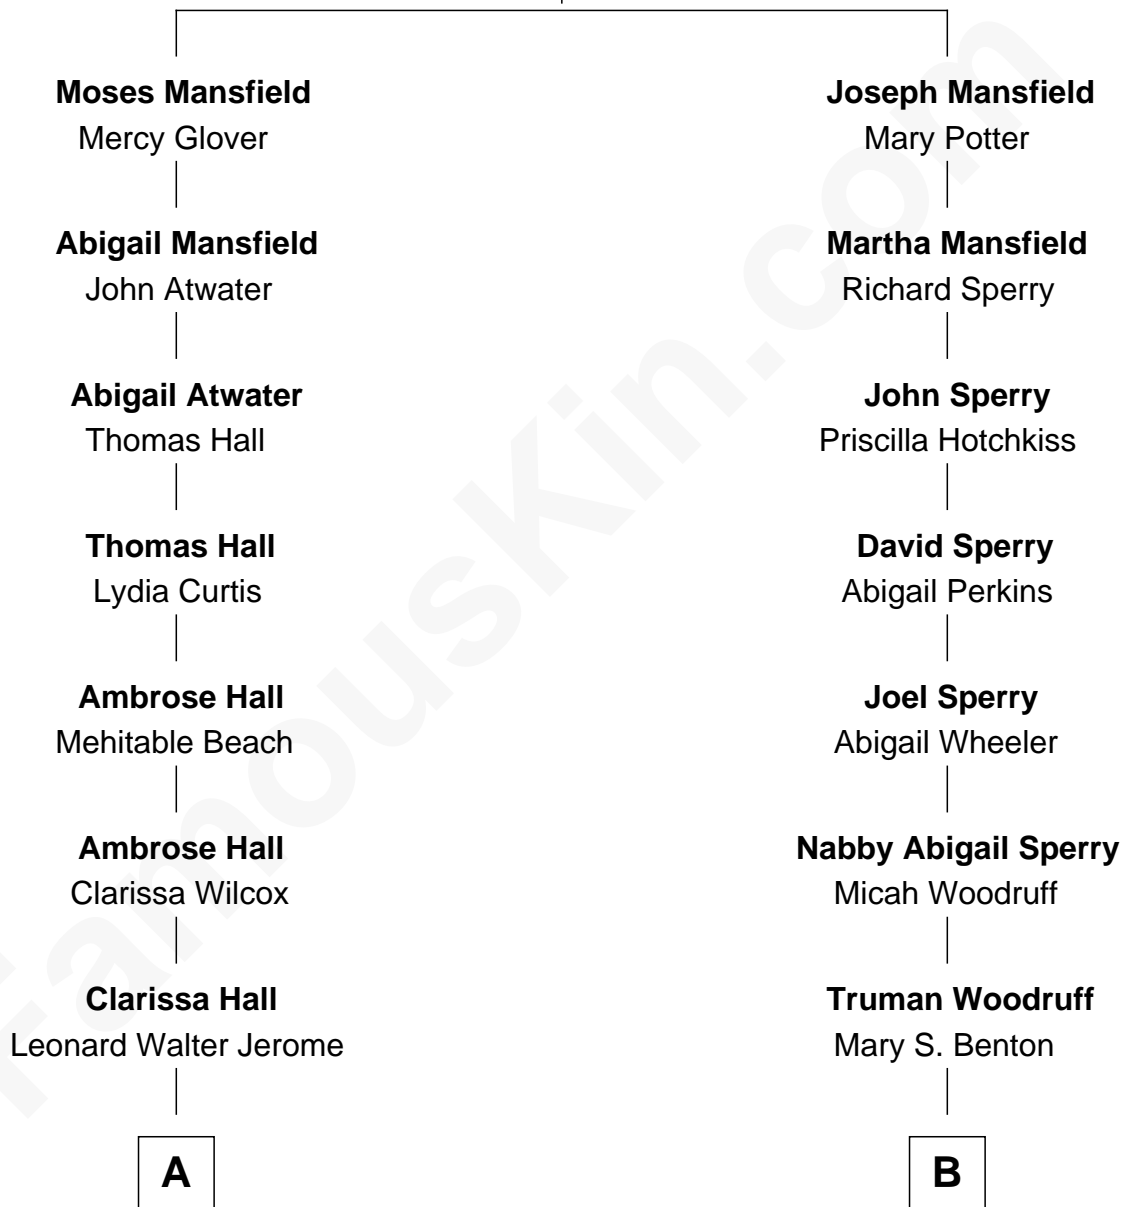

FamousKin.com

Relationship Chart of

Sir Winston Churchill

Prime Minister of the United Kingdom

8th cousin 3 times removed of

Ted Danson

TV Actor - "Cheers", "CSI"

Richard Mansfield

Gillian Drake

A

Jeanette Jerome
Randolph Henry Spencer-Churchill

Sir Winston Churchill
Prime Minister of the United Kingdom

B

Jane Deverdier Woodruff
Thomas Humphrey Cushing Allen

William Mercer Allen
Virginia Reakirt Thompson

Anna Louise Allen
Edward Bridge Danson

Edward Bridge Danson
Jessica Harriet MacMaster

Ted Danson
TV Actor - "Cheers", "CSI"