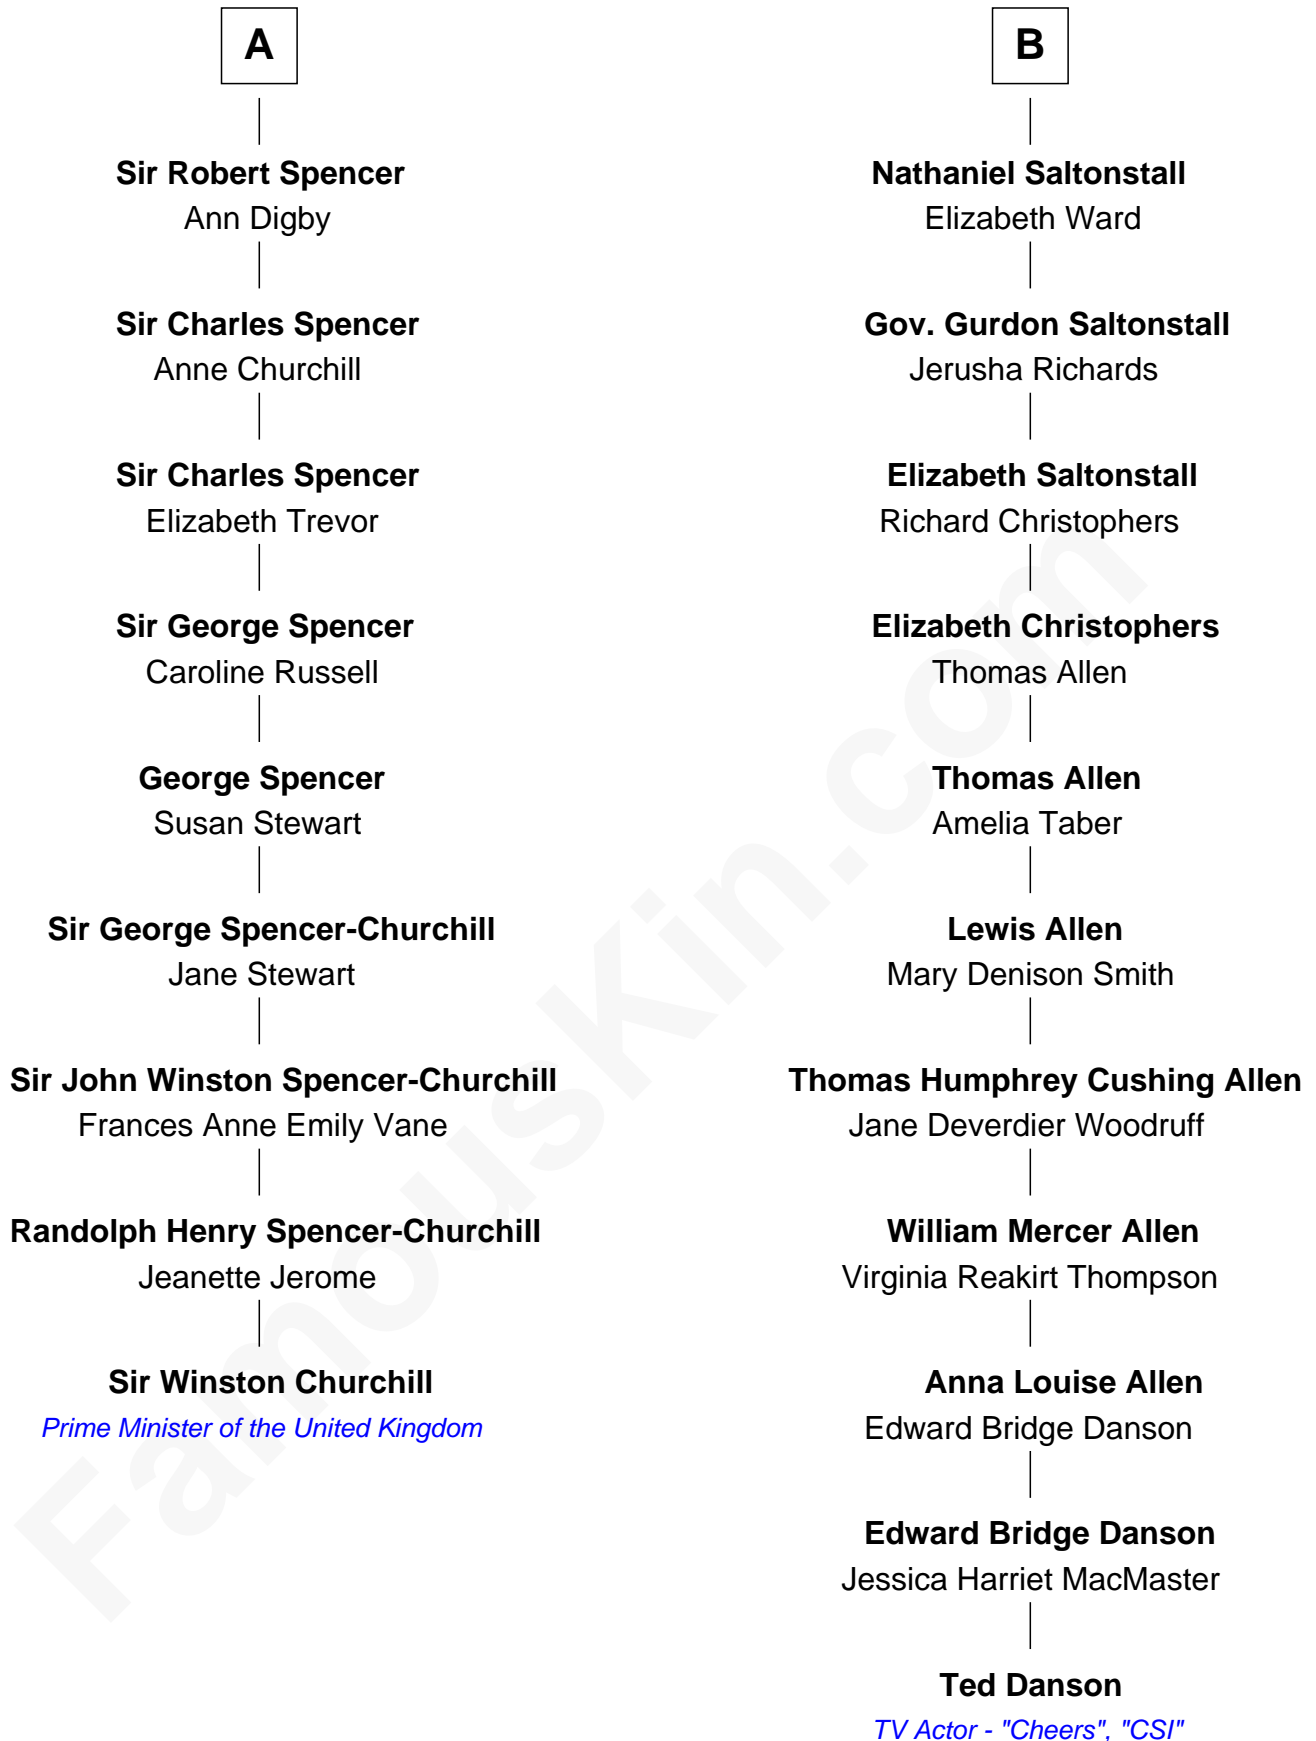

## Relationship Chart of

### Sir Winston Churchill

*Prime Minister of the United Kingdom*

15th cousin 2 times removed of

**Ted Danson**

*TV Actor - "Cheers", "CSI"*

Ted Danson photo by [Rob Dicaterino](#) (CC BY 2.0)