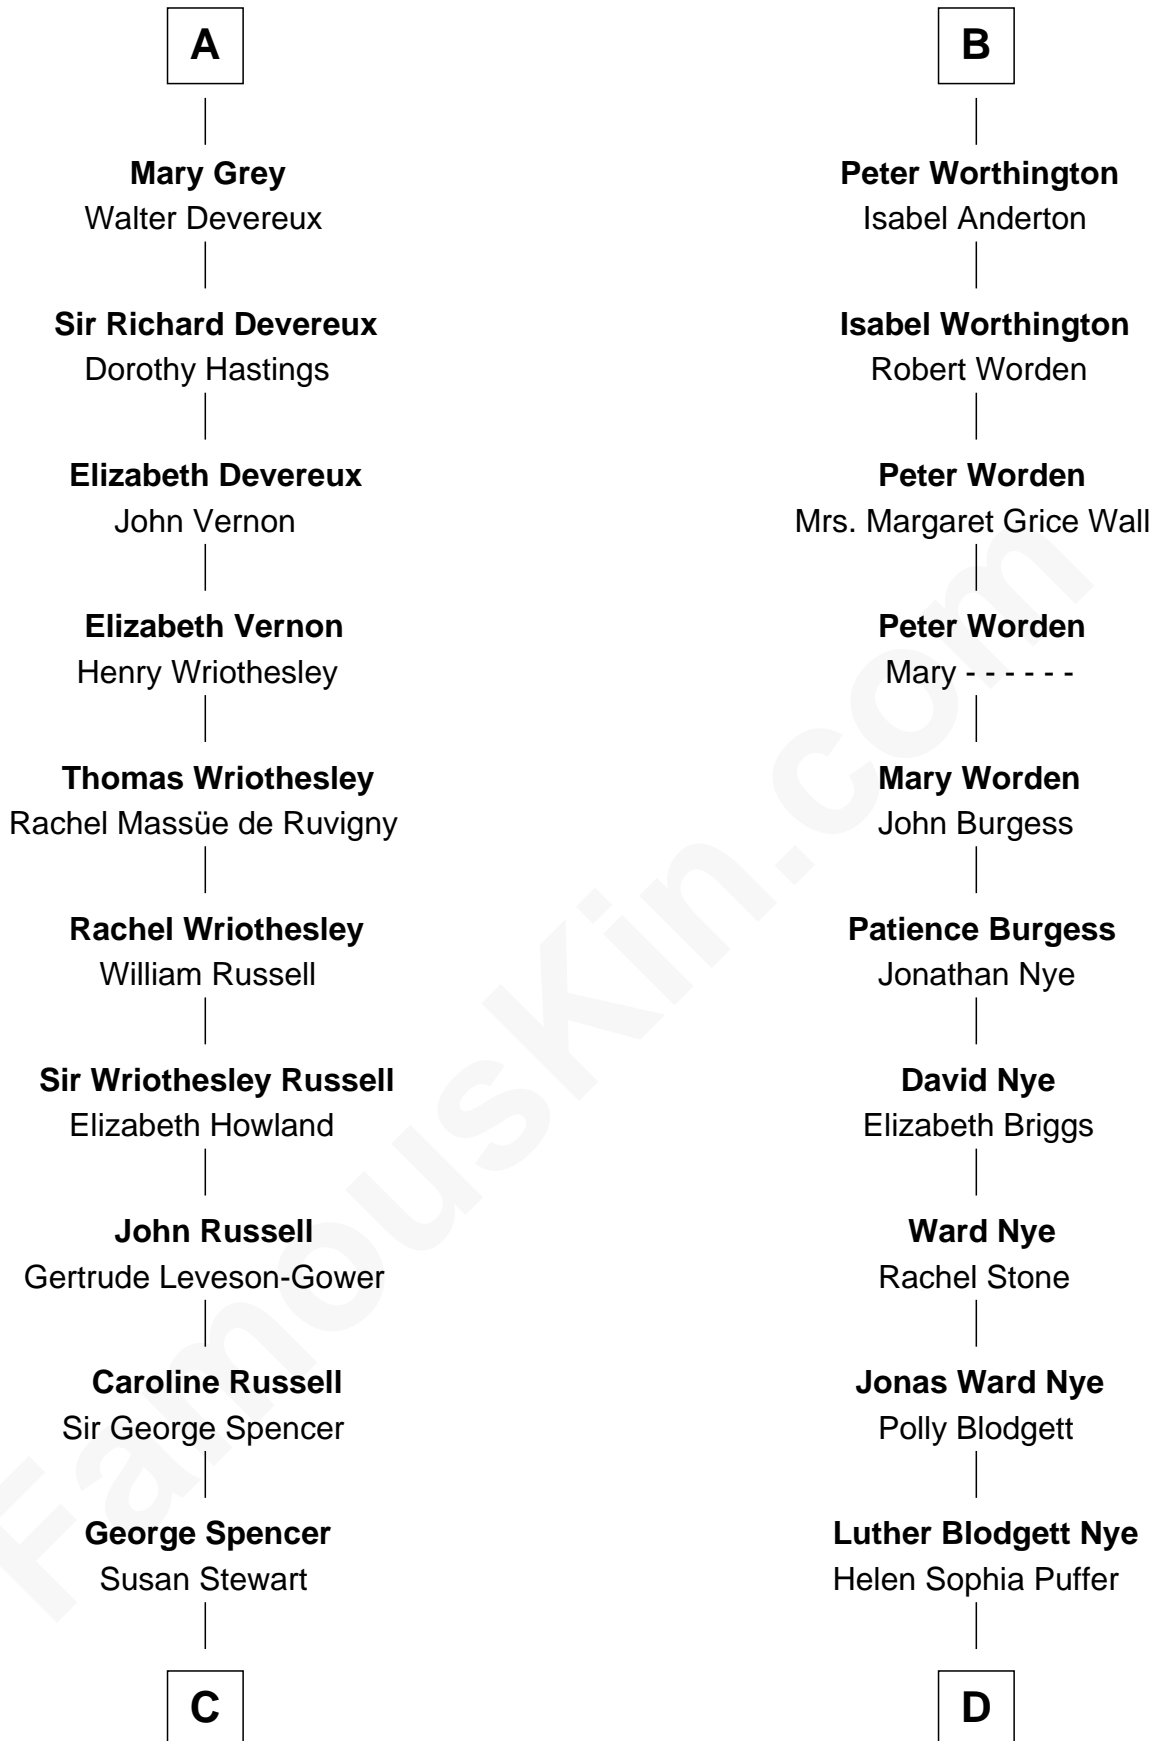

FamousKin.com

Relationship Chart of

Sir Winston Churchill

Prime Minister of the United Kingdom

19th cousin 1 time removed of

Bill Nye

TV's The Science Guy

Sir John de Harington

Sir John Harington

Katherine Banastre

Sir Nicholas Harington

Isabel English

Agnes Harington

Richard Sherburne

Richard Sherburne

Alice Hamerton

Agnes Sherburne

Henry Rushton

Nicholas Rushton

Margaret Radcliffe

Agnes Rushton

Richard Worthington

B

C

Sir George Spencer-Churchill

Jane Stewart

Sir John Winston Spencer-Churchill

Frances Anne Emily Vane

Randolph Henry Spencer-Churchill

Jeanette Jerome

Sir Winston Churchill

Prime Minister of the United Kingdom