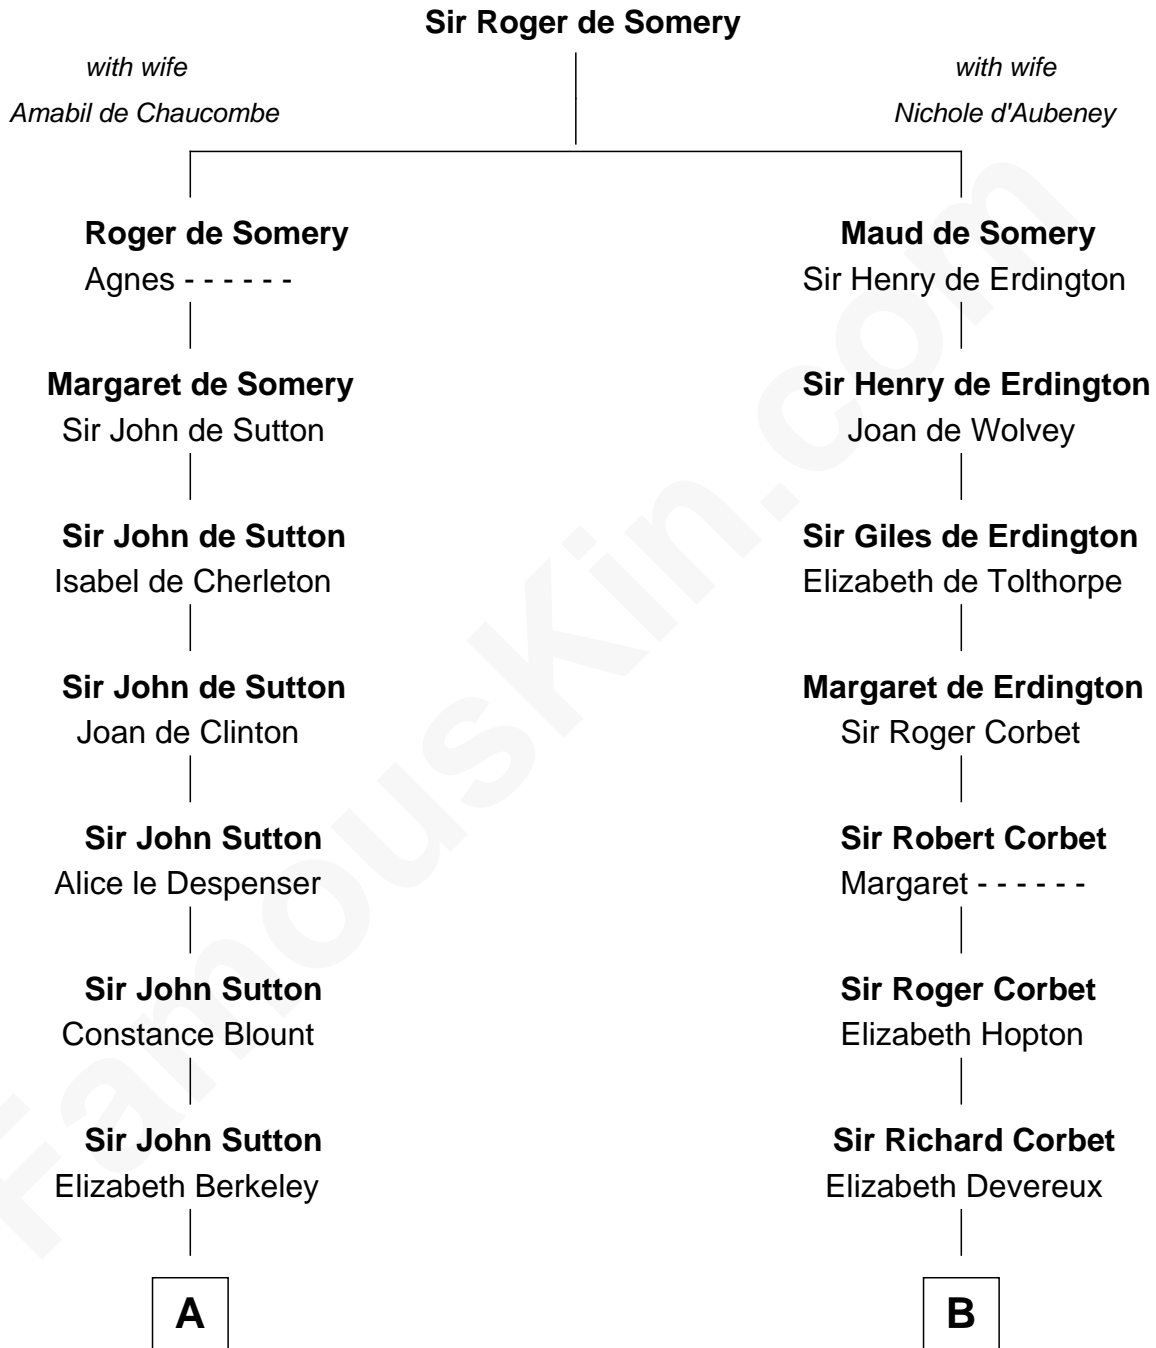

FamousKin.com

Relationship Chart of

Sir Winston Churchill

Prime Minister of the United Kingdom

20th cousin 1 time removed of

Orson Welles

Radio, Stage, and Movie Actor

C

Jane Paget
George Stewart

Jane Stewart
Sir George Spencer-Churchill

Sir John Winston Spencer-Churchill
Frances Anne Emily Vane

Randolph Henry Spencer-Churchill
Jeanette Jerome

Sir Winston Churchill
Prime Minister of the United Kingdom