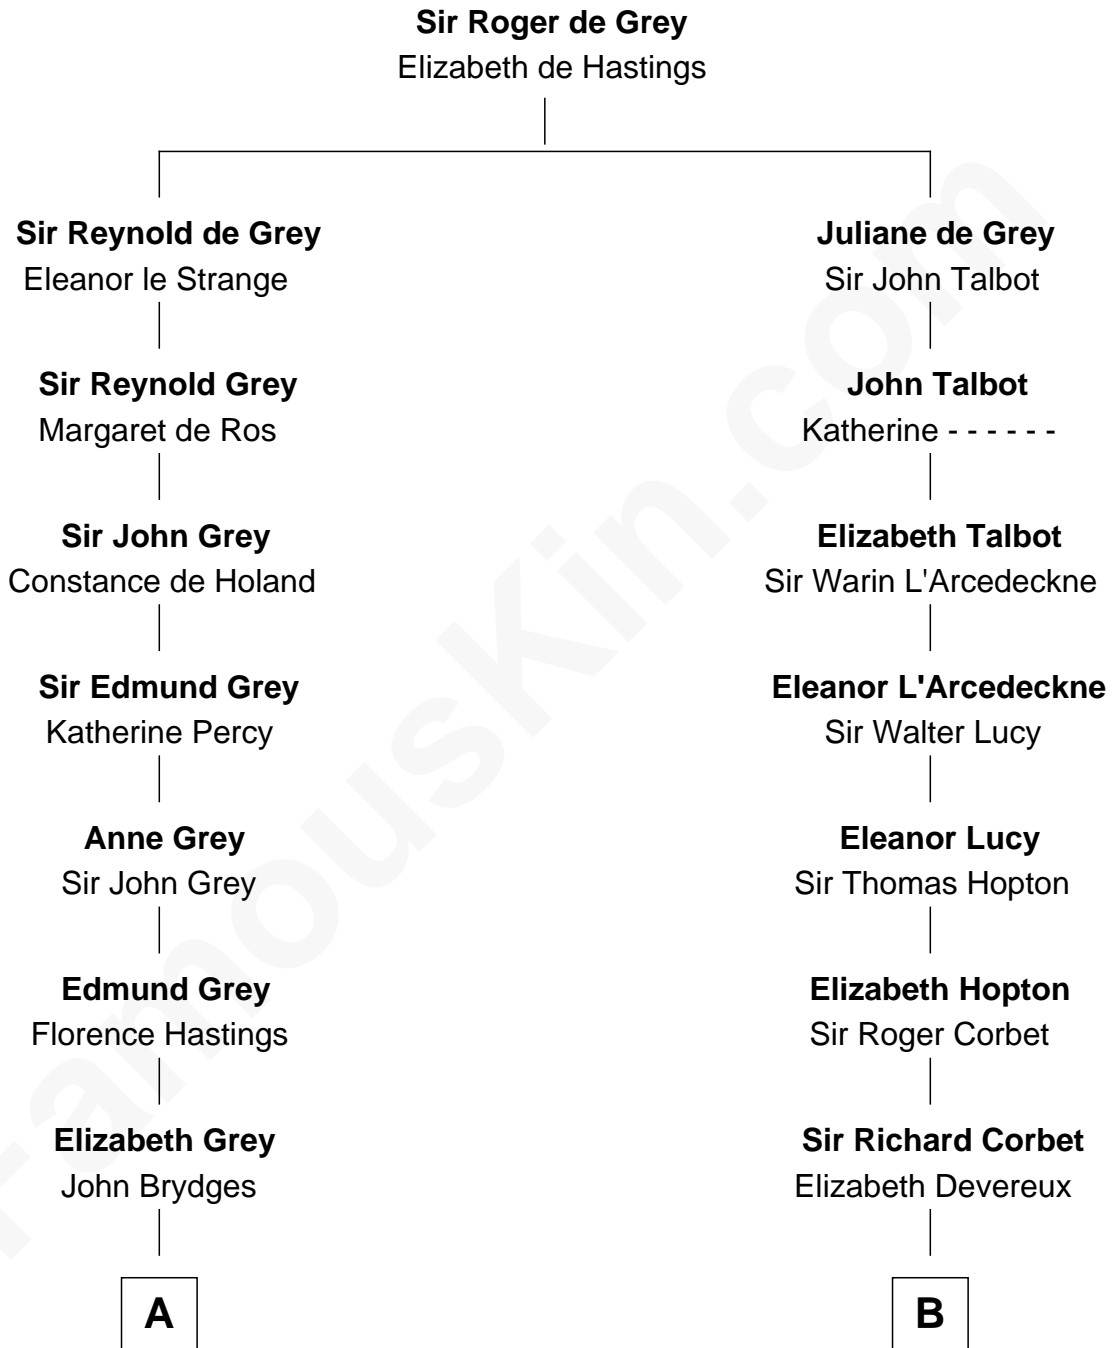

FamousKin.com

Relationship Chart of

Sir Winston Churchill

Prime Minister of the United Kingdom

19th cousin 1 time removed of

Orson Welles

Radio, Stage, and Movie Actor

C

Sir John Winston Spencer-Churchill

Frances Anne Emily Vane

Randolph Henry Spencer-Churchill

Jeanette Jerome

Sir Winston Churchill

Prime Minister of the United Kingdom

D

Henry Hill Welles