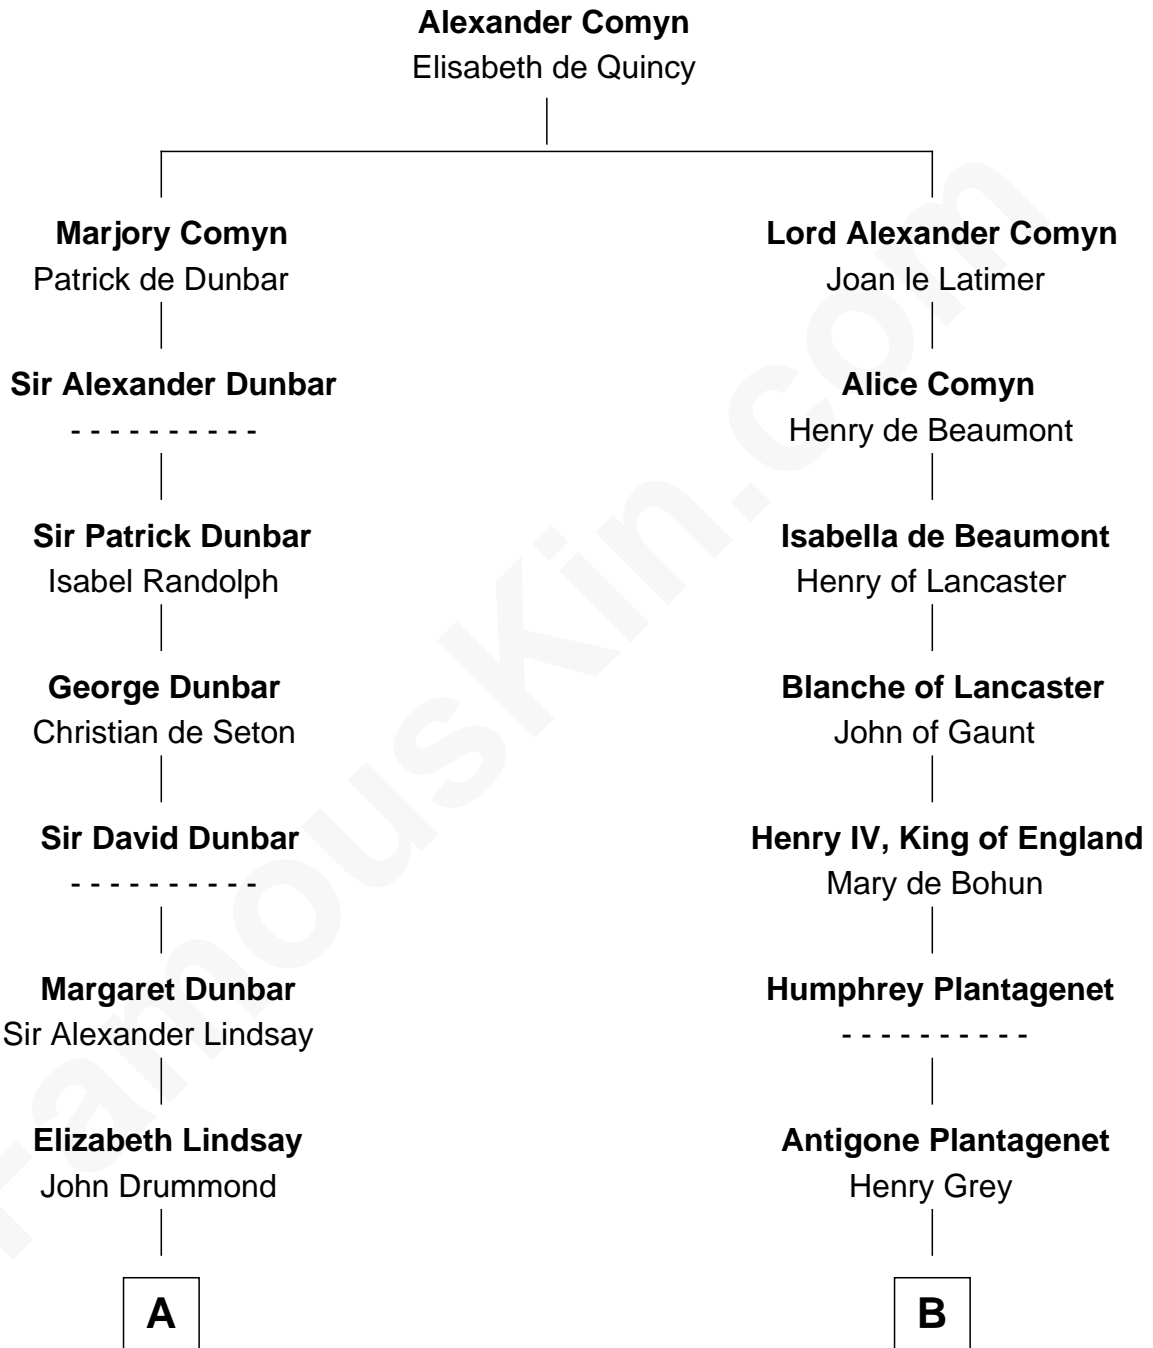

FamousKin.com

Relationship Chart of

Sir Winston Churchill

Prime Minister of the United Kingdom

21st cousin of

Orson Welles

Radio, Stage, and Movie Actor