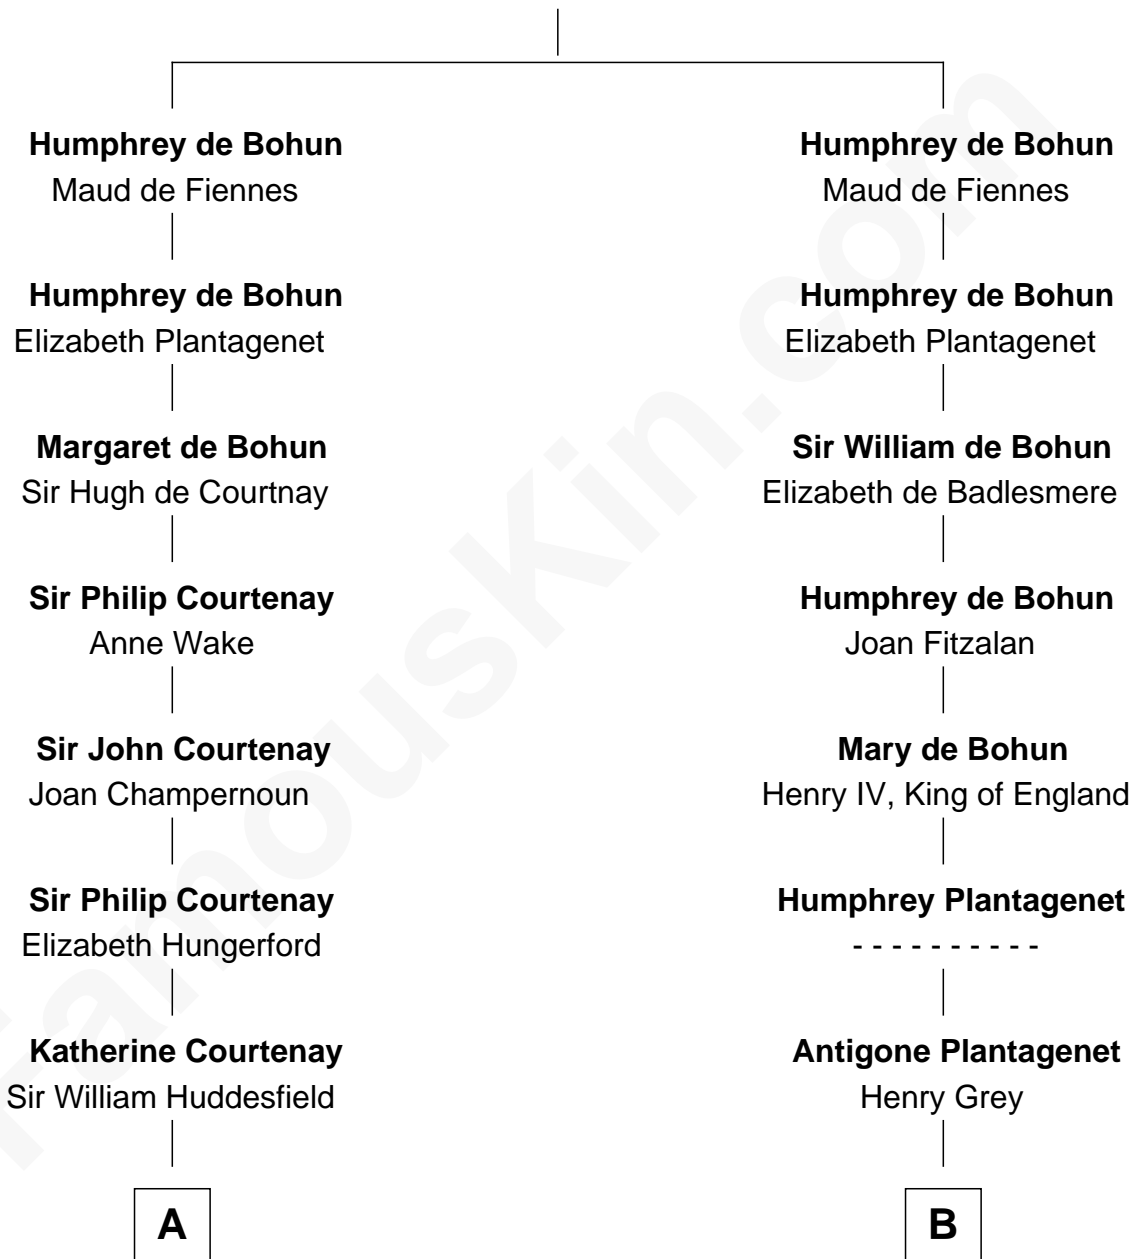

## Relationship Chart of

### Sir Winston Churchill

*Prime Minister of the United Kingdom*

20th cousin 1 time removed of

**Orson Welles**

*Radio, Stage, and Movie Actor*

**Sir Humphrey de Bohun**

Eleanor de Braiose

**C**

**Jane Stewart**  
Sir George Spencer-Churchill

**Sir John Winston Spencer-Churchill**  
Frances Anne Emily Vane

**Randolph Henry Spencer-Churchill**  
Jeanette Jerome

**Sir Winston Churchill**  
*Prime Minister of the United Kingdom*