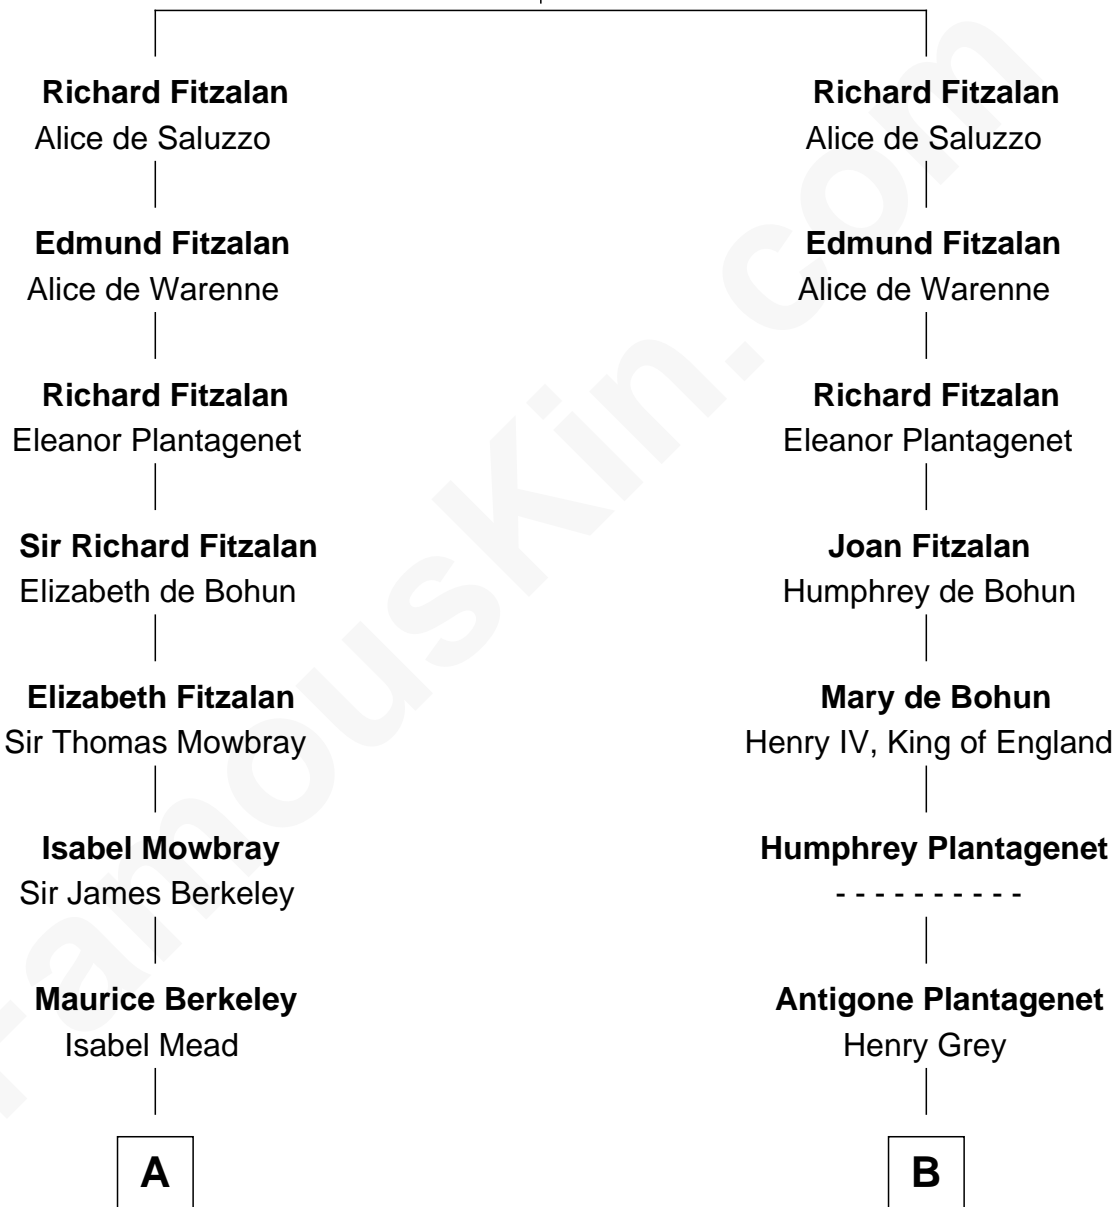

FamousKin.com

Relationship Chart of

Sir Winston Churchill

Prime Minister of the United Kingdom

20th cousin 1 time removed of

Orson Welles

Radio, Stage, and Movie Actor

John Fitzalan
Isabel de Mortimer

C

Frances Anne Emily Vane-Tempest

Sir Charles William Stewart

Frances Anne Emily Vane

Sir John Winston Spencer-Churchill

Randolph Henry Spencer-Churchill

Jeanette Jerome

Sir Winston Churchill

Prime Minister of the United Kingdom

D

William Hill Wells

Elizabeth Dagworthy

Henry Hill Welles

Mary Putnam

Richard Jones Welles

Mary Blanche Head