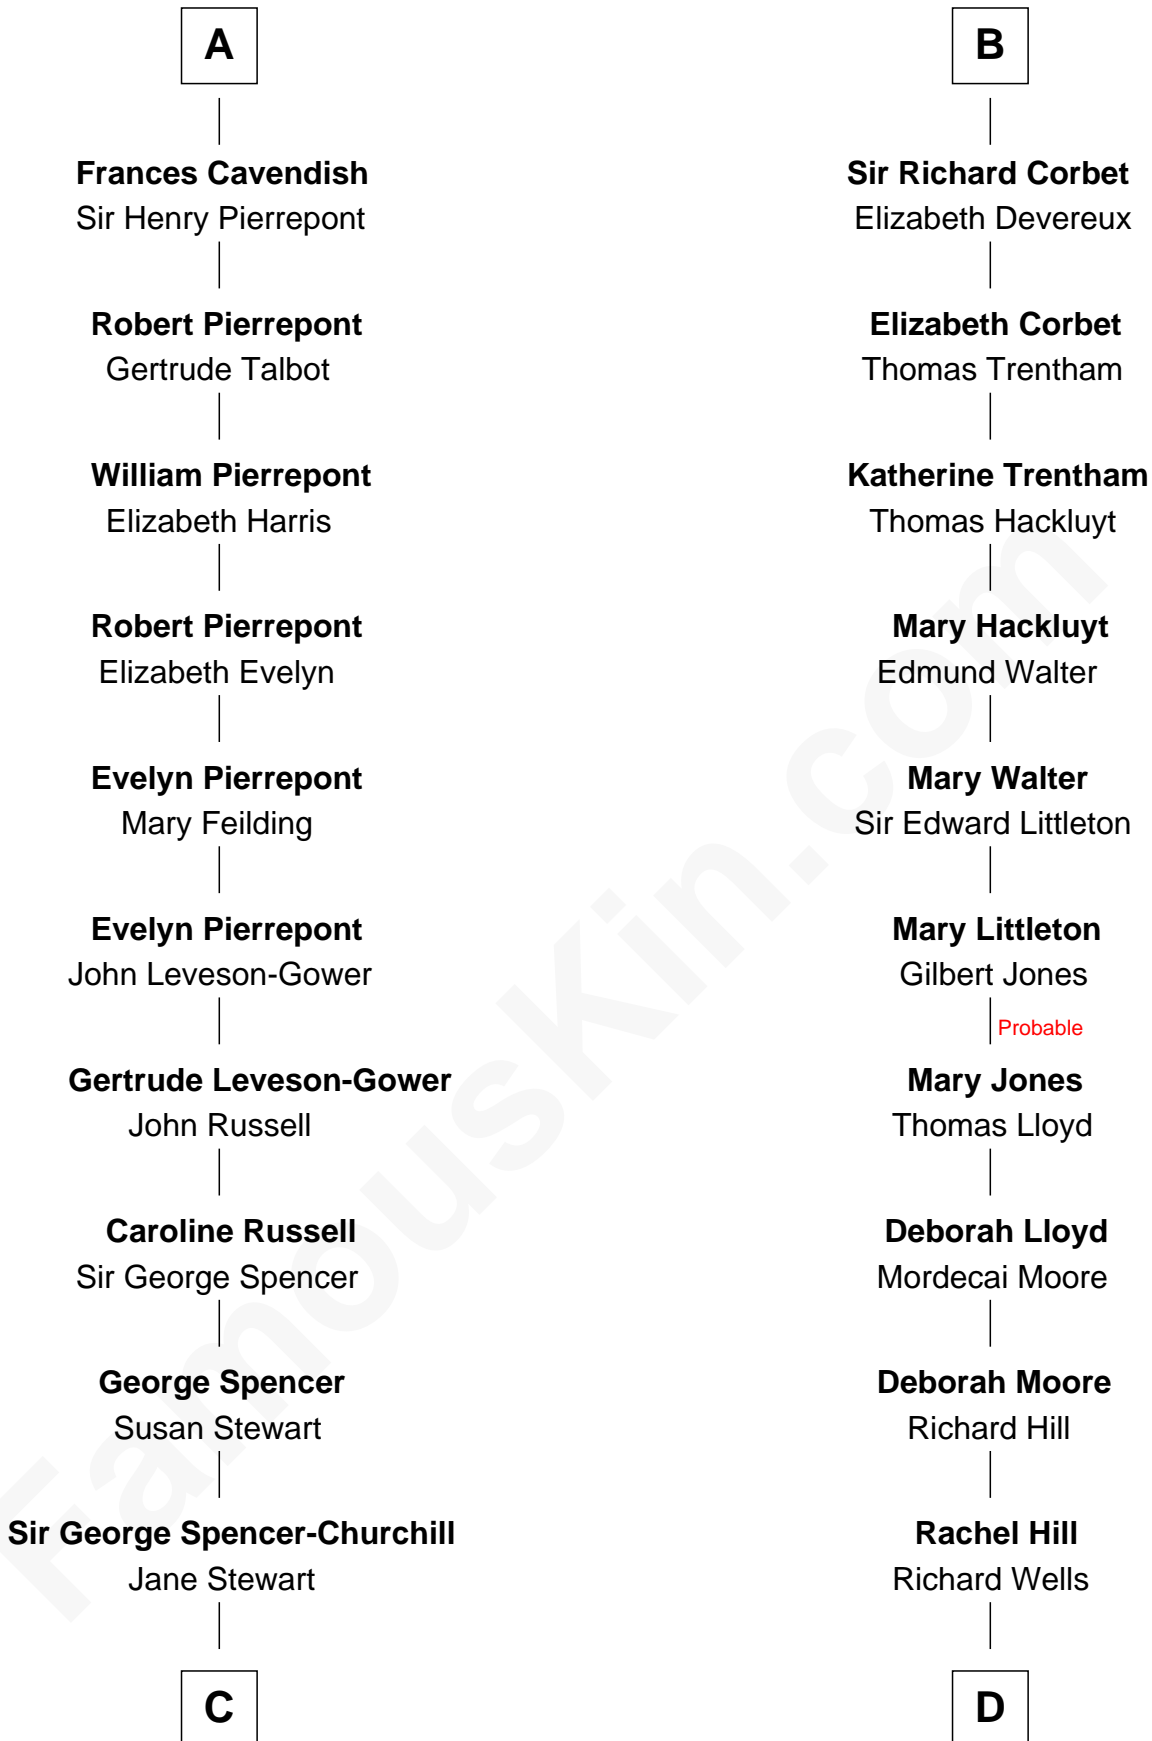

FamousKin.com

Relationship Chart of

Sir Winston Churchill

Prime Minister of the United Kingdom

19th cousin 2 times removed of

Orson Welles

Radio, Stage, and Movie Actor

Sir Gilbert Talbot

Pernel le Boteler

C

Sir John Winston Spencer-Churchill

Frances Anne Emily Vane

Randolph Henry Spencer-Churchill

Jeanette Jerome

Sir Winston Churchill

Prime Minister of the United Kingdom