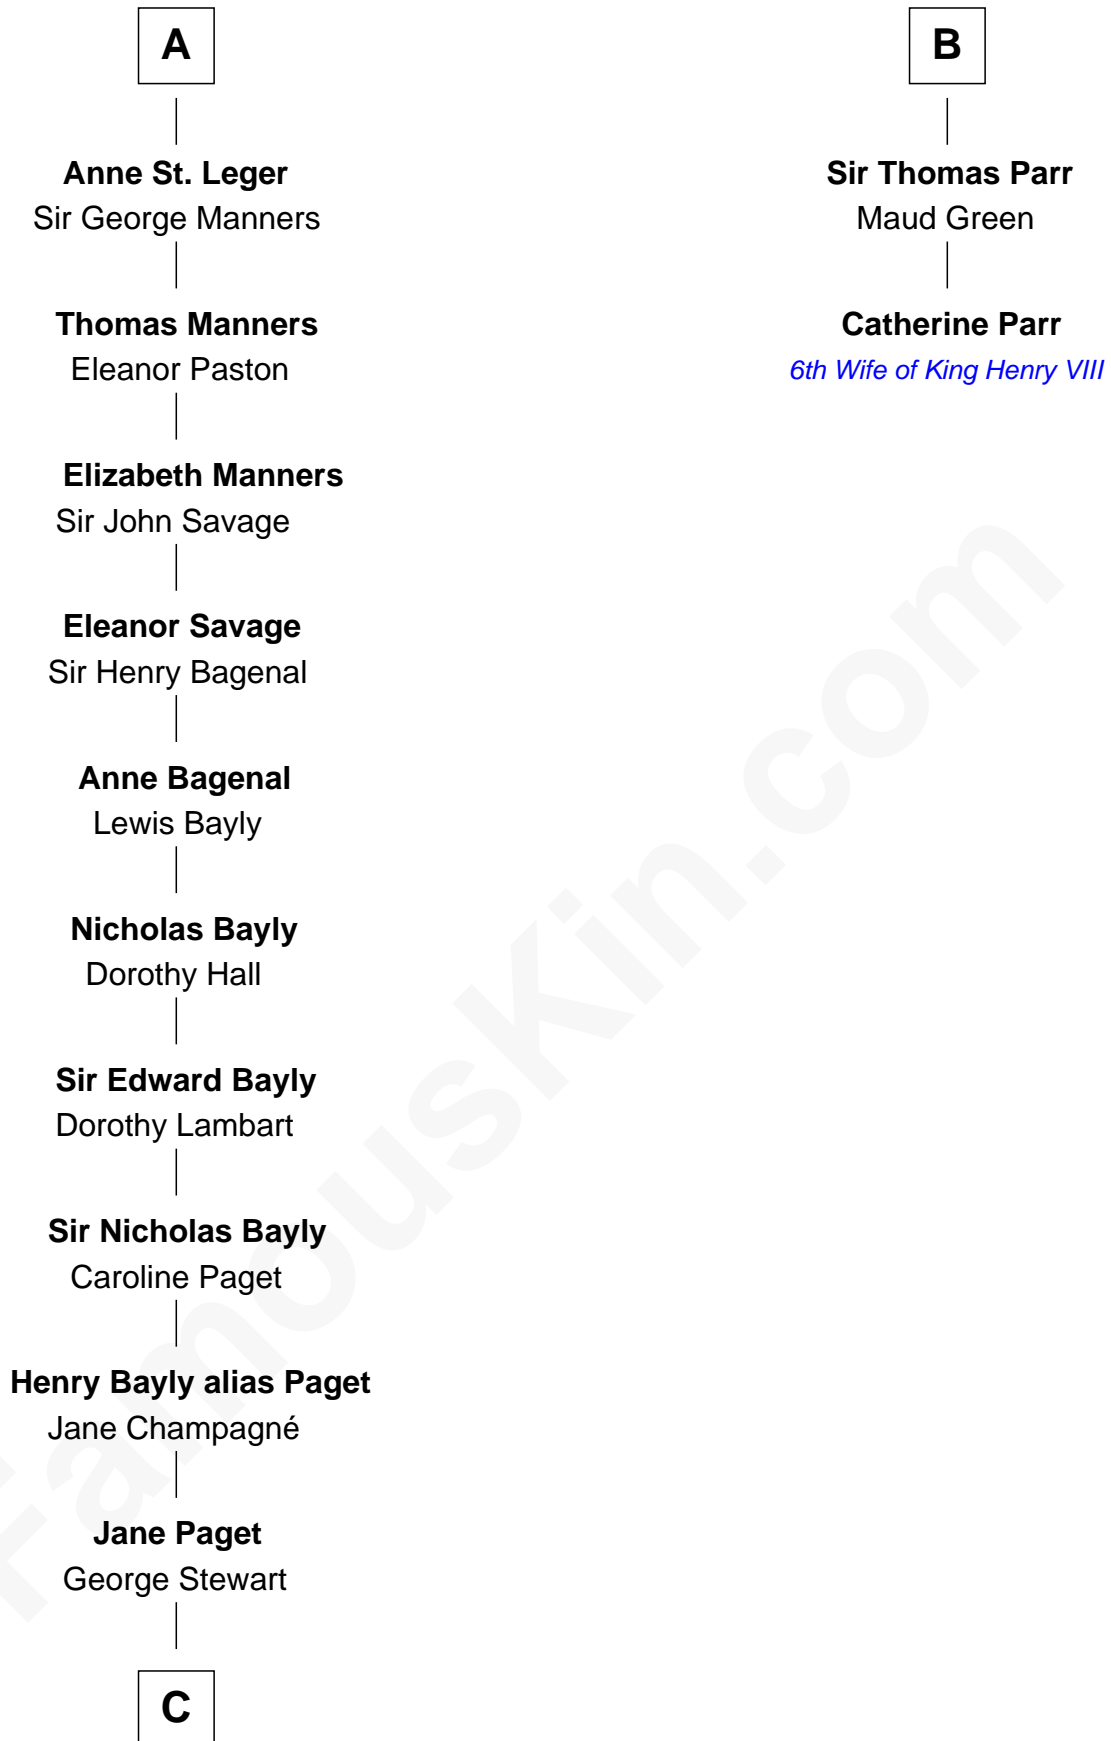

Agnes Crophull

John Parr

Sir Thomas Parr

Alice Tunstall

Sir William Parr

Elizabeth FitzHugh

B

C

—
Jane Stewart

Sir George Spencer-Churchill

—
Sir John Winston Spencer-Churchill

Frances Anne Emily Vane

—
Randolph Henry Spencer-Churchill

Jeanette Jerome

—
Sir Winston Churchill

Prime Minister of the United Kingdom