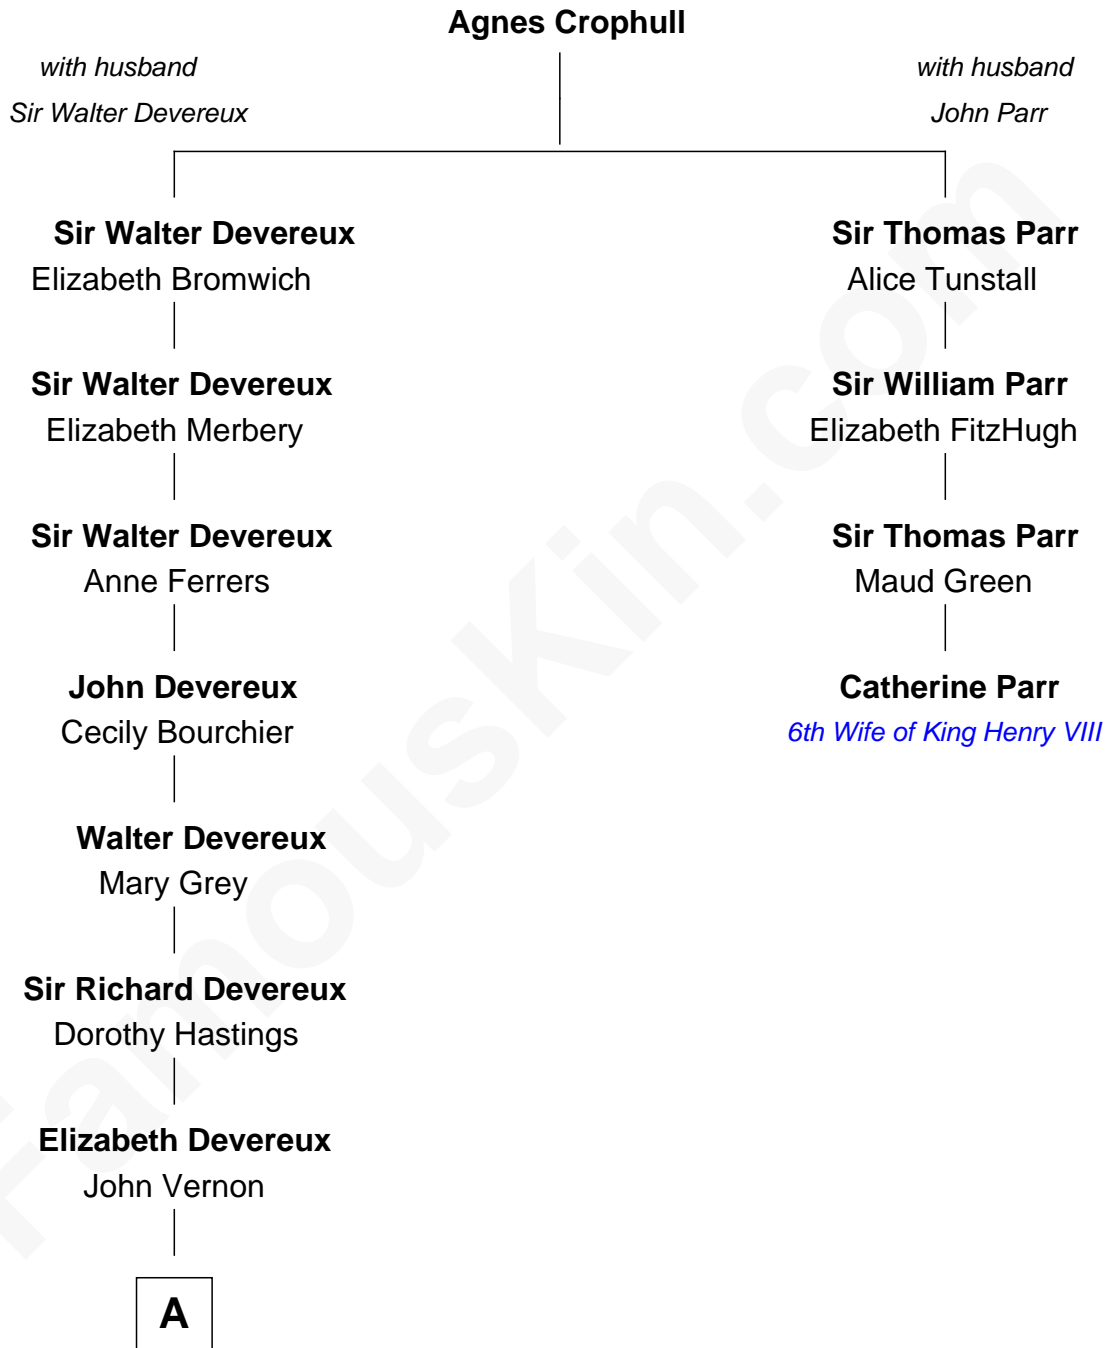

FamousKin.com

Relationship Chart of

Sir Winston Churchill

Prime Minister of the United Kingdom

3rd cousin 14 times removed of

Catherine Parr

6th Wife of King Henry VIII

A

Elizabeth Vernon

Henry Wriothesley

Thomas Wriothesley

Rachel Massüe de Ruvigny

Rachel Wriothesley

William Russell

Sir Wriothesley Russell

Elizabeth Howland