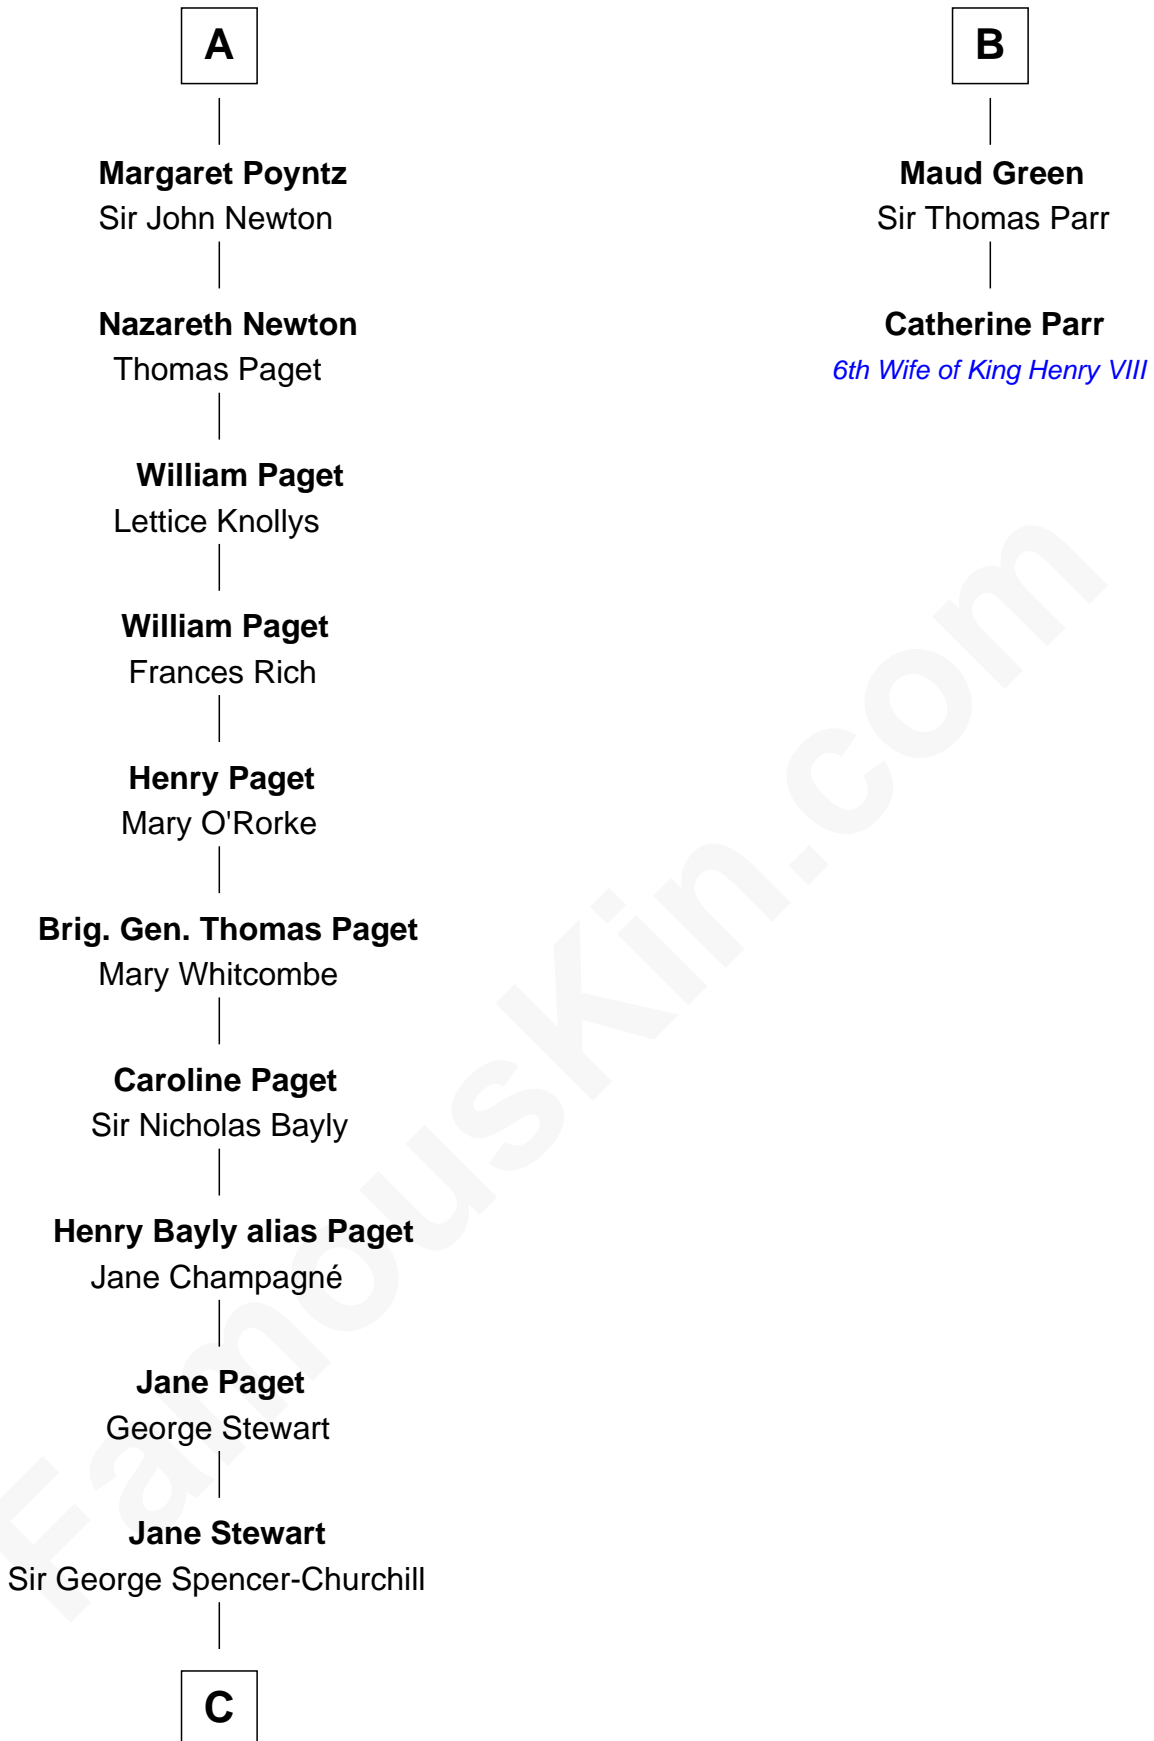

FamousKin.com

Relationship Chart of

Sir Winston Churchill

Prime Minister of the United Kingdom

8th cousin 11 times removed of

Catherine Parr

6th Wife of King Henry VIII

Humphrey de Bohun

Humphrey de Bohun

Elizabeth Plantagenet

Eleanor de Bohun

Sir James le Boteler

Pernel le Boteler

Sir Gilbert Talbot

Sir Richard Talbot

Ankaret le Strange

Mary Talbot

Sir Thomas Greene

Sir Thomas Greene

Marine Bellers

Sir Thomas Green

Joan Fogge

B

C