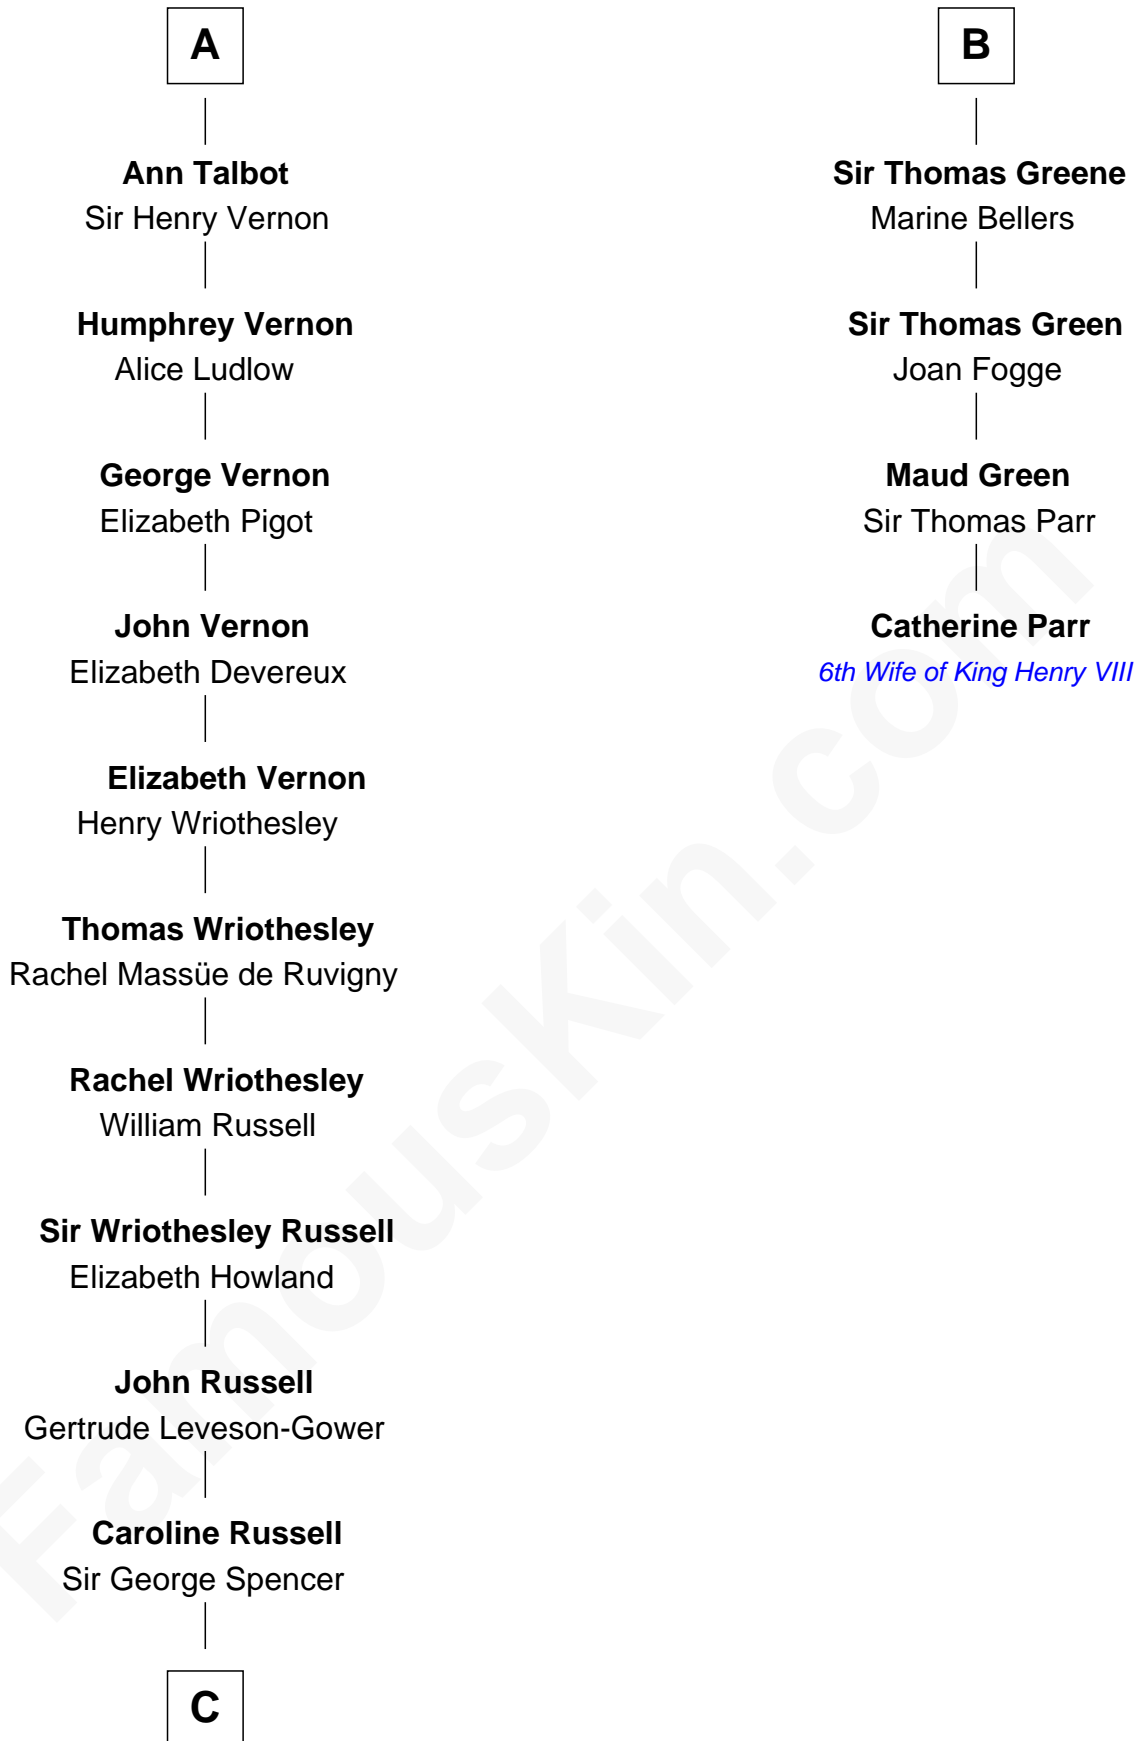

FamousKin.com

Relationship Chart of

Sir Winston Churchill

Prime Minister of the United Kingdom

10th cousin 11 times removed of

Catherine Parr

6th Wife of King Henry VIII

Sir Geoffrey FitzPiers

Aveline de Clare

C

George Spencer

Susan Stewart

Sir George Spencer-Churchill

Jane Stewart

Sir John Winston Spencer-Churchill

Frances Anne Emily Vane