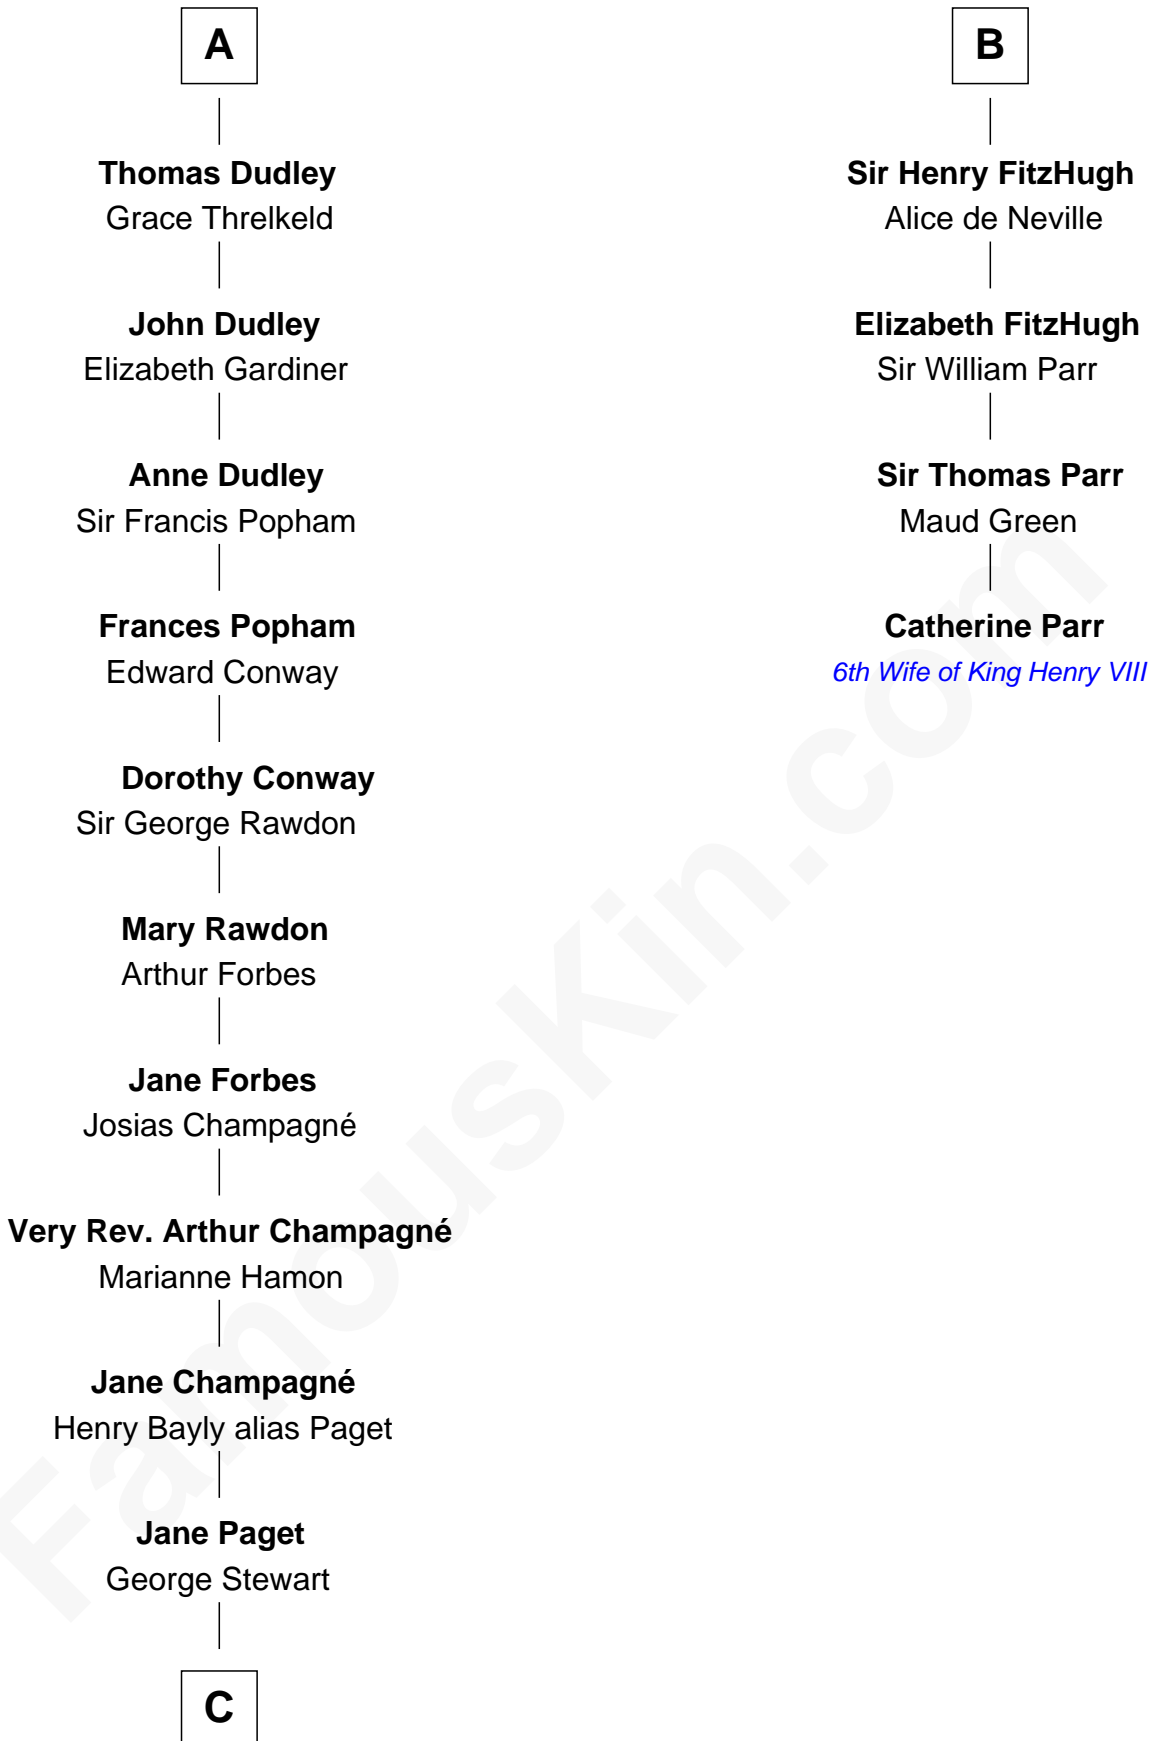

FamousKin.com

Relationship Chart of

Sir Winston Churchill

Prime Minister of the United Kingdom

10th cousin 10 times removed of

Catherine Parr

6th Wife of King Henry VIII

Sir Richard FitzRoy

Rose de Dover

C

—
Jane Stewart

Sir George Spencer-Churchill

—
Sir John Winston Spencer-Churchill

Frances Anne Emily Vane

—
Randolph Henry Spencer-Churchill

Jeanette Jerome