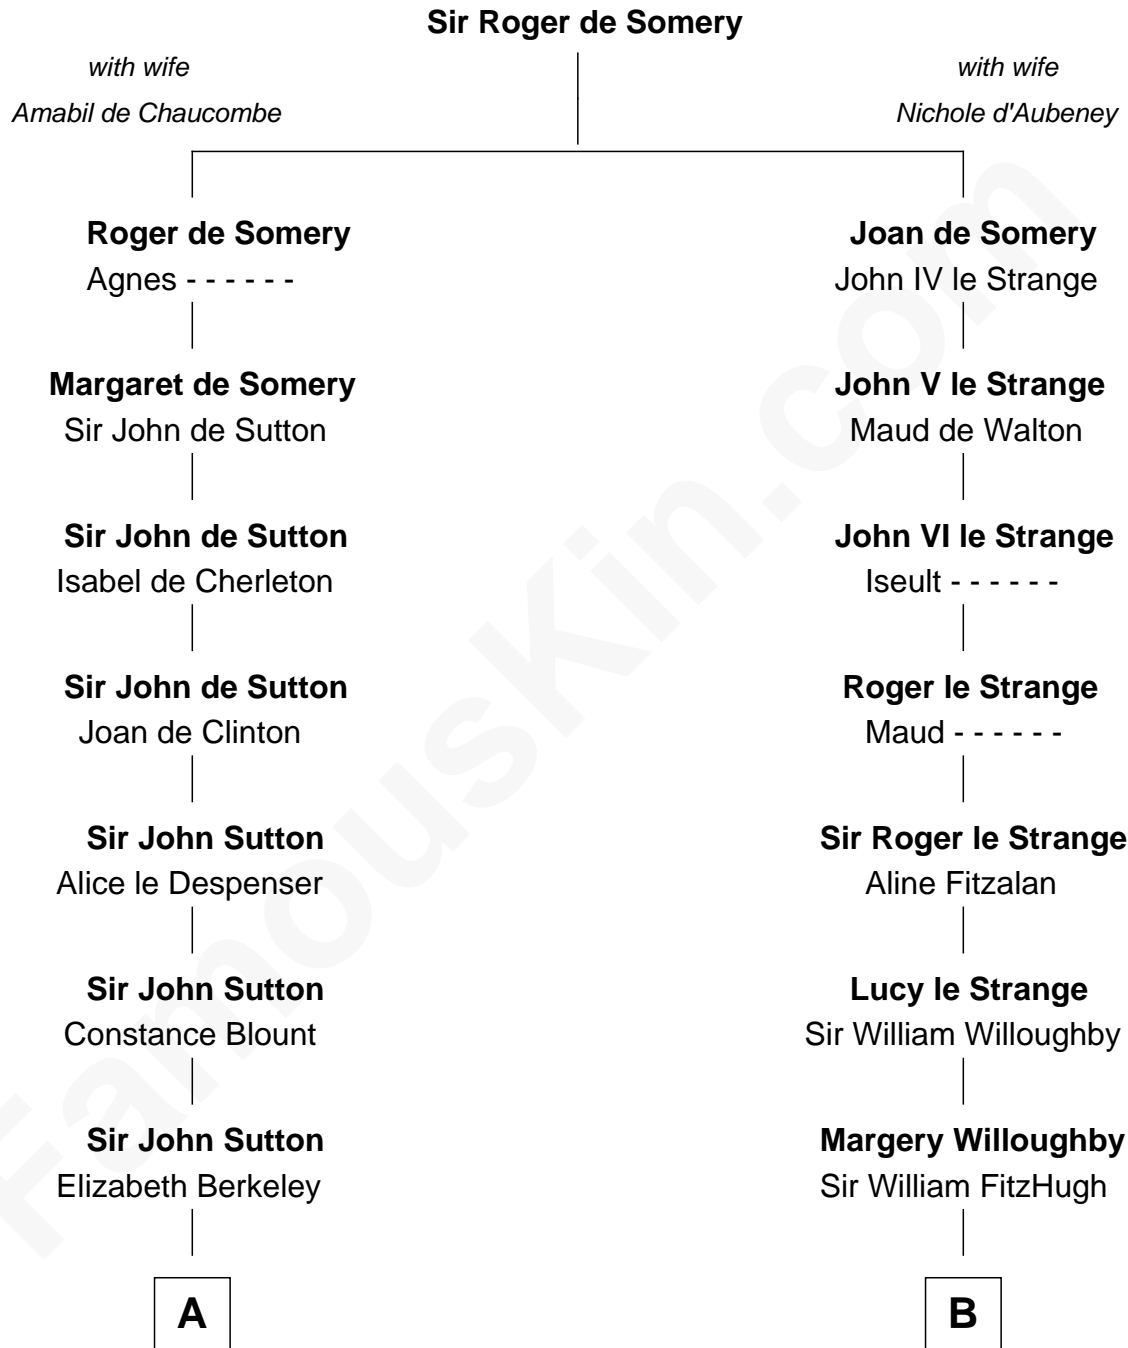

FamousKin.com

Relationship Chart of

Sir Winston Churchill

Prime Minister of the United Kingdom

10th cousin 11 times removed of

Catherine Parr

6th Wife of King Henry VIII

C