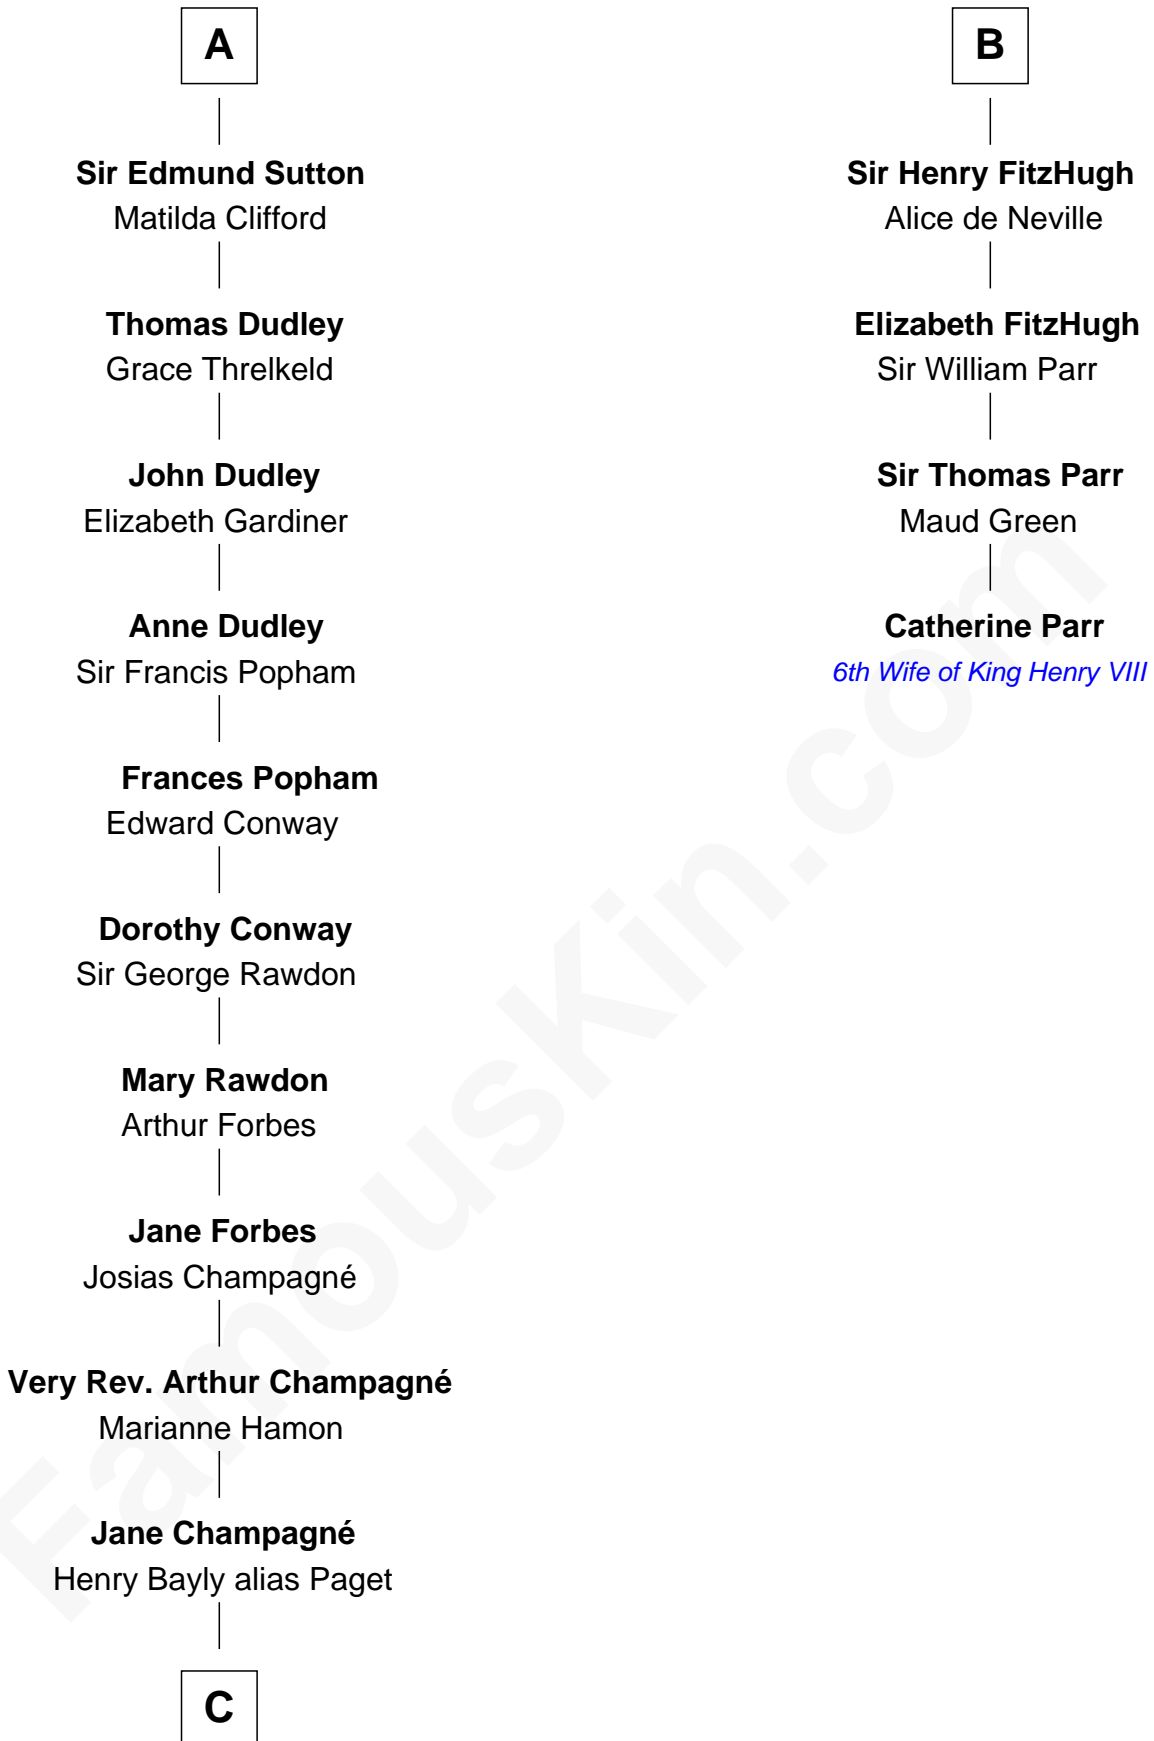

FamousKin.com

Relationship Chart of

Sir Winston Churchill

Prime Minister of the United Kingdom

10th cousin 11 times removed of

Catherine Parr

6th Wife of King Henry VIII

C