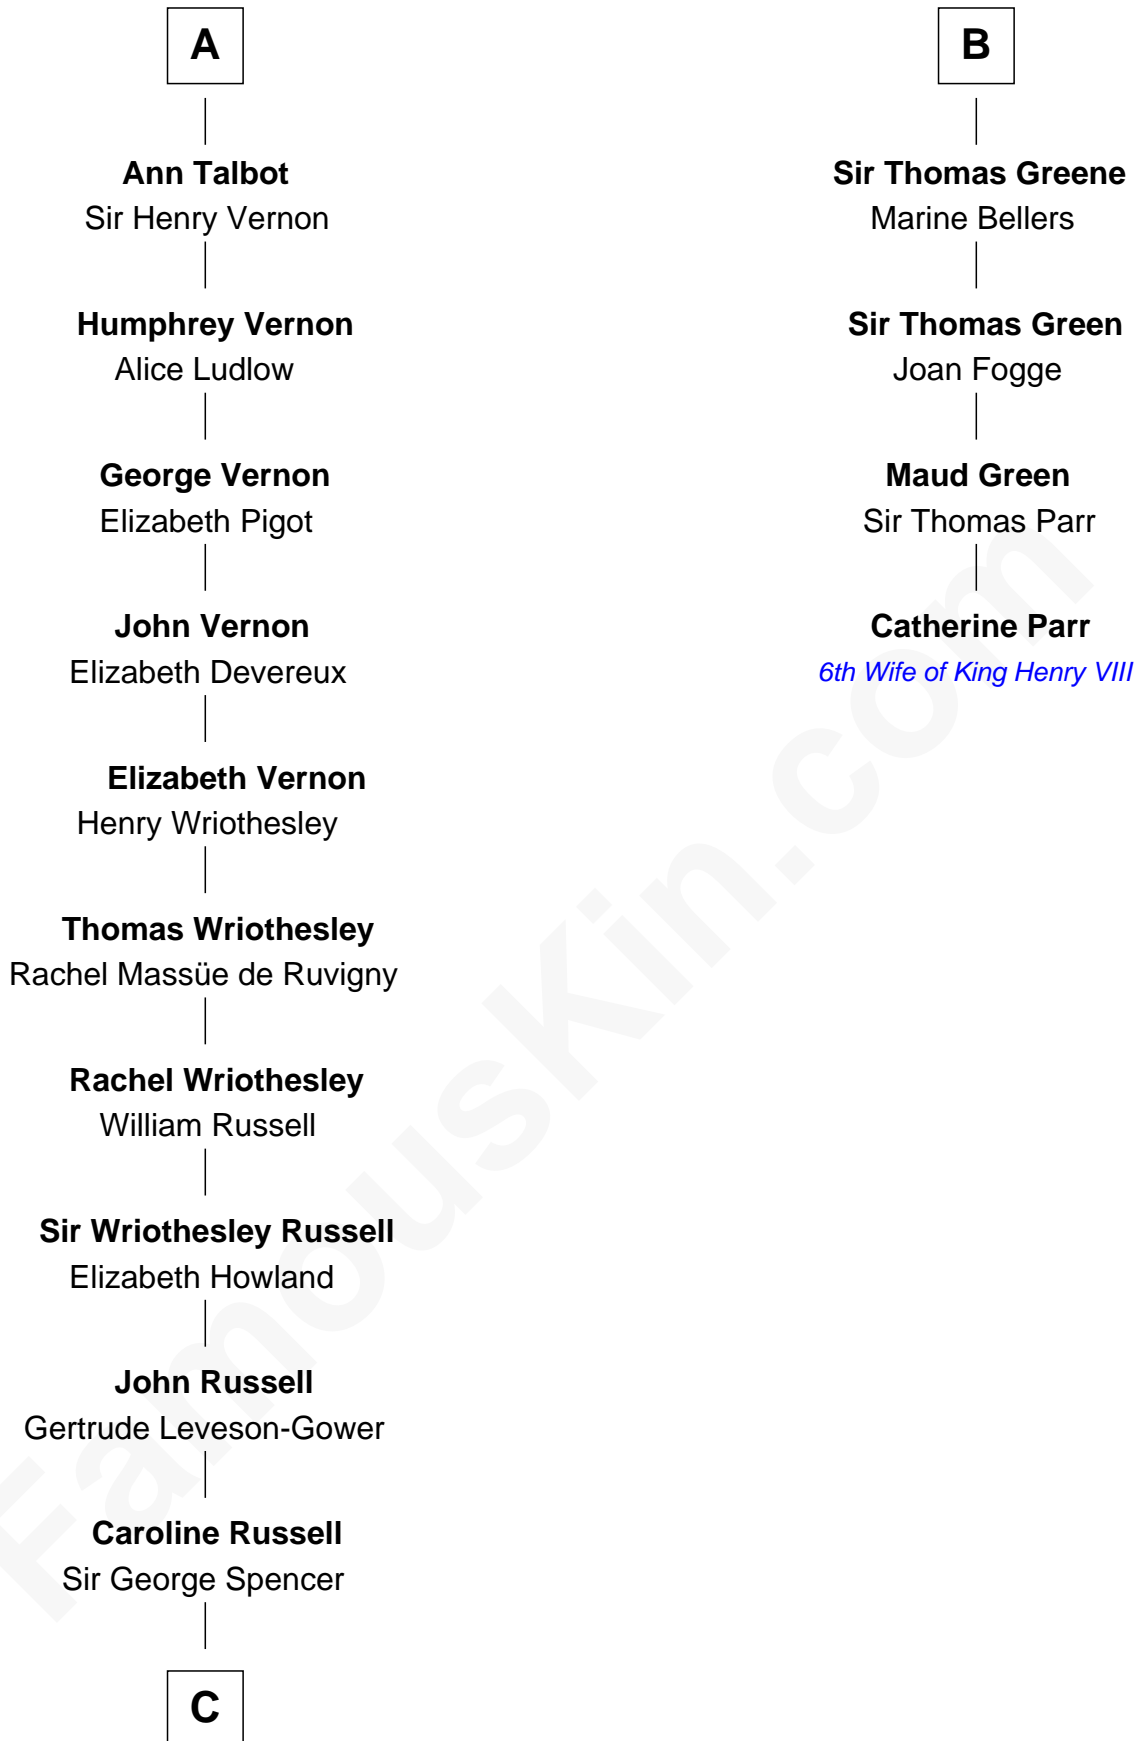

FamousKin.com

Relationship Chart of

Sir Winston Churchill

Prime Minister of the United Kingdom

10th cousin 11 times removed of

Catherine Parr

6th Wife of King Henry VIII

C

George Spencer

Susan Stewart

Sir George Spencer-Churchill

Jane Stewart

Sir John Winston Spencer-Churchill

Frances Anne Emily Vane

Randolph Henry Spencer-Churchill

Jeanette Jerome