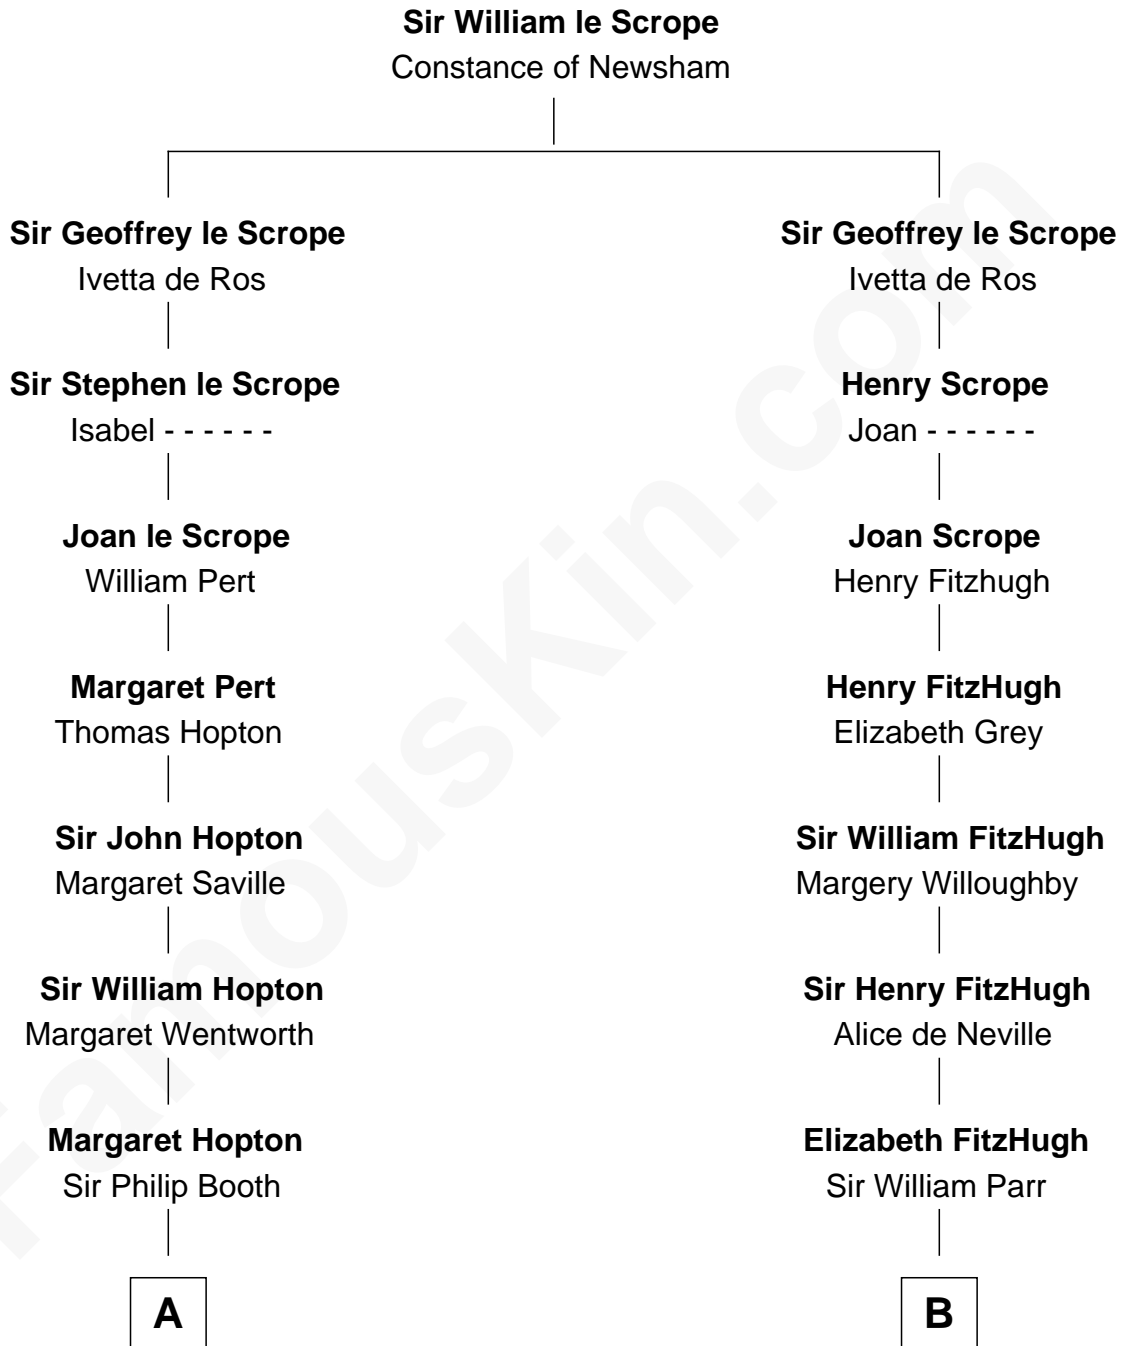

FamousKin.com

Relationship Chart of

Sir Winston Churchill

Prime Minister of the United Kingdom

8th cousin 13 times removed of

Catherine Parr

6th Wife of King Henry VIII

C

George Spencer

Susan Stewart

Sir George Spencer-Churchill

Jane Stewart

Sir John Winston Spencer-Churchill

Frances Anne Emily Vane

Randolph Henry Spencer-Churchill

Jeanette Jerome