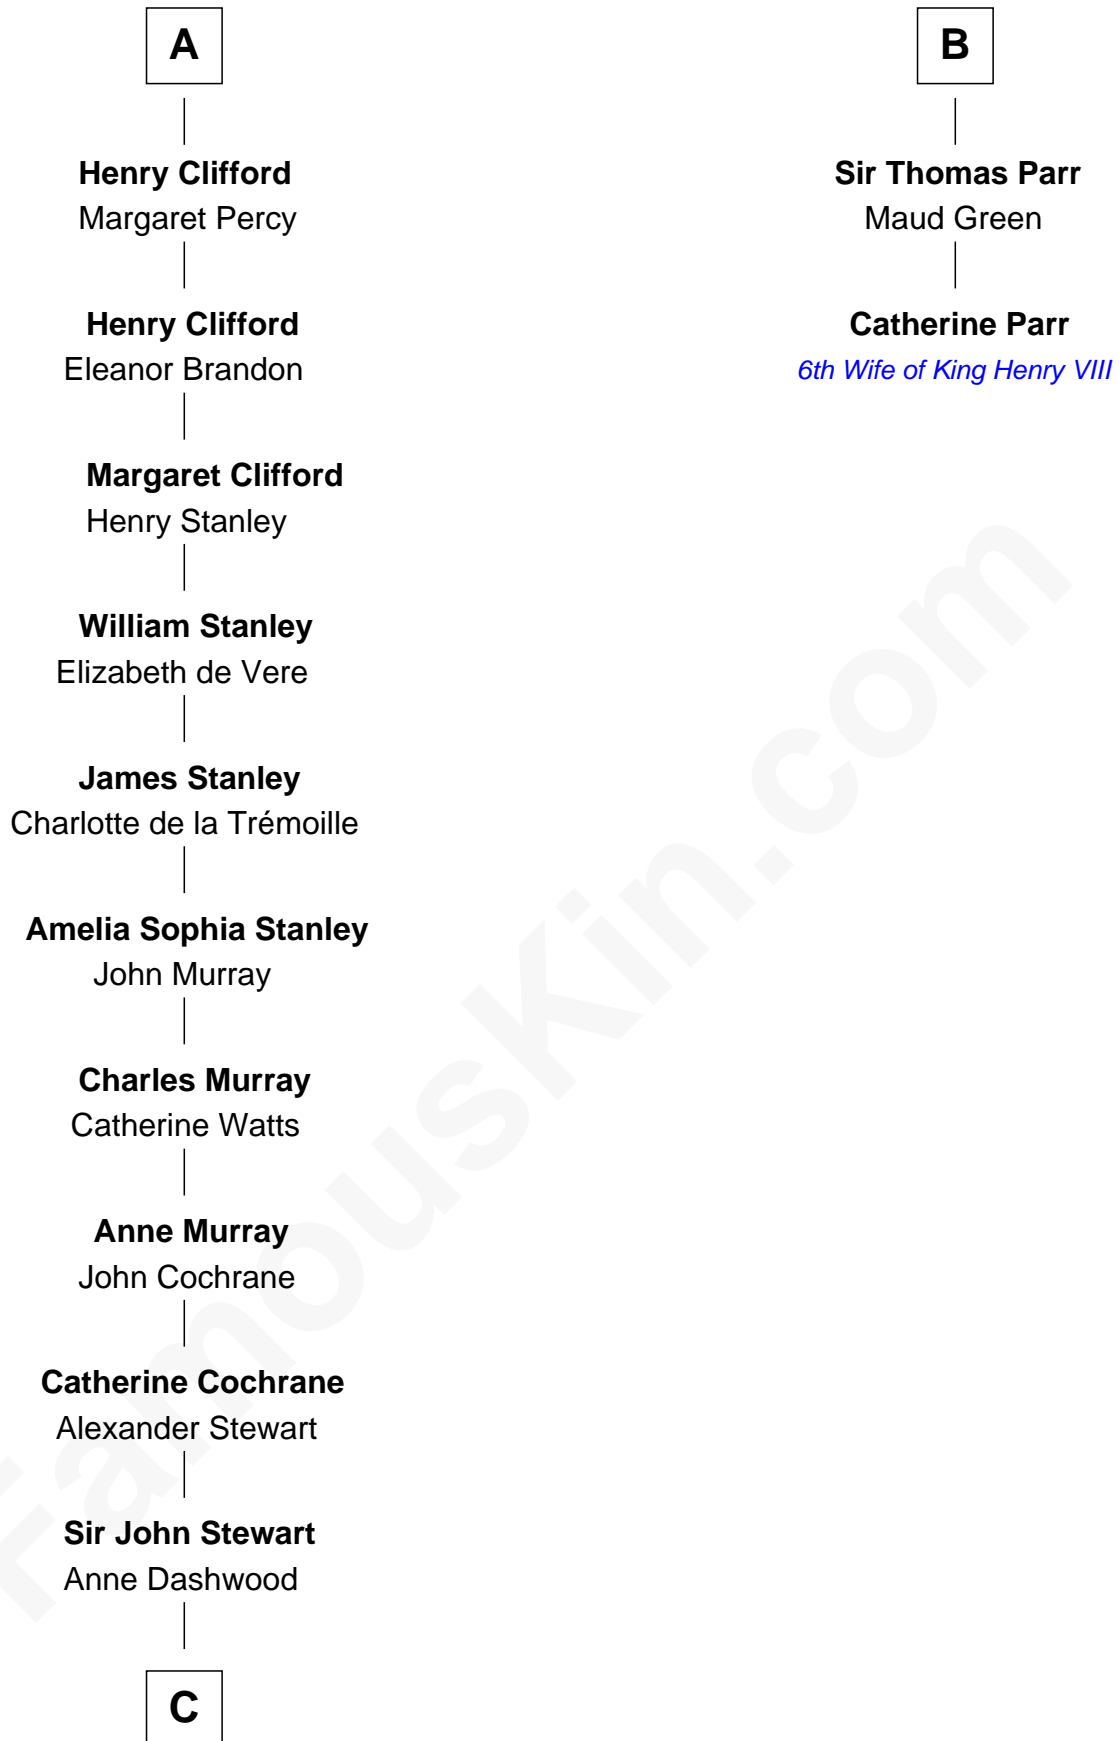

## Relationship Chart of

### Sir Winston Churchill

*Prime Minister of the United Kingdom*

8th cousin 13 times removed of

**Catherine Parr**

*6th Wife of King Henry VIII*

Henry FitzRandolph

-----

**C**

—  
**Susan Stewart**  
George Spencer

—  
**Sir George Spencer-Churchill**  
Jane Stewart

—  
**Sir John Winston Spencer-Churchill**  
Frances Anne Emily Vane

—  
**Randolph Henry Spencer-Churchill**  
Jeanette Jerome