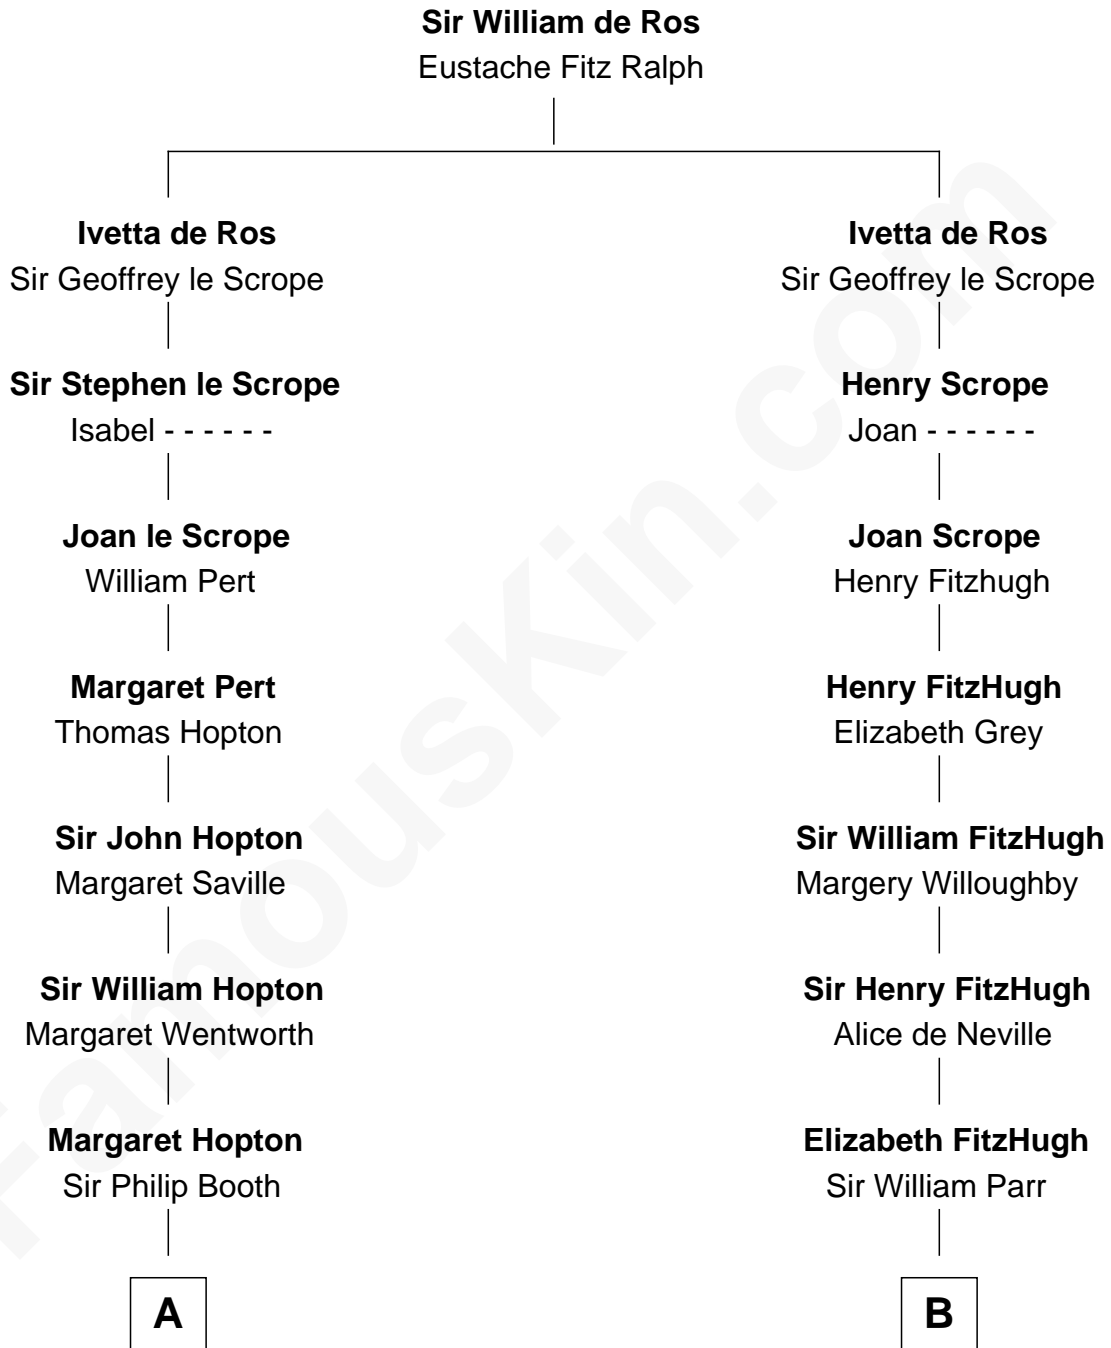

FamousKin.com

Relationship Chart of

Sir Winston Churchill

Prime Minister of the United Kingdom

8th cousin 13 times removed of

Catherine Parr

6th Wife of King Henry VIII

C

George Spencer

Susan Stewart

Sir George Spencer-Churchill

Jane Stewart

Sir John Winston Spencer-Churchill

Frances Anne Emily Vane

Randolph Henry Spencer-Churchill

Jeanette Jerome