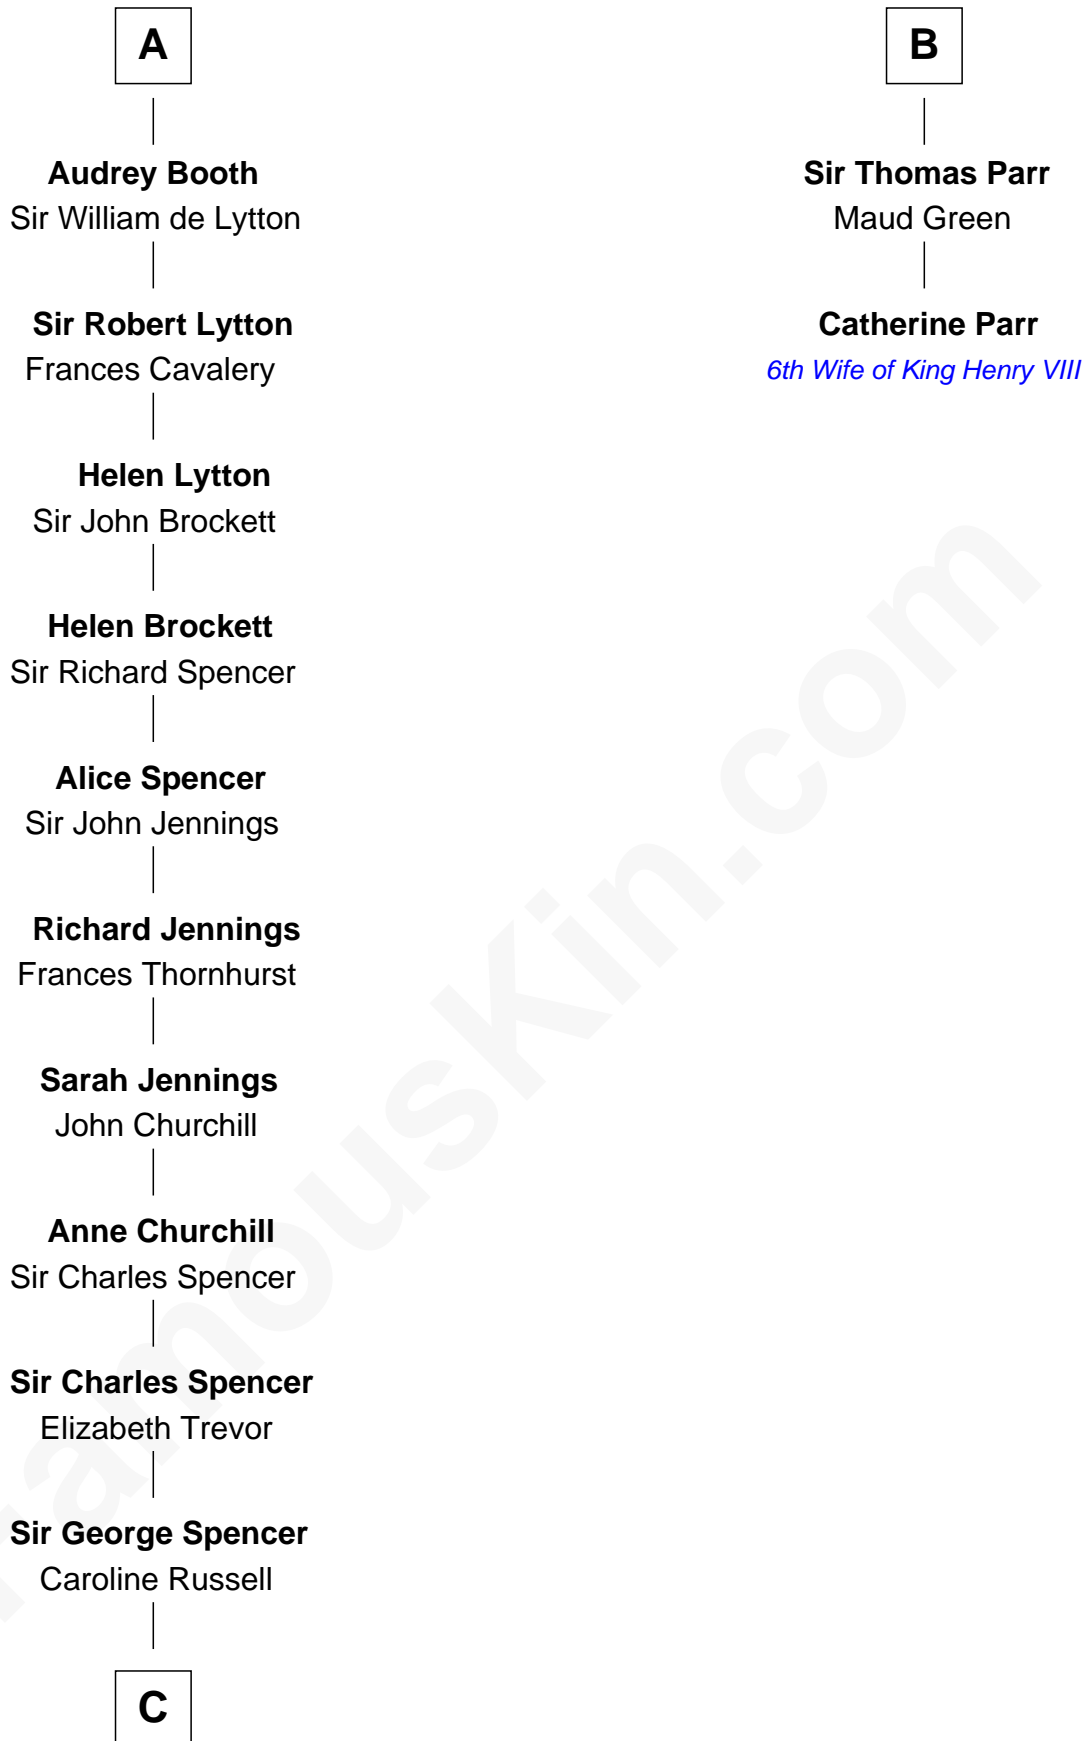

FamousKin.com

Relationship Chart of

Sir Winston Churchill

Prime Minister of the United Kingdom

8th cousin 13 times removed of

Catherine Parr

6th Wife of King Henry VIII

C

George Spencer

Susan Stewart

Sir George Spencer-Churchill

Jane Stewart

Sir John Winston Spencer-Churchill

Frances Anne Emily Vane

Randolph Henry Spencer-Churchill

Jeanette Jerome