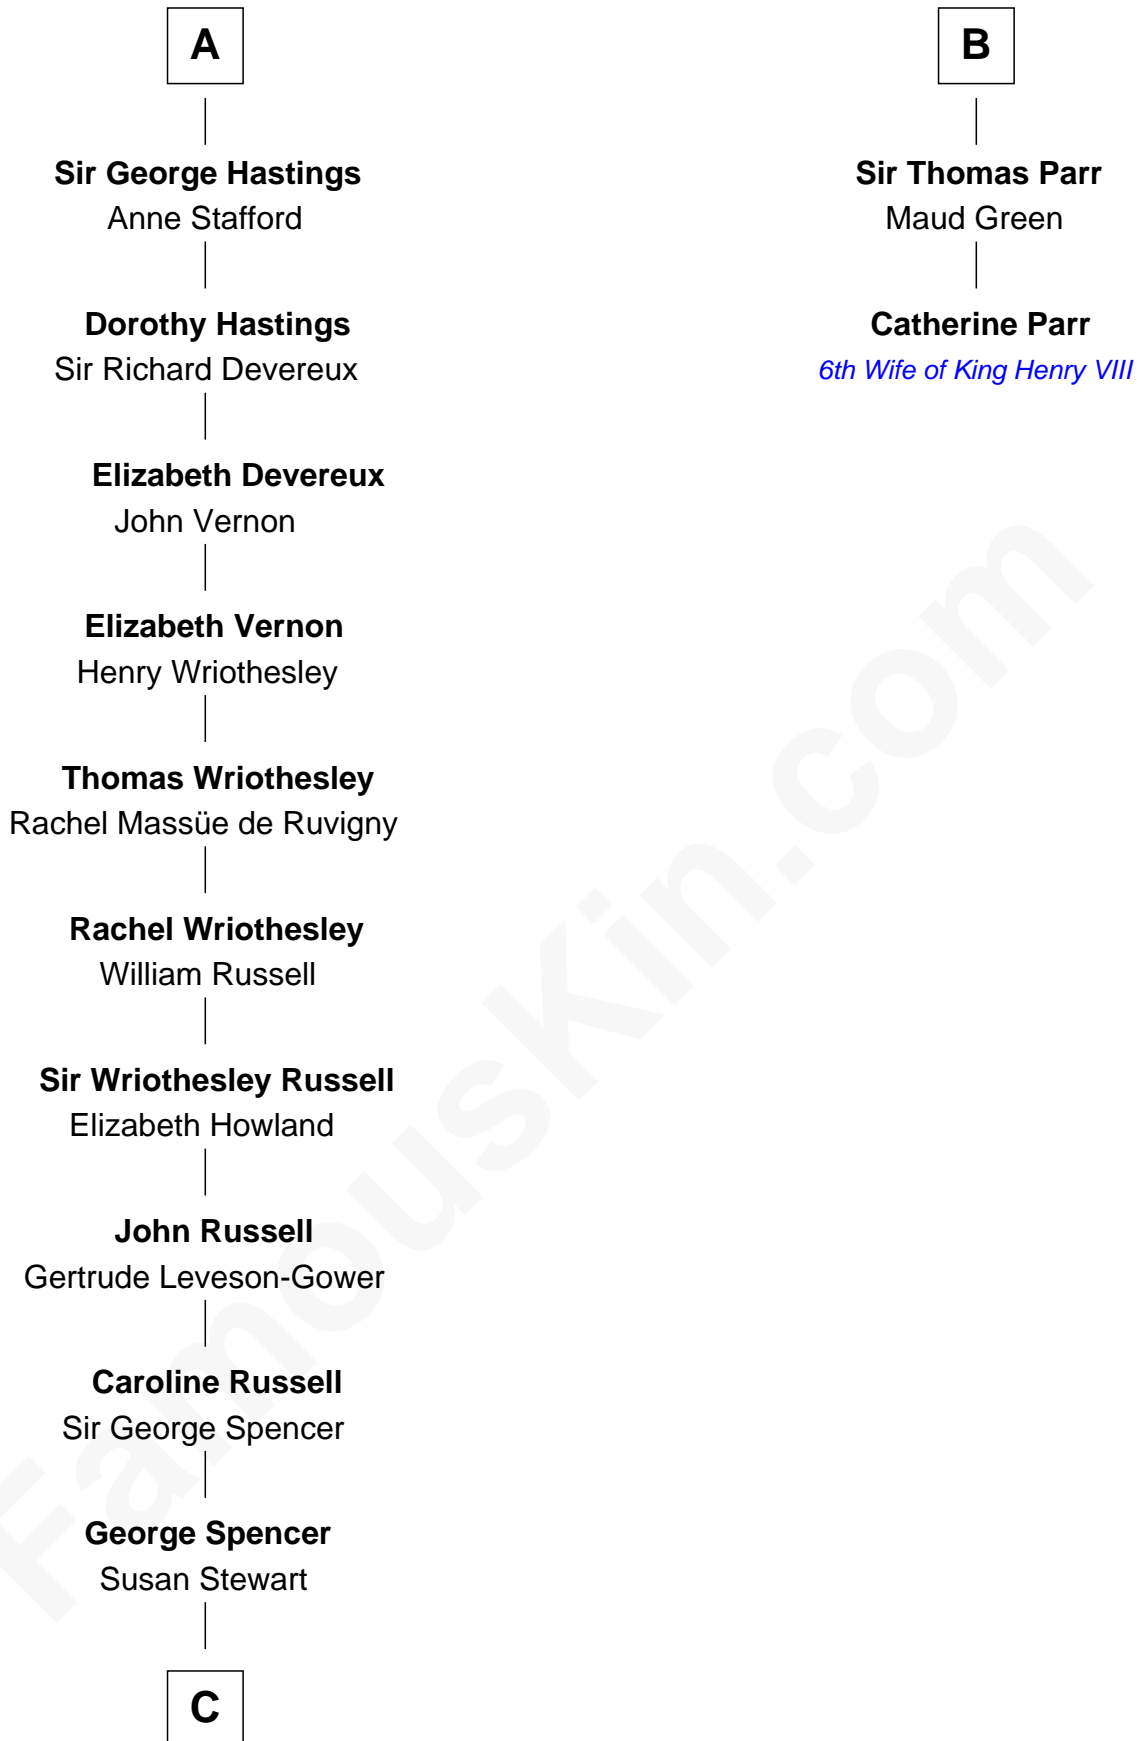

FamousKin.com

Relationship Chart of

Sir Winston Churchill

Prime Minister of the United Kingdom

8th cousin 12 times removed of

Catherine Parr

6th Wife of King Henry VIII

C

—
Sir George Spencer-Churchill

Jane Stewart

—
Sir John Winston Spencer-Churchill

Frances Anne Emily Vane

—
Randolph Henry Spencer-Churchill

Jeanette Jerome

—
Sir Winston Churchill

Prime Minister of the United Kingdom