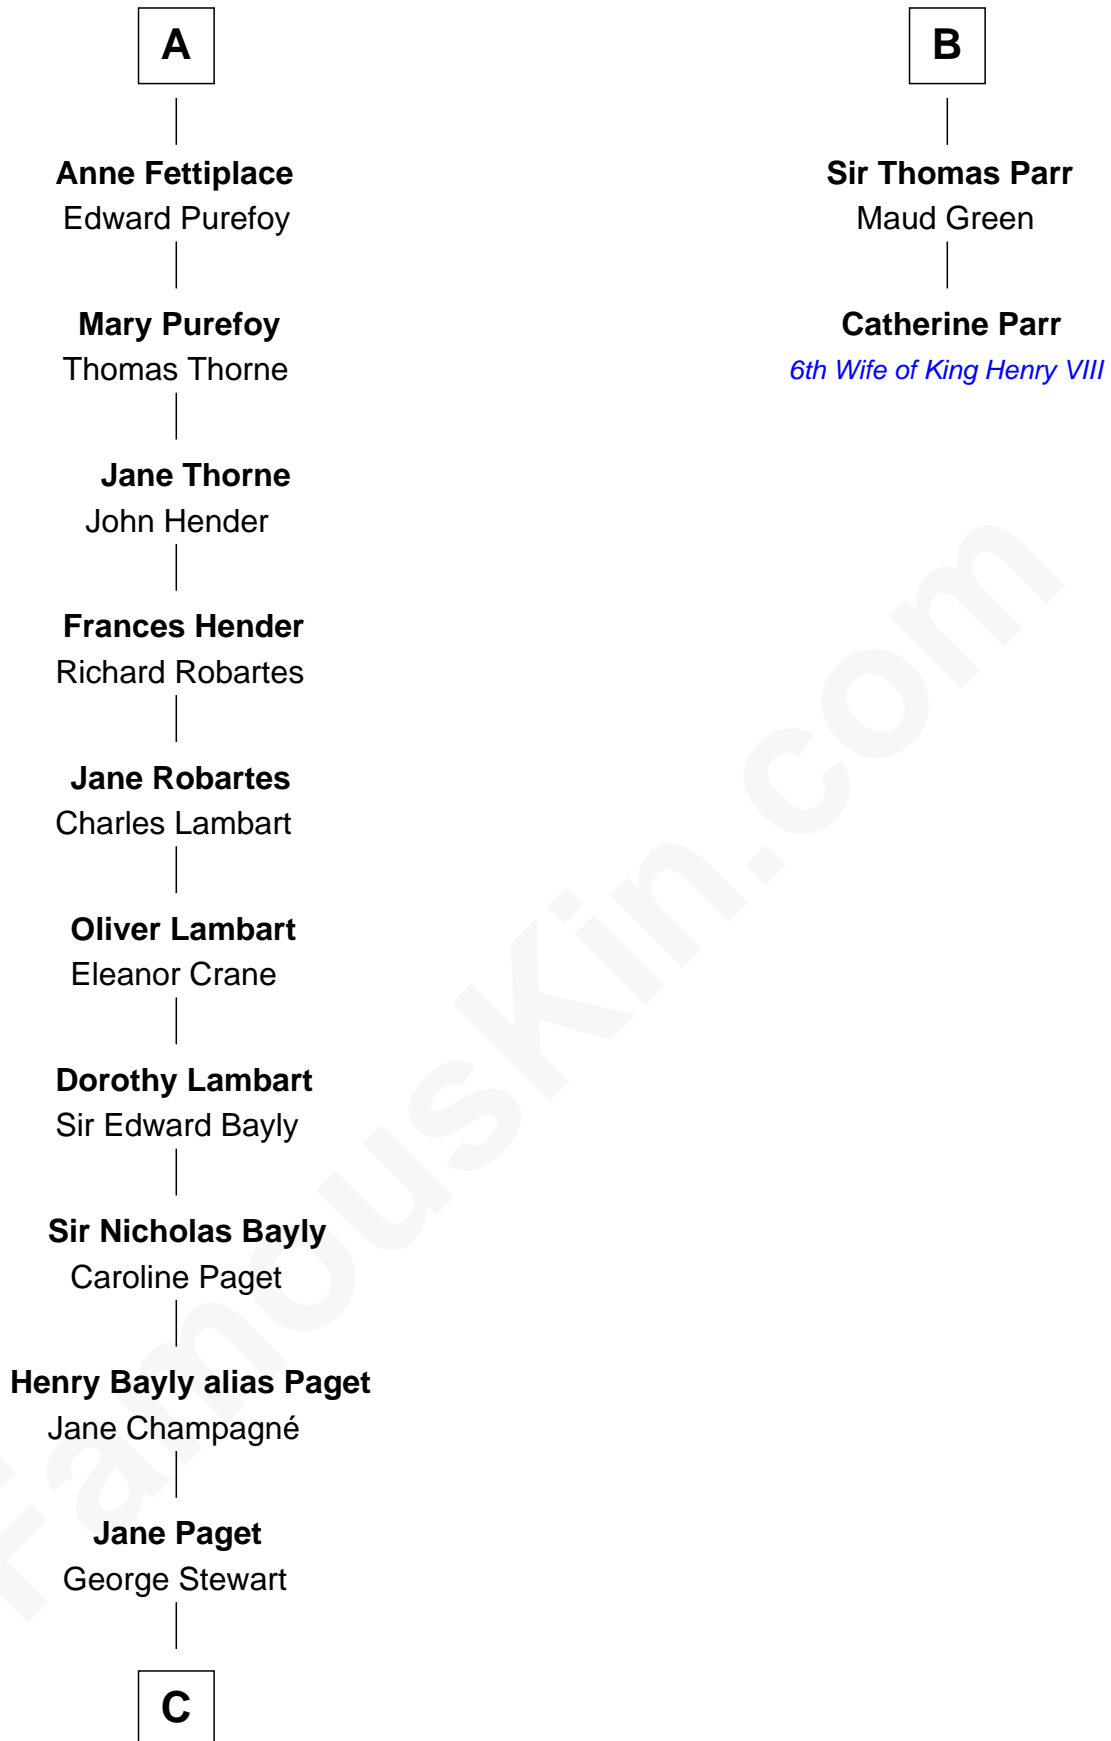

## Relationship Chart of

### Sir Winston Churchill

*Prime Minister of the United Kingdom*

8th cousin 12 times removed of

**Catherine Parr**

*6th Wife of King Henry VIII*

**Sir Thomas de Furnival**

**C**

—  
**Jane Stewart**

Sir George Spencer-Churchill

—  
**Sir John Winston Spencer-Churchill**

Frances Anne Emily Vane

—  
**Randolph Henry Spencer-Churchill**

Jeanette Jerome

—  
**Sir Winston Churchill**

*Prime Minister of the United Kingdom*