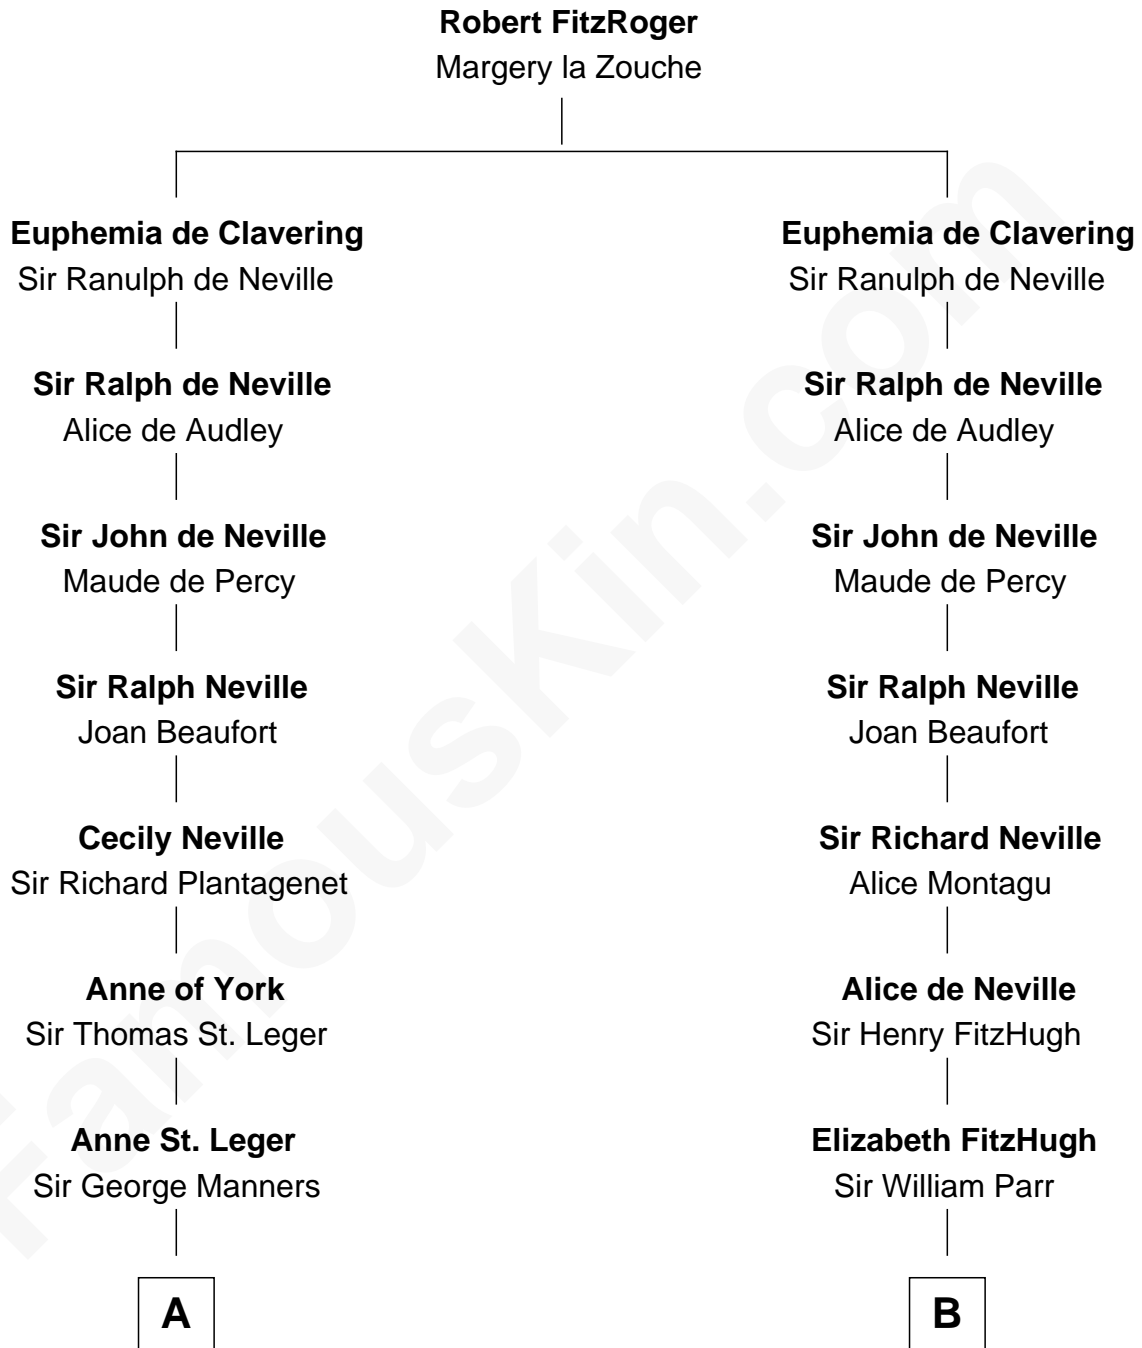

FamousKin.com

Relationship Chart of

Sir Winston Churchill

Prime Minister of the United Kingdom

8th cousin 11 times removed of

Catherine Parr

6th Wife of King Henry VIII

C

—
Sir John Winston Spencer-Churchill

Frances Anne Emily Vane

—
Randolph Henry Spencer-Churchill

Jeanette Jerome

—
Sir Winston Churchill

Prime Minister of the United Kingdom

FamousKin.com