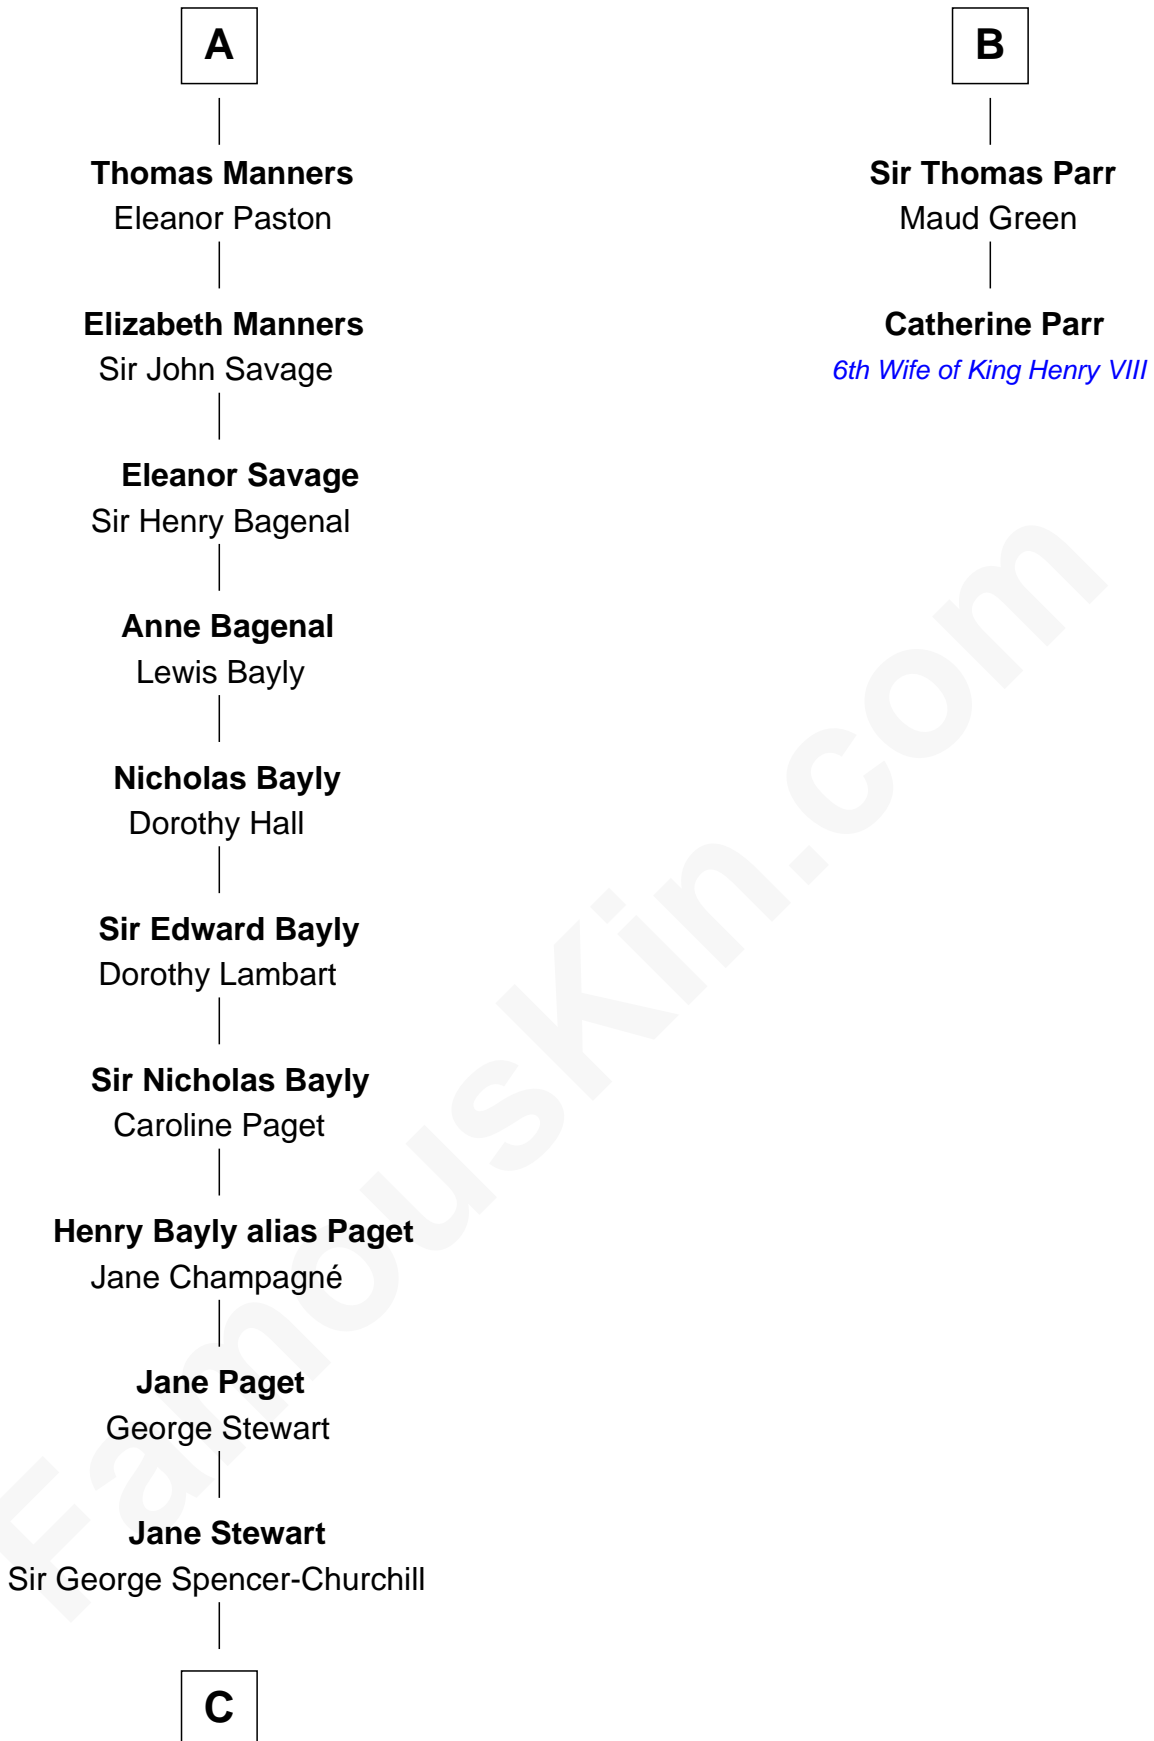

FamousKin.com

Relationship Chart of

Sir Winston Churchill

Prime Minister of the United Kingdom

8th cousin 11 times removed of

Catherine Parr

6th Wife of King Henry VIII

C

—
Sir John Winston Spencer-Churchill

Frances Anne Emily Vane

—
Randolph Henry Spencer-Churchill

Jeanette Jerome

—
Sir Winston Churchill

Prime Minister of the United Kingdom

FamousKin.com