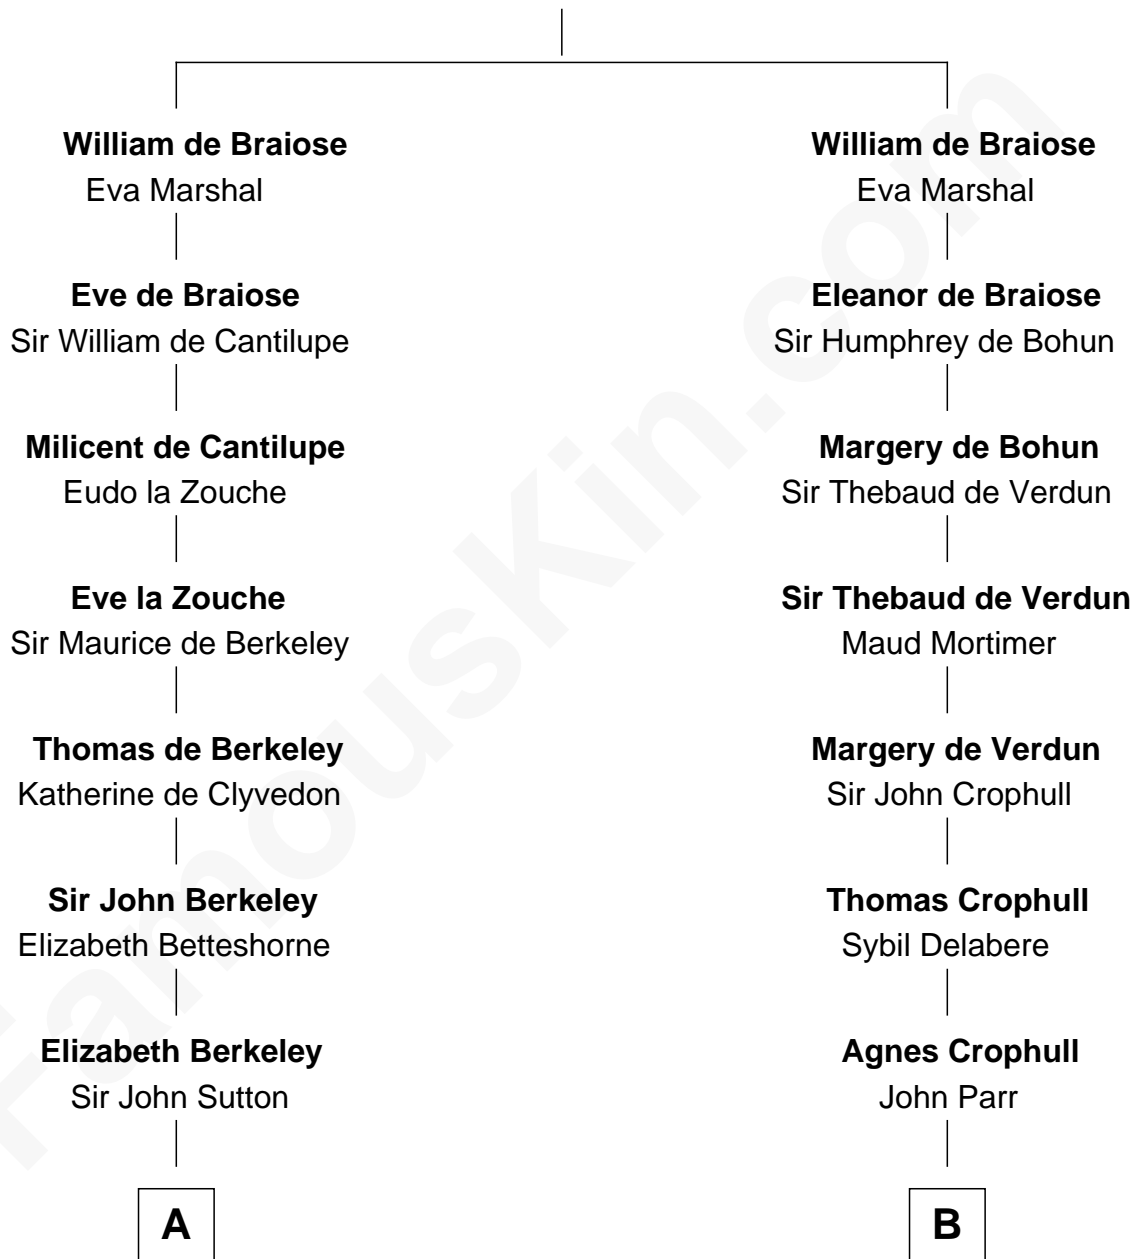

## Relationship Chart of

### Sir Winston Churchill

*Prime Minister of the United Kingdom*

10th cousin 11 times removed of

**Catherine Parr**

*6th Wife of King Henry VIII*

**Reginald de Braiose**

-----

**C**

**Jane Paget**  
George Stewart

**Jane Stewart**  
Sir George Spencer-Churchill

**Sir John Winston Spencer-Churchill**  
Frances Anne Emily Vane

**Randolph Henry Spencer-Churchill**  
Jeanette Jerome

**Sir Winston Churchill**  
*Prime Minister of the United Kingdom*