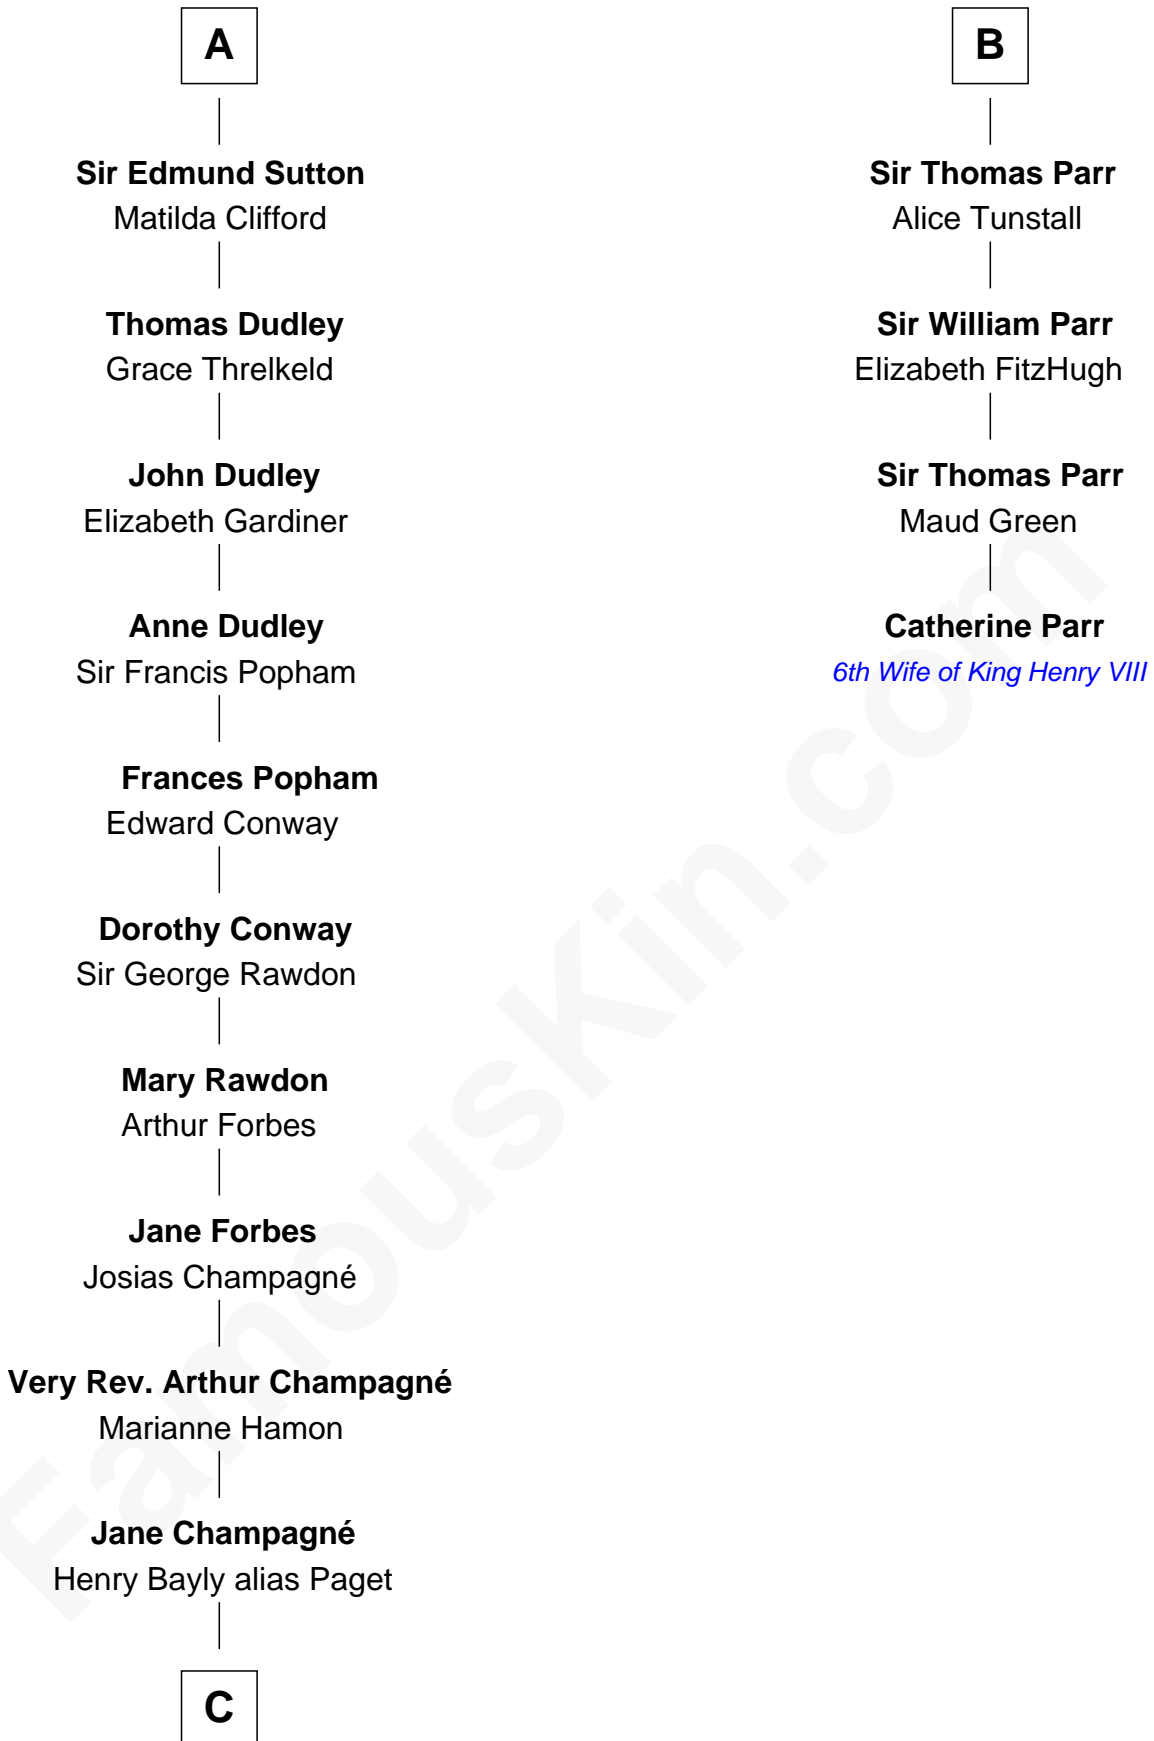

## Relationship Chart of

### Sir Winston Churchill

*Prime Minister of the United Kingdom*

10th cousin 11 times removed of

**Catherine Parr**

*6th Wife of King Henry VIII*

**Reginald de Braiose**

-----

**C**

**Jane Paget**  
George Stewart

**Jane Stewart**  
Sir George Spencer-Churchill

**Sir John Winston Spencer-Churchill**  
Frances Anne Emily Vane

**Randolph Henry Spencer-Churchill**  
Jeanette Jerome

**Sir Winston Churchill**  
*Prime Minister of the United Kingdom*