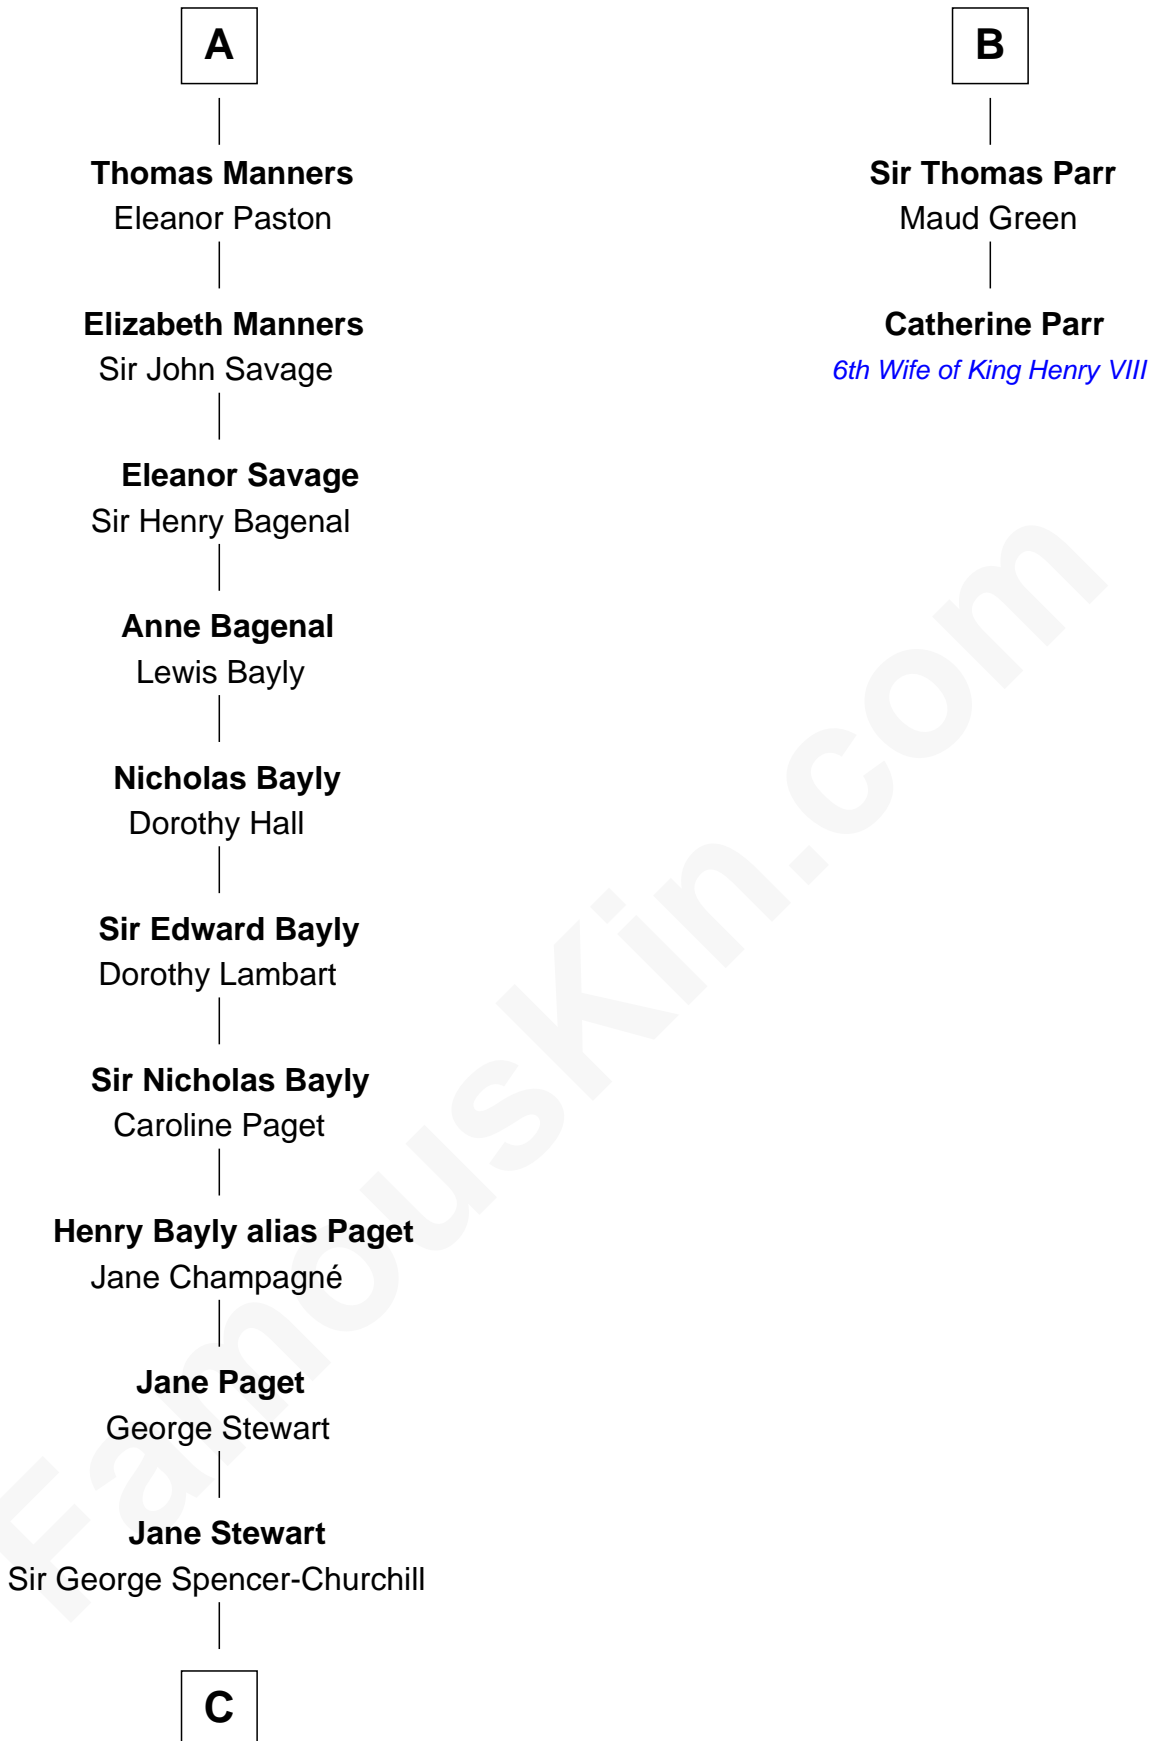

## Relationship Chart of Sir Winston Churchill

*Prime Minister of the United Kingdom*

8th cousin 11 times removed of

**Catherine Parr**

*6th Wife of King Henry VIII*

C

|  
**Sir John Winston Spencer-Churchill**

Frances Anne Emily Vane

|  
**Randolph Henry Spencer-Churchill**

Jeanette Jerome

|  
**Sir Winston Churchill**

*Prime Minister of the United Kingdom*

FamousKin.com