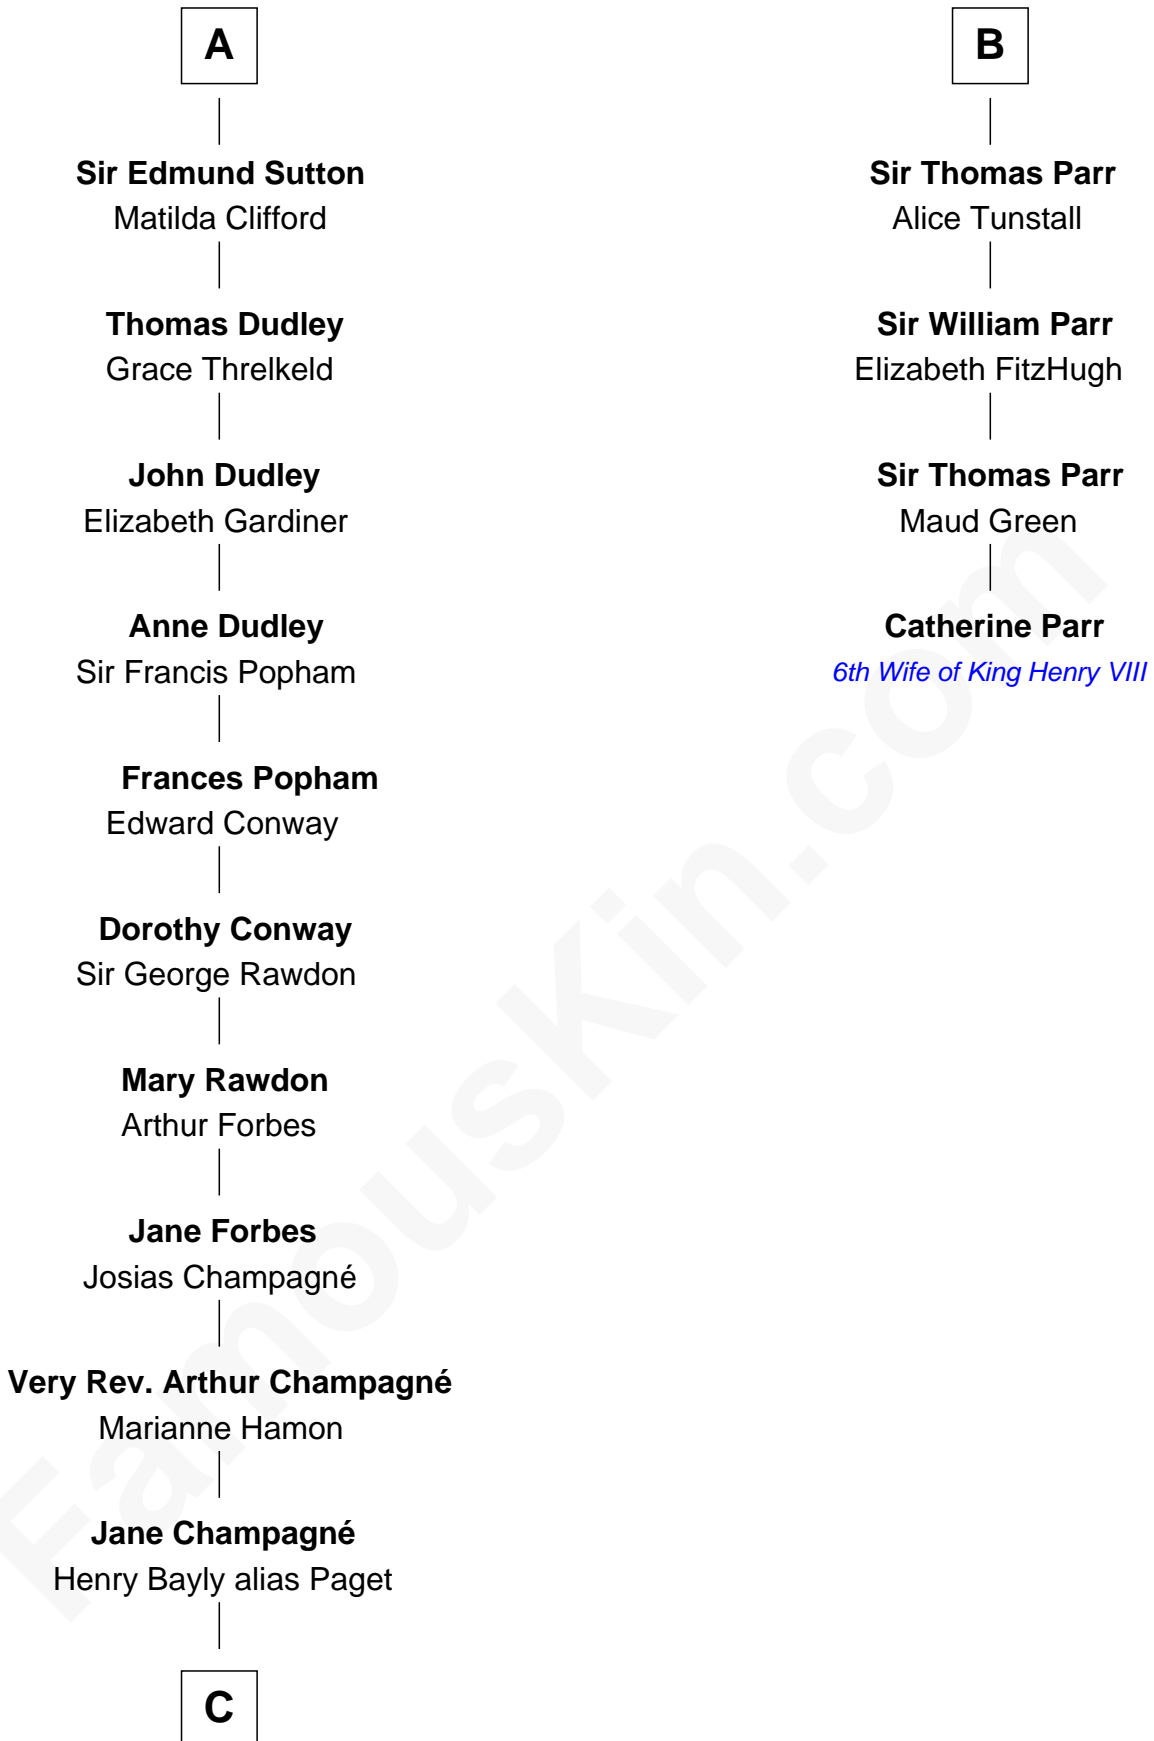

FamousKin.com

Relationship Chart of

Sir Winston Churchill

Prime Minister of the United Kingdom

10th cousin 11 times removed of

Catherine Parr

6th Wife of King Henry VIII

Sir William Marshal

Isabel de Clare

C

Jane Paget
George Stewart

Jane Stewart
Sir George Spencer-Churchill

Sir John Winston Spencer-Churchill
Frances Anne Emily Vane

Randolph Henry Spencer-Churchill
Jeanette Jerome

Sir Winston Churchill
Prime Minister of the United Kingdom