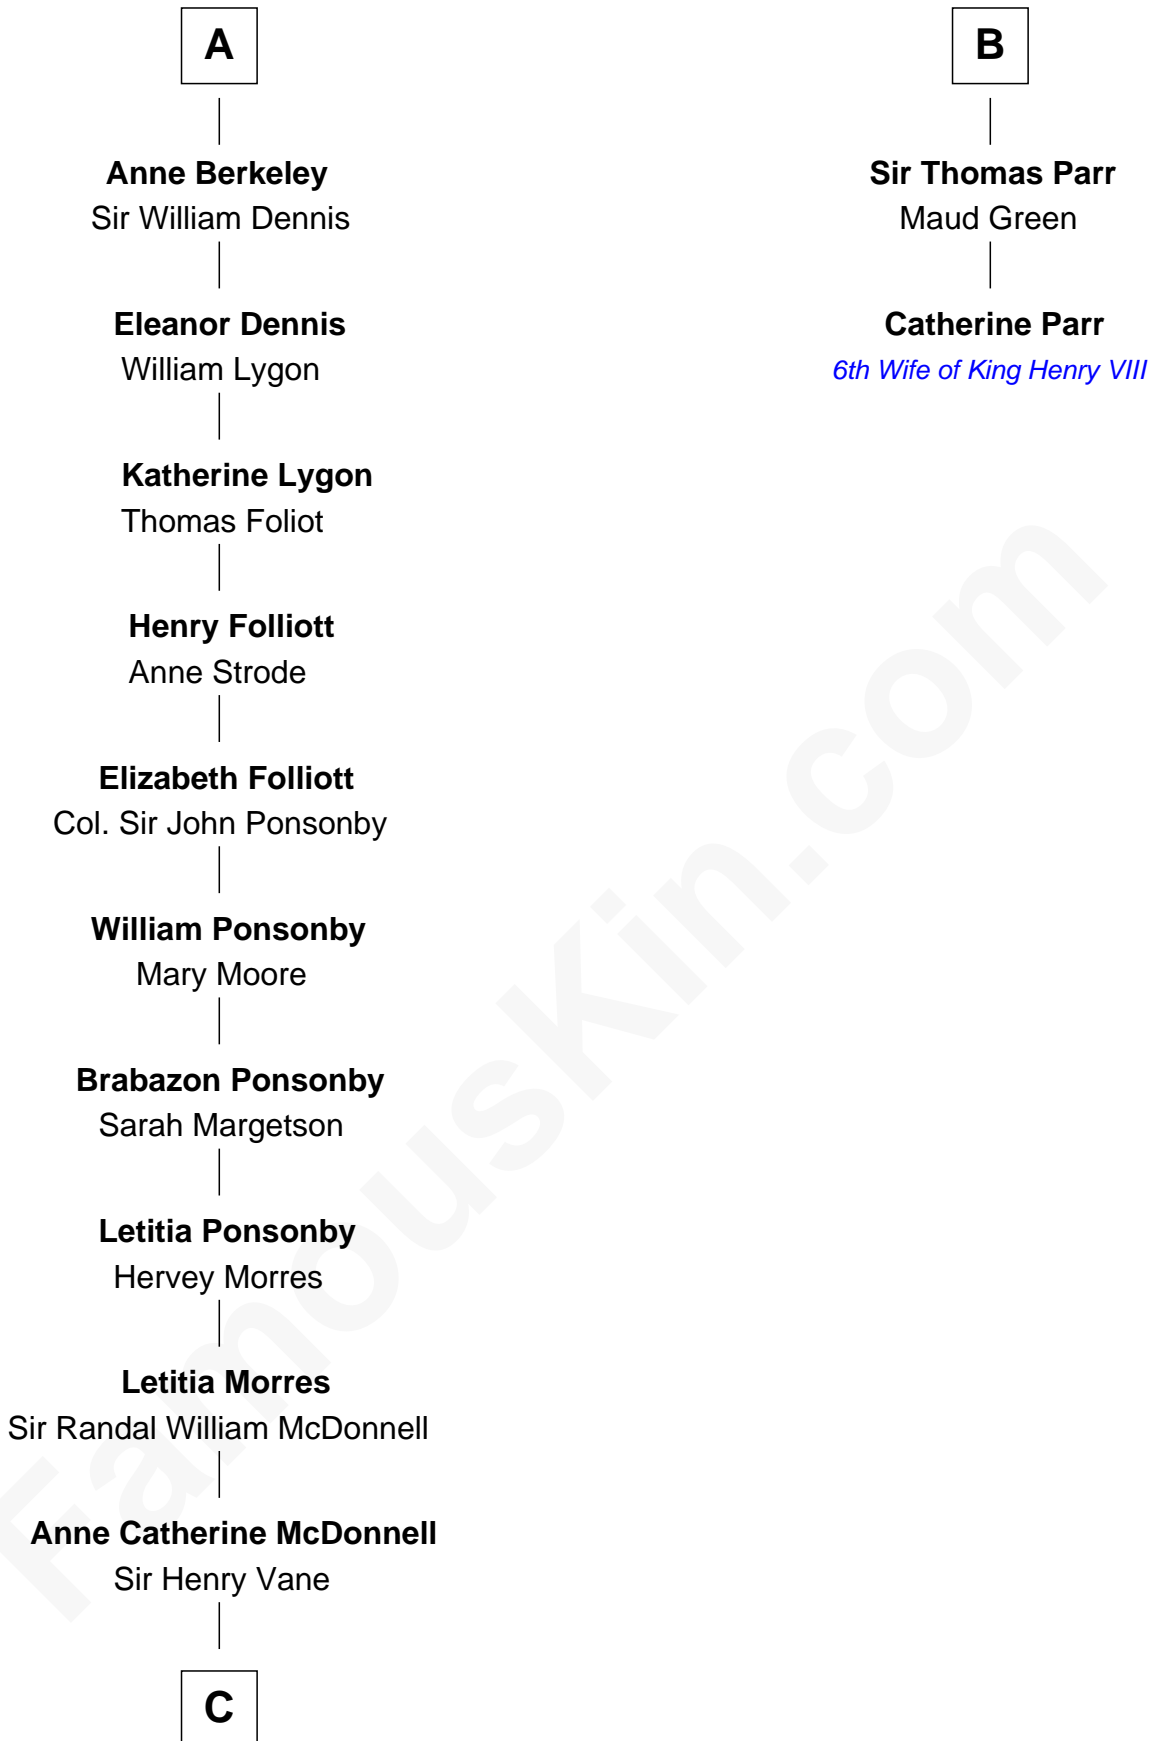

## Relationship Chart of

### Sir Winston Churchill

*Prime Minister of the United Kingdom*

8th cousin 12 times removed of

**Catherine Parr**

*6th Wife of King Henry VIII*

**John Fitzalan**  
Isabel de Mortimer

**C**

—  
**Frances Anne Emily Vane-Tempest**

Sir Charles William Stewart

—  
**Frances Anne Emily Vane**

Sir John Winston Spencer-Churchill

—  
**Randolph Henry Spencer-Churchill**

Jeanette Jerome

—  
**Sir Winston Churchill**

*Prime Minister of the United Kingdom*