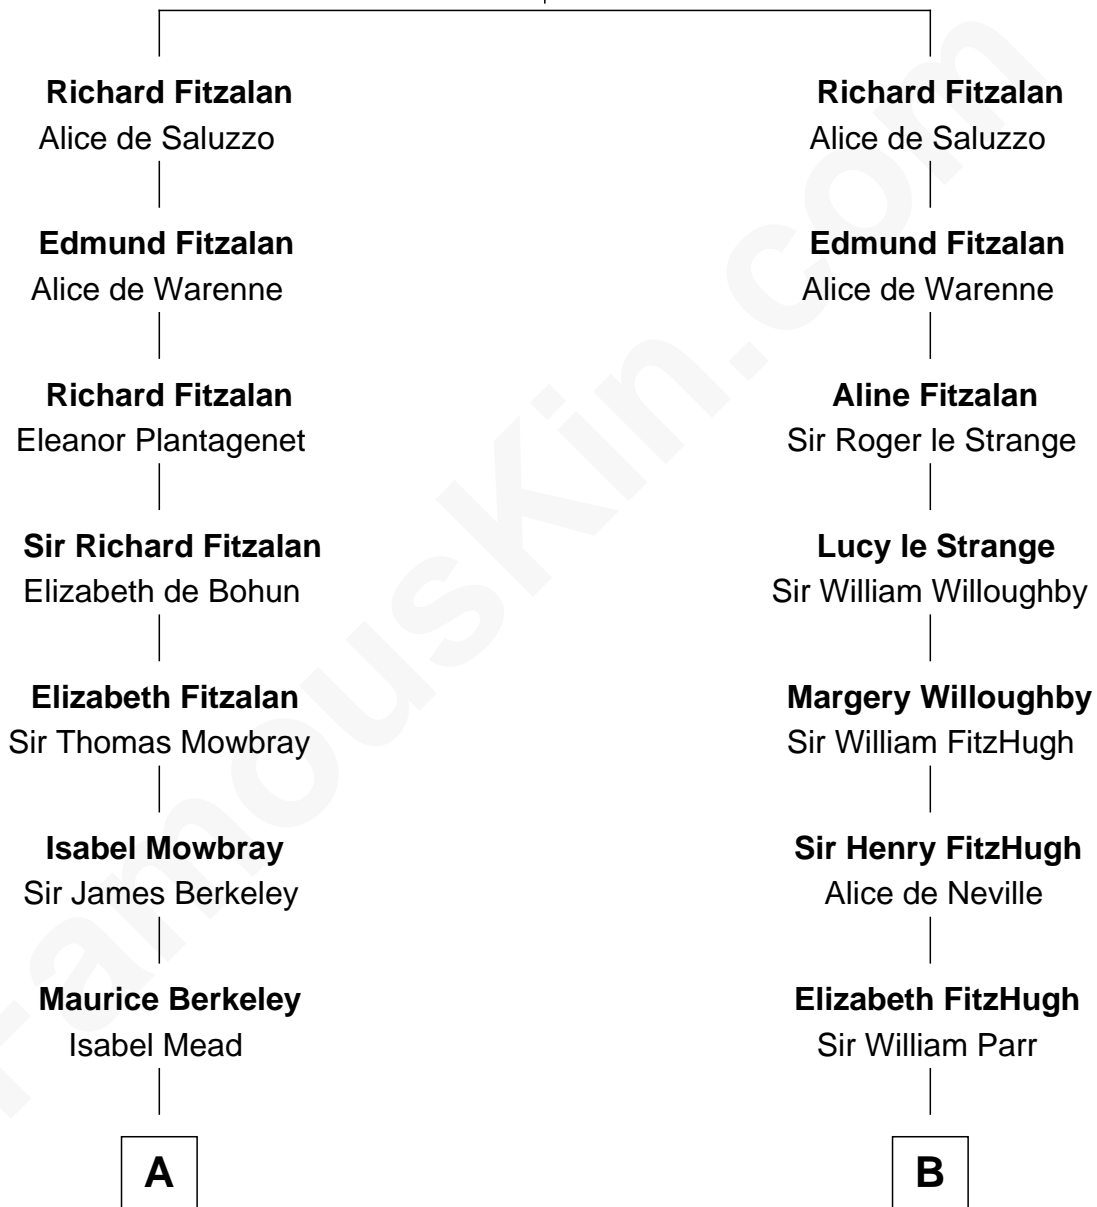

## Relationship Chart of

### Sir Winston Churchill

*Prime Minister of the United Kingdom*

8th cousin 12 times removed of

**Catherine Parr**

*6th Wife of King Henry VIII*

**John Fitzalan**  
Isabel de Mortimer

**C**

—  
**Frances Anne Emily Vane-Tempest**

Sir Charles William Stewart

—  
**Frances Anne Emily Vane**

Sir John Winston Spencer-Churchill

—  
**Randolph Henry Spencer-Churchill**

Jeanette Jerome

—  
**Sir Winston Churchill**

*Prime Minister of the United Kingdom*