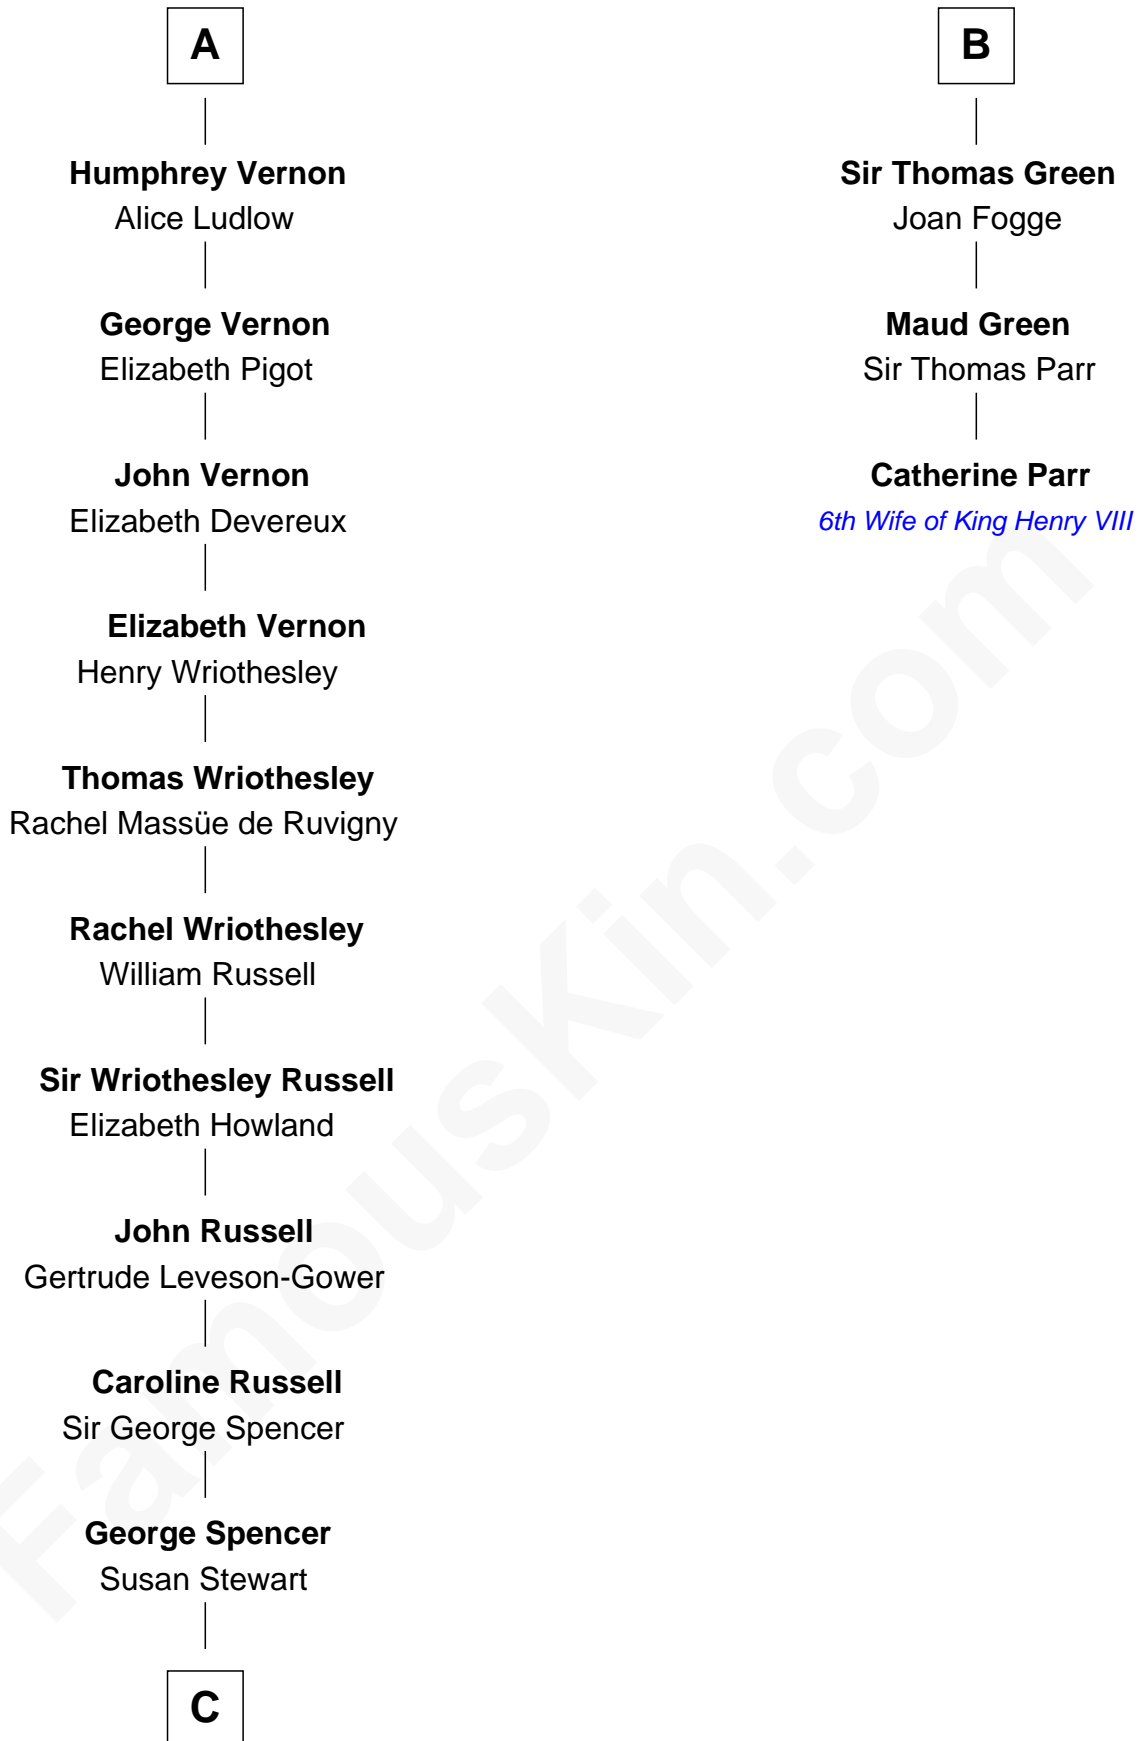

## Relationship Chart of

### Sir Winston Churchill

Prime Minister of the United Kingdom

9th cousin 11 times removed of

**Catherine Parr**

6th Wife of King Henry VIII

**C**

—  
**Sir George Spencer-Churchill**

Jane Stewart

—  
**Sir John Winston Spencer-Churchill**

Frances Anne Emily Vane

—  
**Randolph Henry Spencer-Churchill**

Jeanette Jerome

—  
**Sir Winston Churchill**

*Prime Minister of the United Kingdom*

FamousKin.com