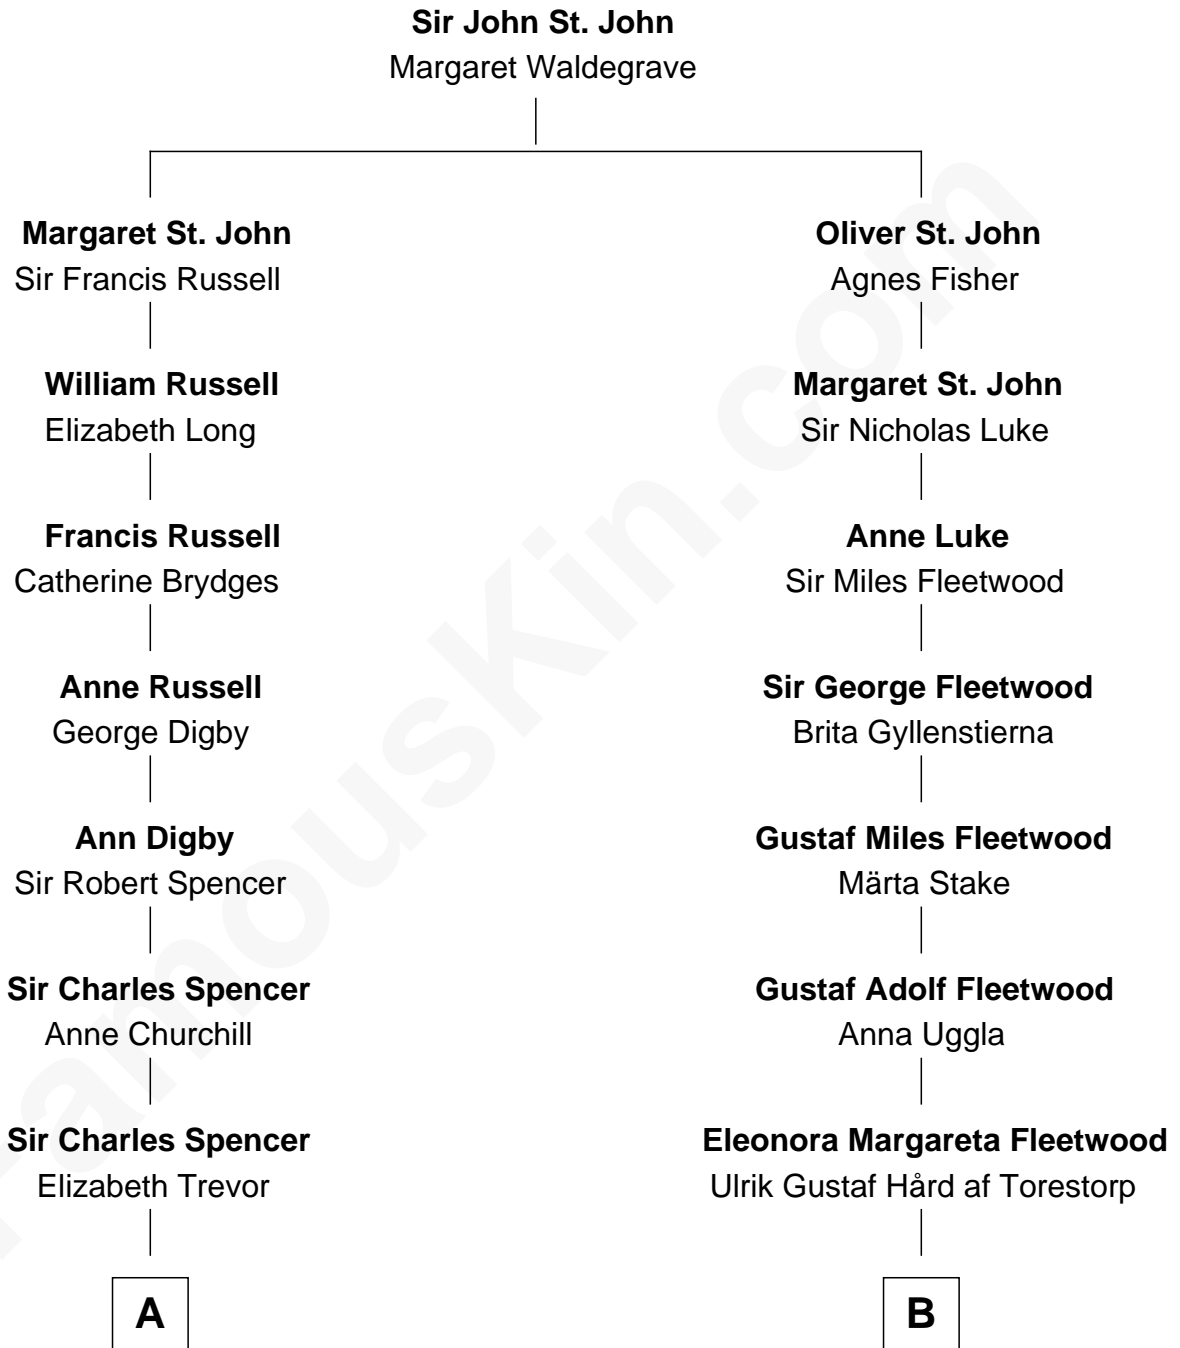

FamousKin.com

Relationship Chart of

Sir Winston Churchill

Prime Minister of the United Kingdom

12th cousin 1 time removed of

Maggie Gyllenhaal
Movie Actress

A

Sir George Spencer

Caroline Russell

George Spencer

Susan Stewart

Sir George Spencer-Churchill

Jane Stewart

Sir John Winston Spencer-Churchill

Frances Anne Emily Vane

Randolph Henry Spencer-Churchill