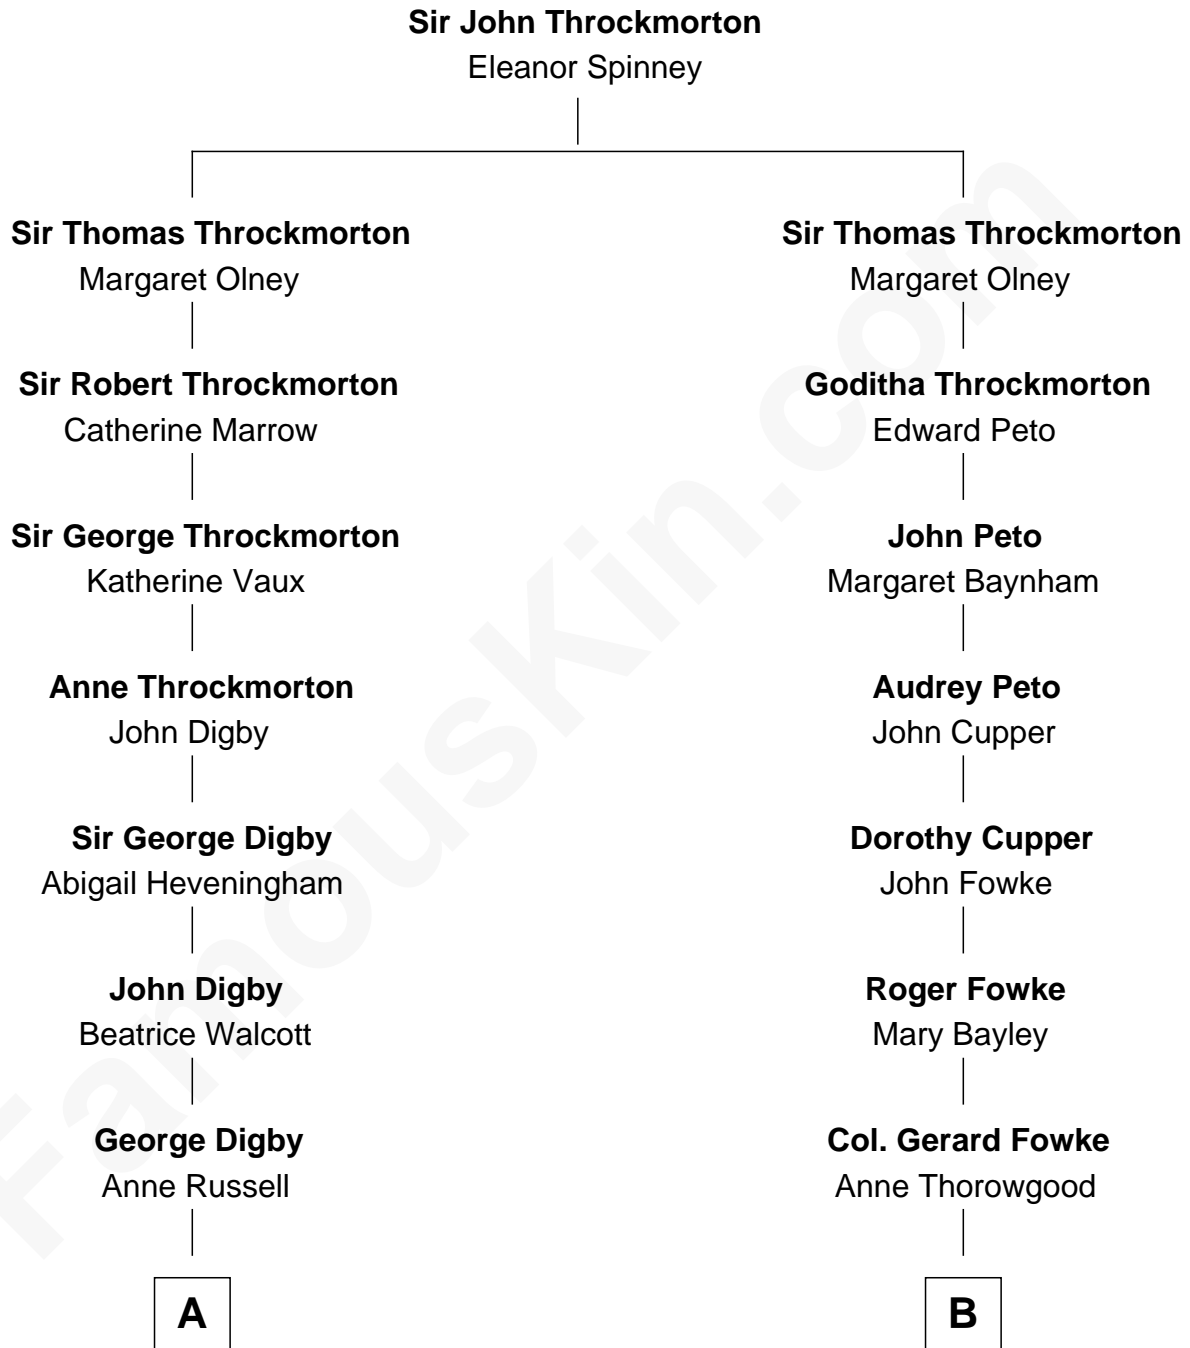

FamousKin.com

Relationship Chart of

Sir Winston Churchill

Prime Minister of the United Kingdom

12th cousin 3 times removed of

General James Longstreet

Confederate Army - U.S. Civil War

A

Ann Digby

Sir Robert Spencer

Sir Charles Spencer

Anne Churchill

Sir Charles Spencer

Elizabeth Trevor

Sir George Spencer

Caroline Russell