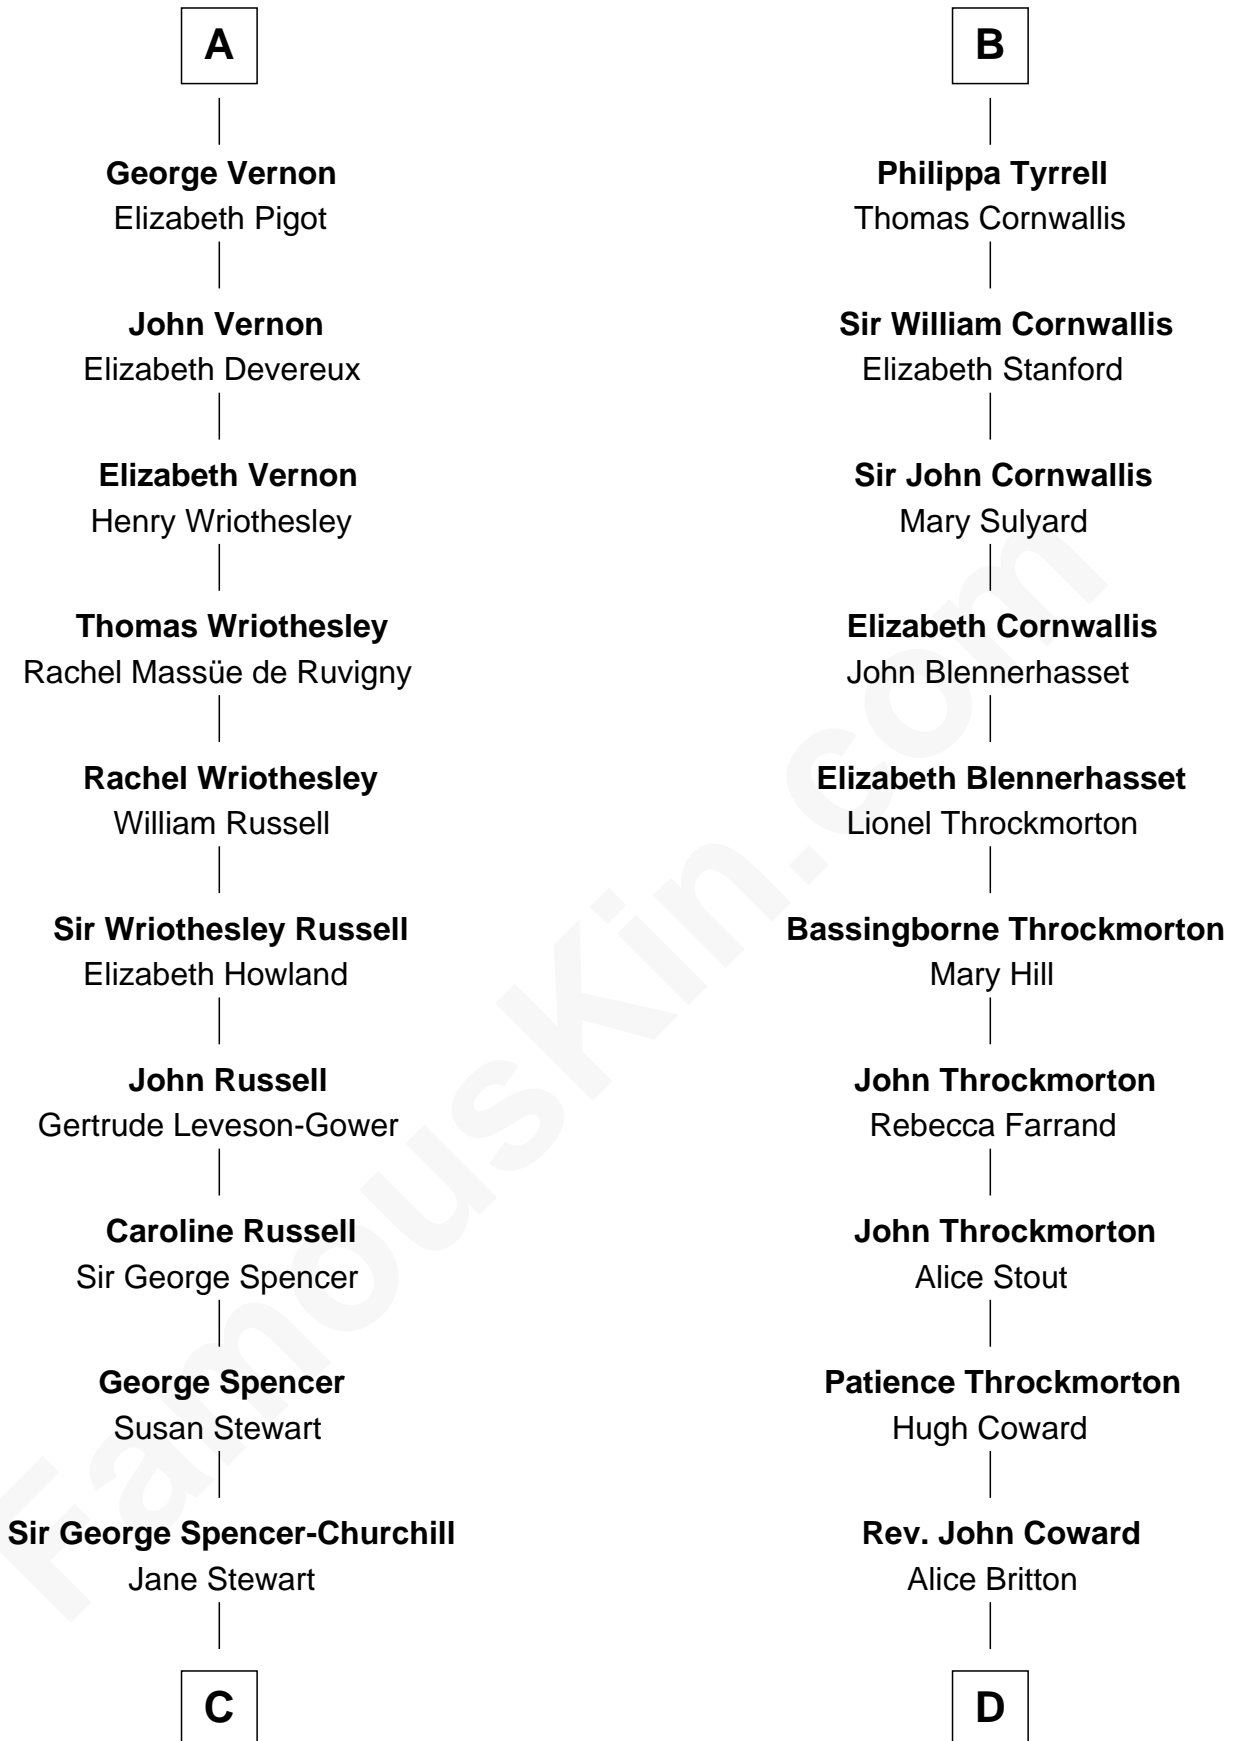

FamousKin.com

Relationship Chart of

Sir Winston Churchill

Prime Minister of the United Kingdom

19th cousin 1 time removed of

General James Longstreet

Confederate Army - U.S. Civil War

C

Sir John Winston Spencer-Churchill

Frances Anne Emily Vane

Randolph Henry Spencer-Churchill

Jeanette Jerome

Sir Winston Churchill

Prime Minister of the United Kingdom

D

Deliverance Coward