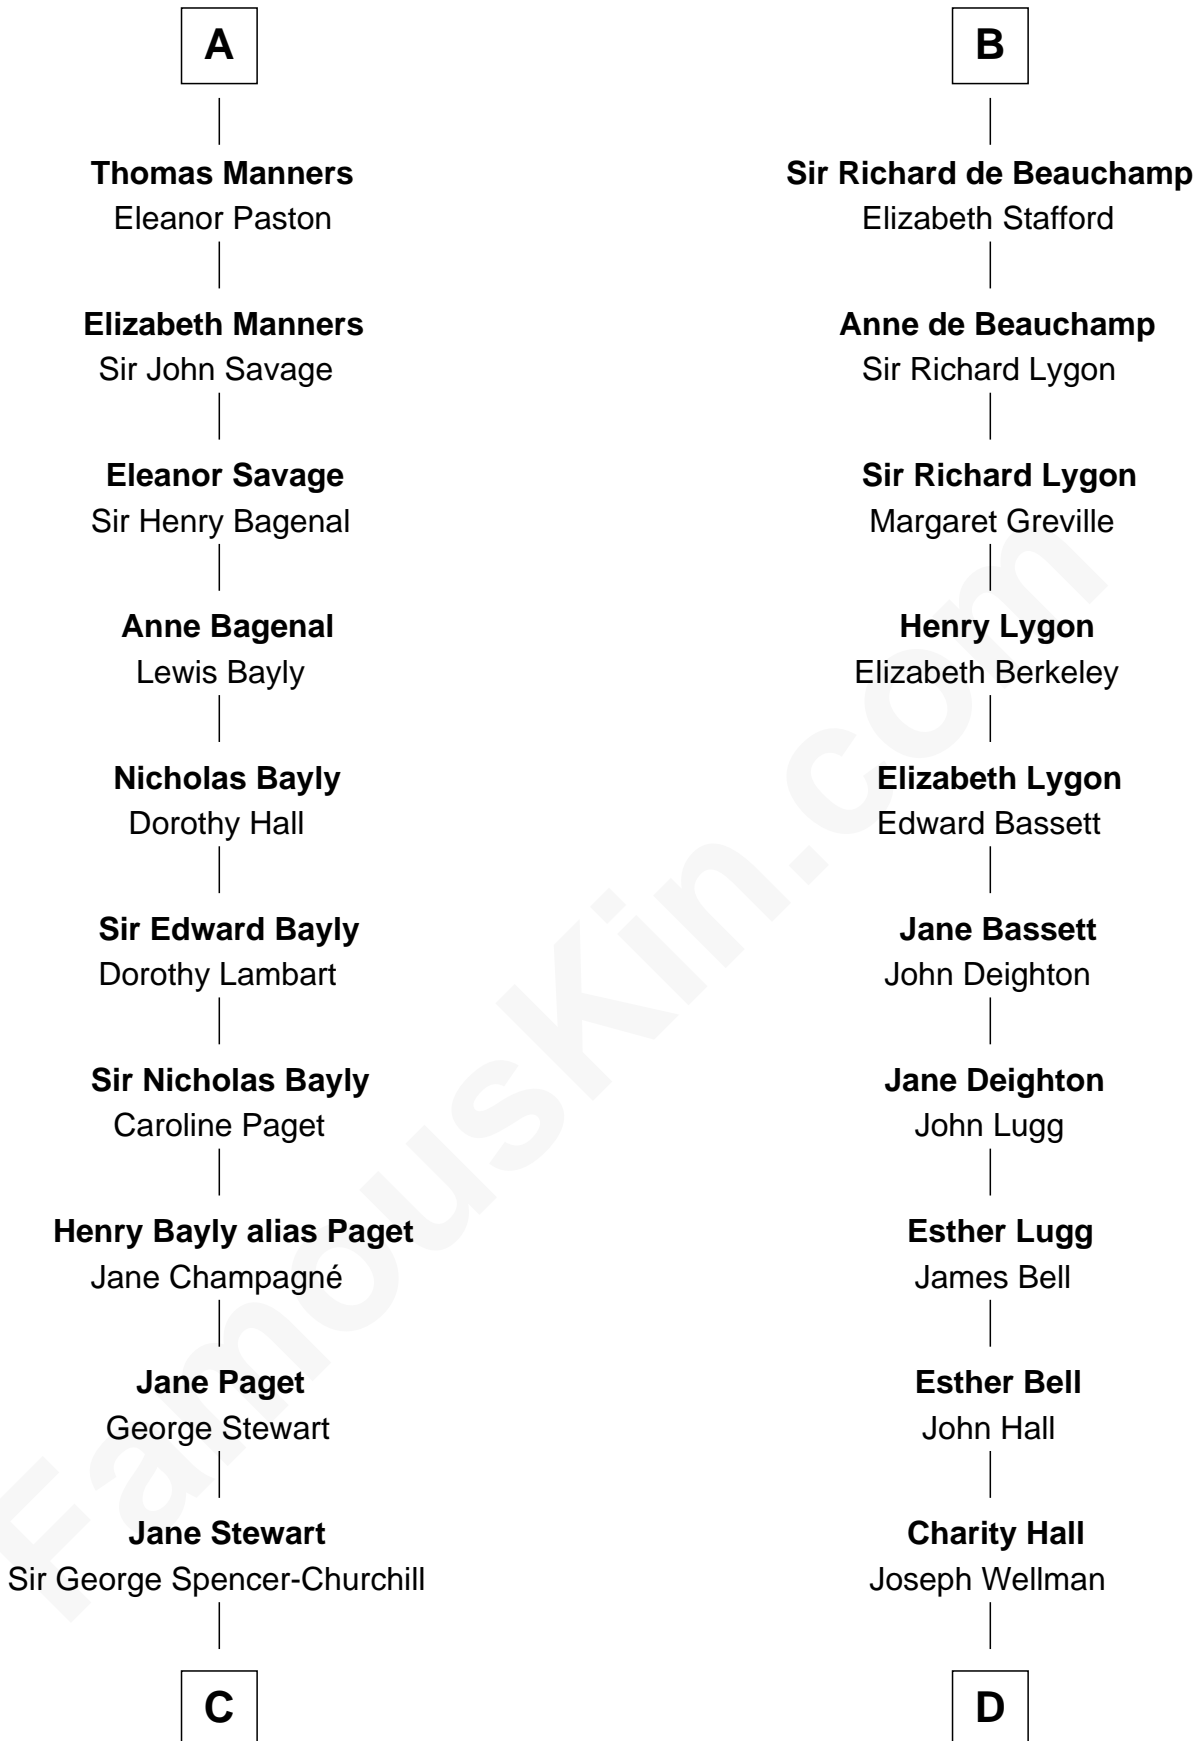

## Relationship Chart of

### Sir Winston Churchill

*Prime Minister of the United Kingdom*

19th cousin 2 times removed of

**Jack London**

*Author of "The Call of the Wild"*

**Sir James de Audley**

Ela Longespee

**C**