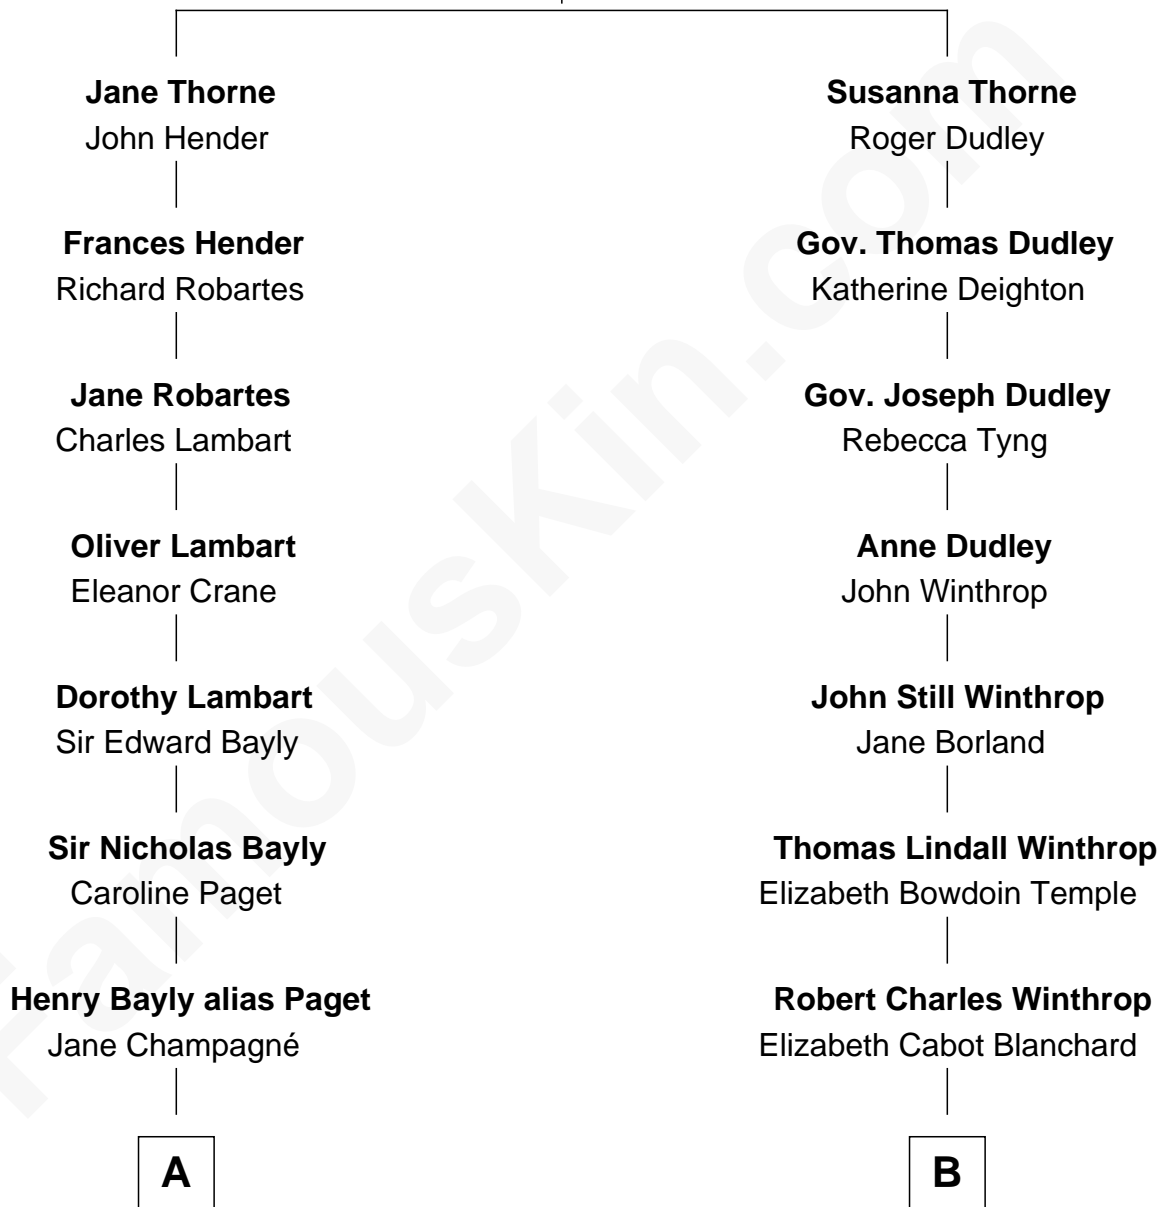

FamousKin.com

Relationship Chart of

Sir Winston Churchill

Prime Minister of the United Kingdom

10th cousin 1 time removed of

John Kerry

68th U.S. Secretary of State

Thomas Thorne

Mary Purefoy

A

Jane Paget
George Stewart

Jane Stewart
Sir George Spencer-Churchill

Sir John Winston Spencer-Churchill
Frances Anne Emily Vane

Randolph Henry Spencer-Churchill
Jeanette Jerome

Sir Winston Churchill
Prime Minister of the United Kingdom

B

Robert Charles Winthrop
Elizabeth Mason

Margaret Tyndal Winthrop
James Grant Forbes

Rosemary Isabel Forbes
Richard John Kerry

John Kerry
68th U.S. Secretary of State