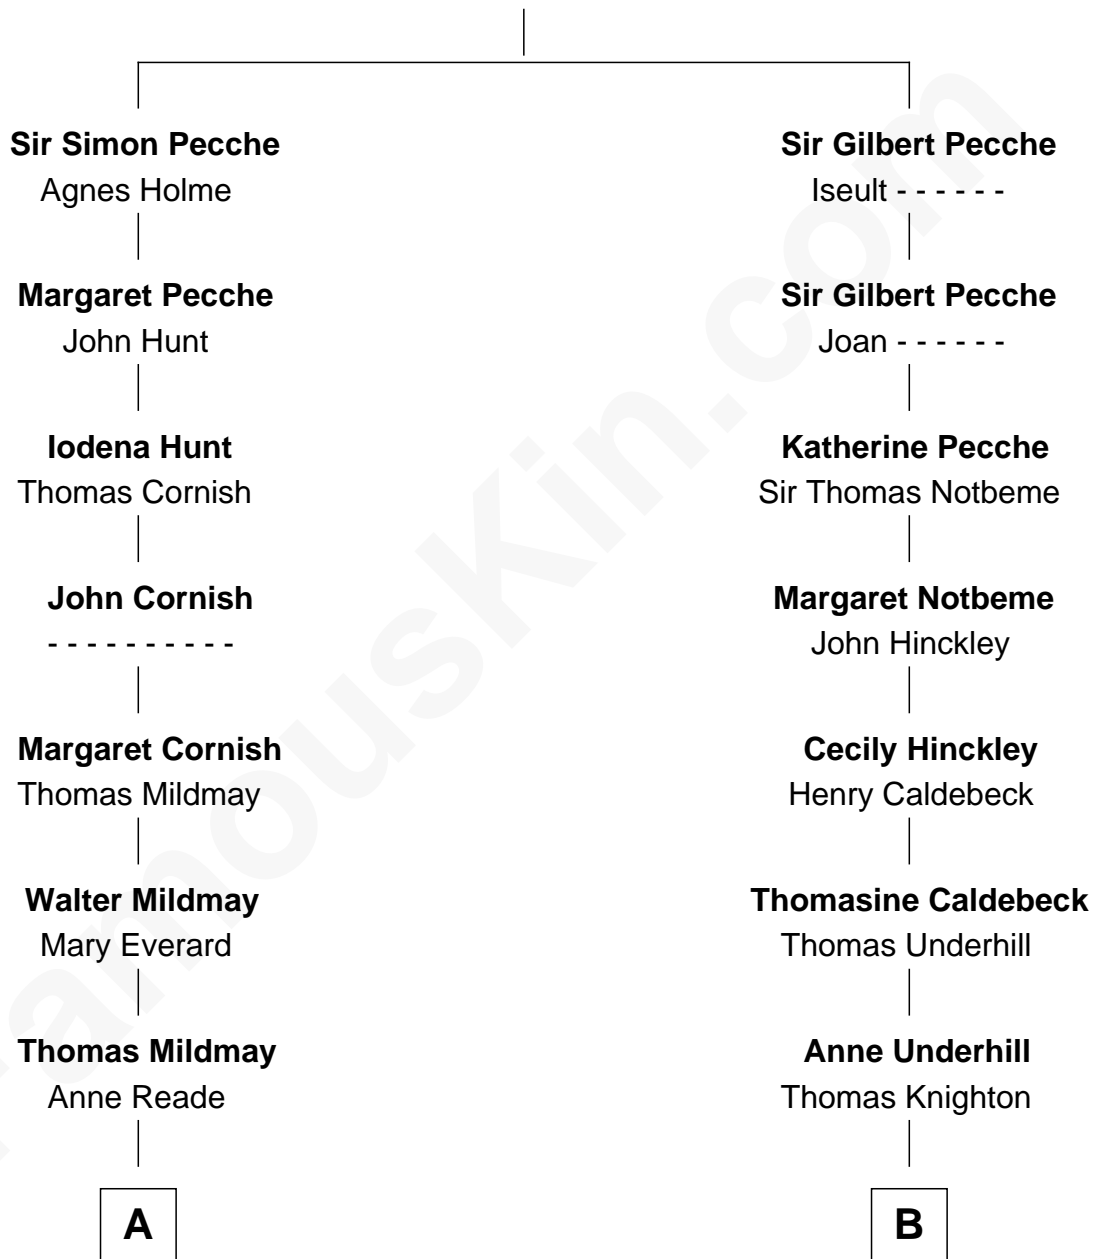

FamousKin.com

Relationship Chart of

Sir Winston Churchill

Prime Minister of the United Kingdom

20th cousin 1 time removed of

Grace Slick

Singer, Songwriter - Jefferson Airplane

Sir Gilbert Pecche

Joan de Creye

C

Sir George Spencer-Churchill

Jane Stewart

Sir John Winston Spencer-Churchill

Frances Anne Emily Vane

Randolph Henry Spencer-Churchill

Jeanette Jerome

Sir Winston Churchill

Prime Minister of the United Kingdom

D

Jane Adeline Steele

Abraham Dow

James Osgood Dow

Mary Charlotte Hawkins

Grace Josephine Dow