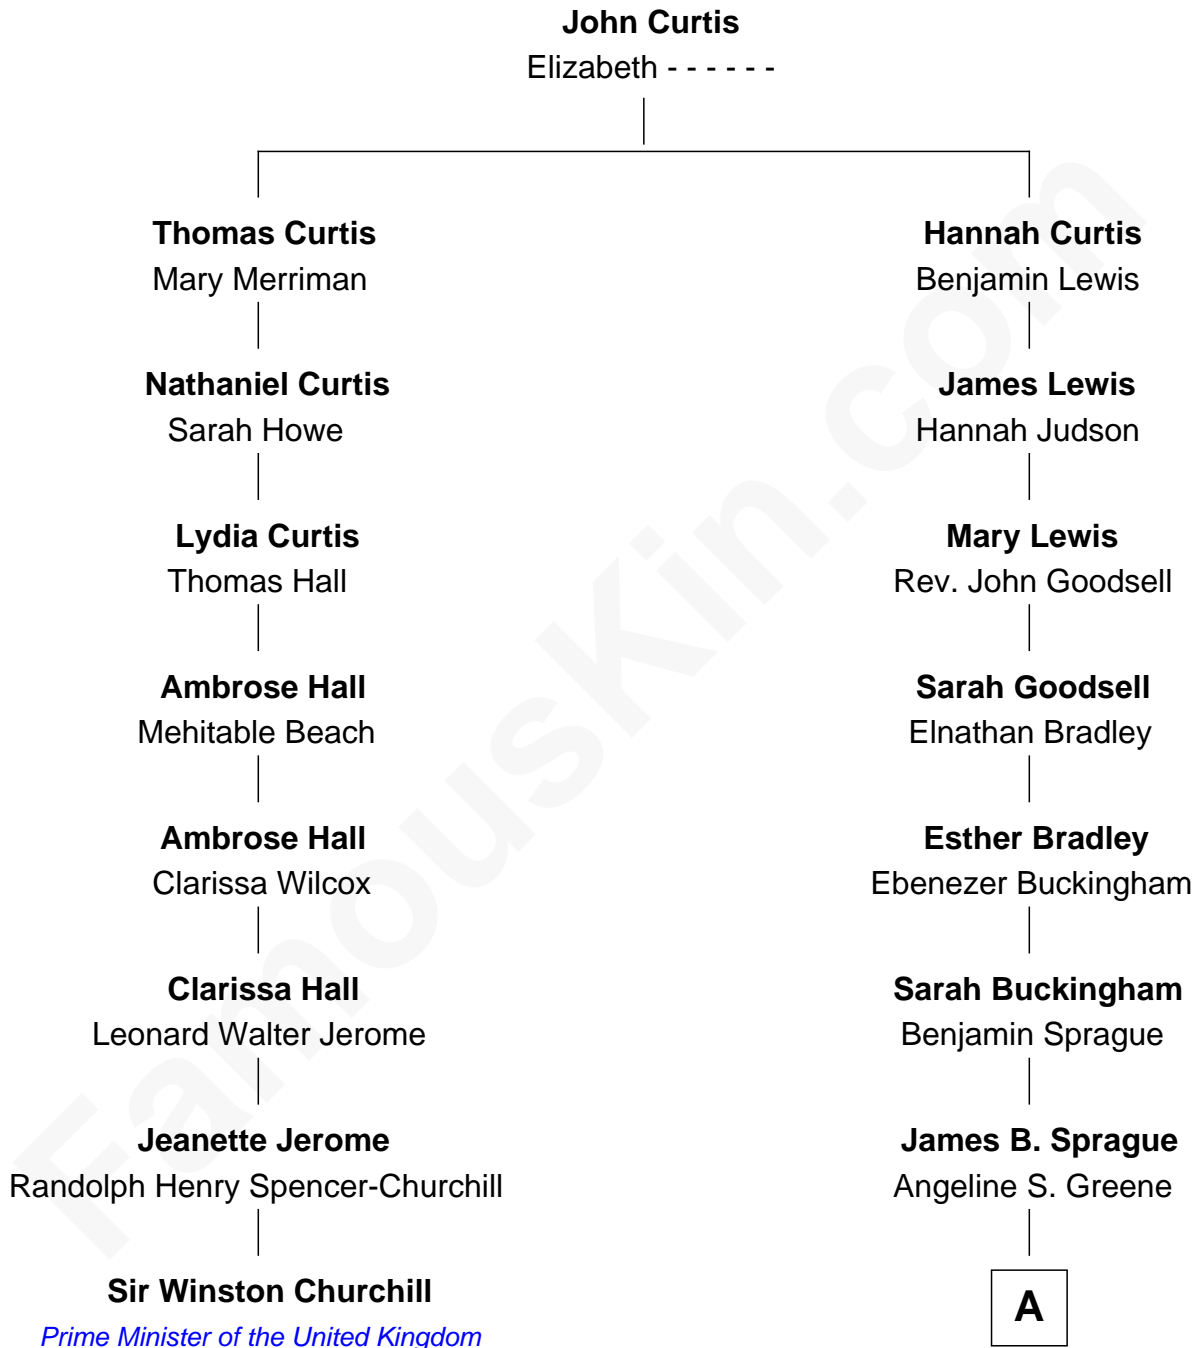

FamousKin.com

Relationship Chart of

Sir Winston Churchill

Prime Minister of the United Kingdom

7th cousin 3 times removed of

Lucille Ball

TV Actress - "I Love Lucy"

A

—
Helen Sabina Sprague

William C Orcutt

—
Flora Belle Orcutt

Frederick Charles Hunt

—
Desiree Evelyn Hunt

Henry Durrell Ball

—
Lucille Ball

TV Actress - "I Love Lucy"