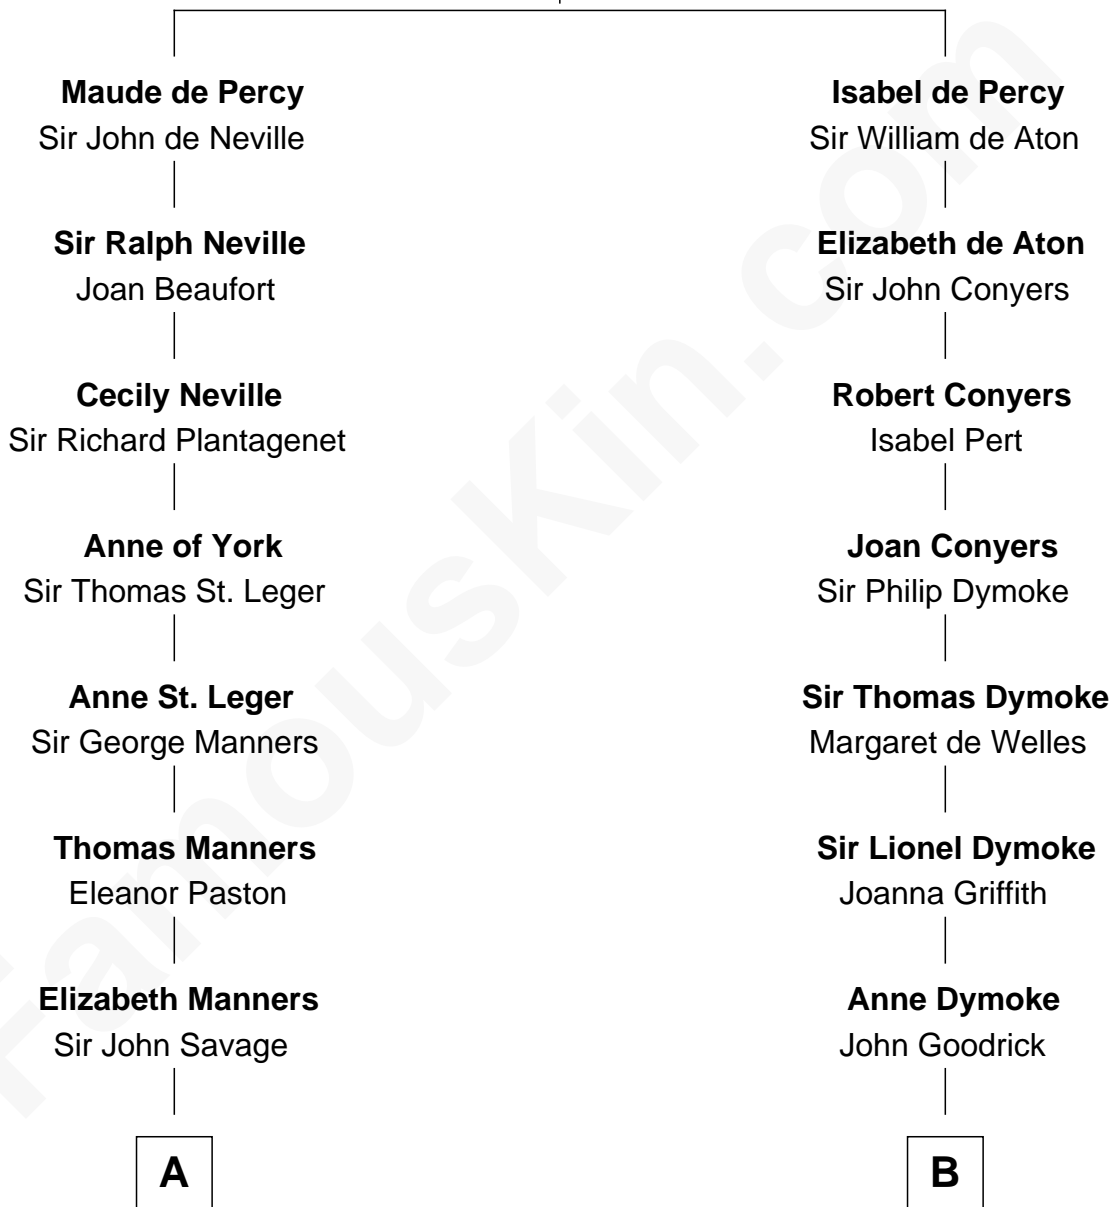

## Relationship Chart of

### Sir Winston Churchill

*Prime Minister of the United Kingdom*

17th cousin 3 times removed of

**Lucille Ball**

*TV Actress - "I Love Lucy"*

**Sir Henry de Percy**

Idoine de Clifford

**C**

**George Osborn Durrell**

Anne Jane Jewell

**Nellie Rebecca Durrell**

Jasper Clinton Ball

**Henry Durrell Ball**

Desiree Evelyn Hunt

**Lucille Ball**

*TV Actress - "I Love Lucy"*